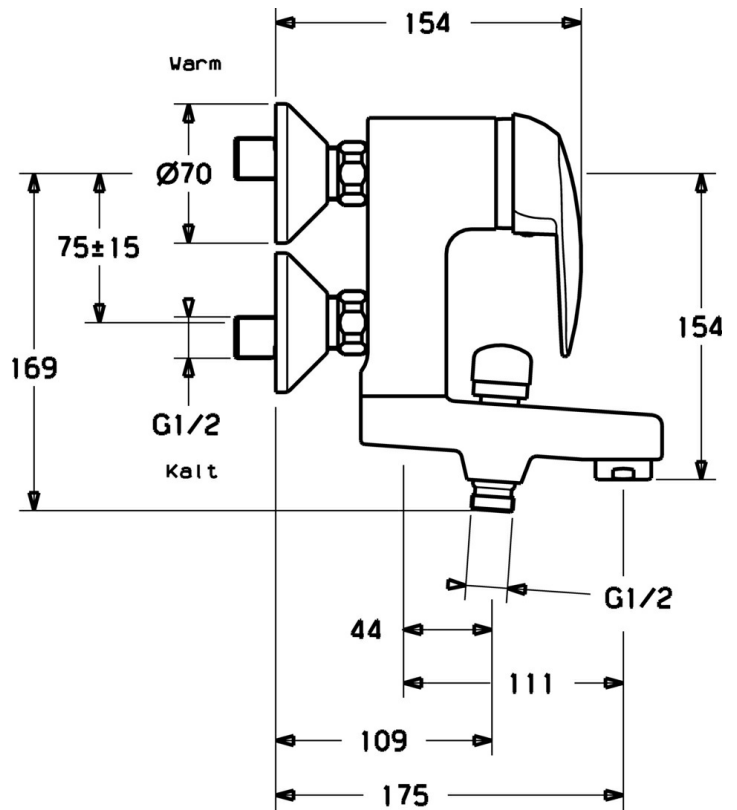

EAN: 4015474059115
static.hansa.com/01772104

- Bath tub & Shower
- Single-lever
- Wall mounted
- Chrome
- Single operating lever/handle, Hot/Cold symbols
- Non-return valve(s)
- Silencer(s)
- protected against back-flow in domestic use (according to DIN EN 1717)

Technical data

Technical properties

Hot water supply	max. +80°C
Working pressure	0.5-10 bar
Backflow prevention (EN1717)	EB

Regulations

EN standard	EN 817
-------------	---------------

Spare parts

SP01772104

	Name	Code
1	Lever	59913904
1.1	Screw, M5x8, SW2.5	59904755
1.2	Bushing	59904778
1.3	Plug, hot/cold	59906705
2	Covering cap	59906563
2.2	Fixing sleeve	59906695
3	Eye screw, M50x1, SW45	59904775
4	Cartridge, 4.8 eco	59904601
4.1	Hot water limiter	59904759
5.1	Connection nut, G3/4, AF30	59902230
5.2	Seat, G1/2, L, WAF10	59904618
5.3	Retaining ring, 23.9x15.2x2	59902689
5.4	Screw, M4x8 Discontinued	59901419
5.5	O-ring, 18x2.5	59902342
7	Eccentric, G3/4xG1/2	59904793
7.1	Cover flange	59904796
7.2	Silencer	59904792
8	Spout Discontinued	59911383
8.1	Thread nipple, G1/2xM18x1	59911384
8.2	O-ring, d 15x1.2	59911395
8.4	Non-return valve	59905714
9	Aerator, M28x1 D	59907198
10	Diverter	59910803
10.1	Sealing kit	59904791
N.I.	Cover Discontinued	59912753