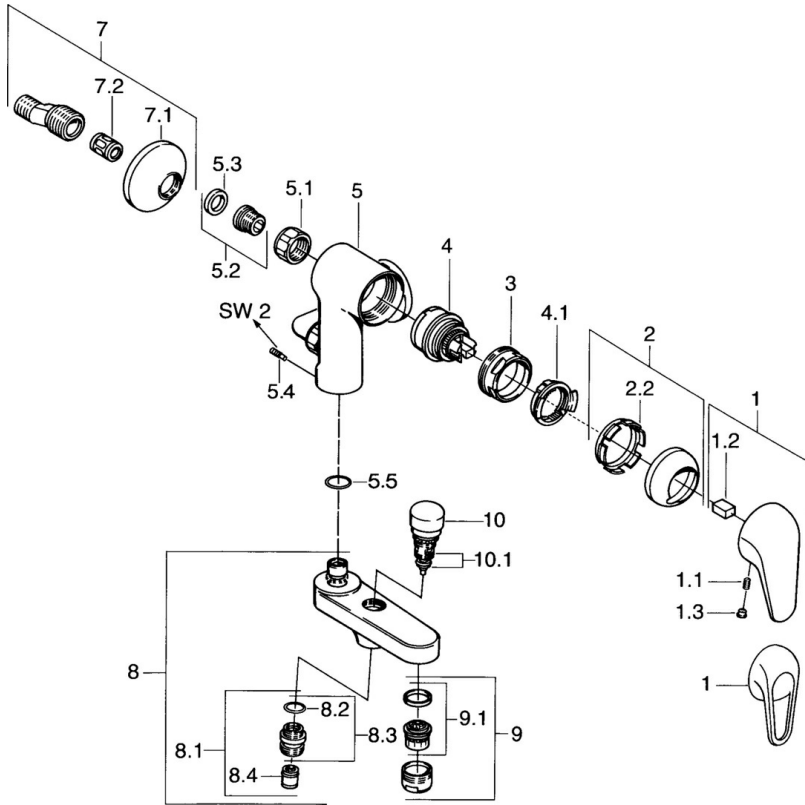

EAN: 4015474059115
static.hansa.com/01772104

- Bath tub & Shower
- Single-lever
- Wall mounted
- Chrome
- Single operating lever/handle, Hot/Cold symbols
- Non-return valve(s)
- Silencer(s)
- protected against back-flow in domestic use (according to DIN EN 1717)

Technical data

Technical properties

Hot water supply	max. +80°C
Working pressure	0.5-10 bar
Backflow prevention (EN1717)	EB

Regulations

EN standard	EN 817
-------------	---------------

Spare parts

SP01772104

	Name	Code
1	Lever	59913904
1.1	Screw, M5x8, SW2.5	59904755
1.2	Bushing	59904778
1.3	Plug, hot/cold	59906705
2	Covering cap	59906563
2.2	Fixing sleeve	59906695
3	Eye screw, M50x1, SW45	59904775
4	Cartridge, 4.8 eco	59904601
4.1	Hot water limiter	59904759
5.1	Connection nut, G3/4, AF30	59902230
5.2	Seat, G1/2, L, WAF10	59904618
5.3	Retaining ring, 23.9x15.2x2	59902689
5.4	Screw, M4x8 Discontinued	59901419
5.5	O-ring, 18x2.5	59902342
7	Eccentric, G3/4xG1/2	59904793
7.1	Cover flange	59904796
7.2	Silencer	59904792
8	Spout Discontinued	59911383
8.1	Thread nipple, G1/2xM18x1	59911384
8.2	O-ring, d 15x1.2	59911395
8.4	Non-return valve	59905714
9	Aerator, M28x1 D	59907198
10	Diverter	59910803
10.1	Sealing kit	59904791
N.I.	Cover Discontinued	59912753