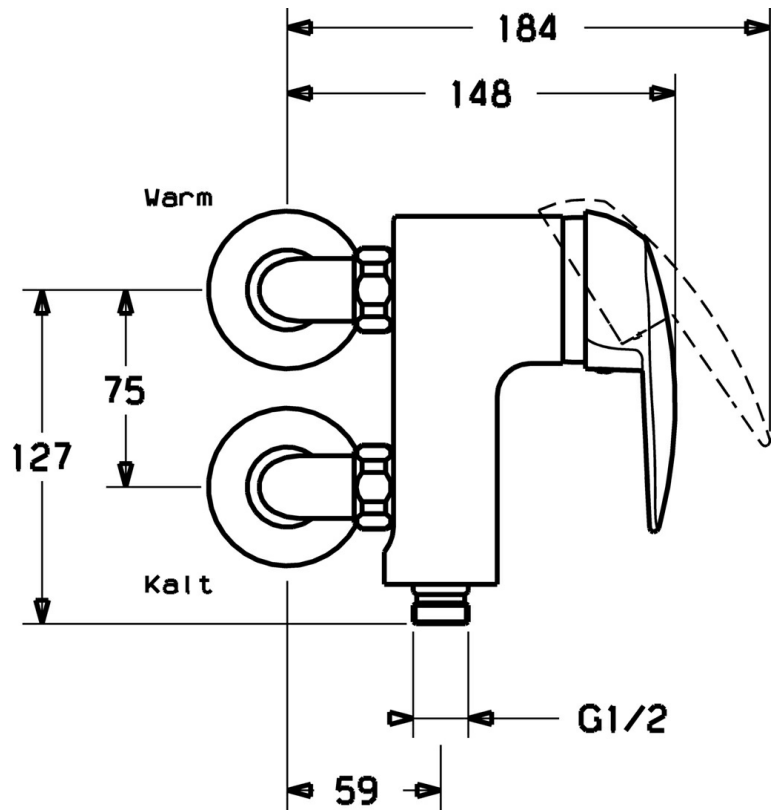

EAN: 4015474059092
static.hansa.com/01760504

- Shower solutions
- Single-lever
- Wall mounted
- Chrome
- Single operating lever/handle, Hot/Cold symbols
- Non-return valve(s)
- Silencer(s)
- protected against back-flow in domestic use (according to DIN EN 1717)

Technical data

Technical properties

Hot water supply	max. +80°C
Working pressure	0.5-10 bar
Backflow prevention (EN1717)	EB

Regulations

EN standard	EN 817
-------------	---------------

Spare parts

SP01760504

	Name	Code
1	Lever	59913904
1.1	Screw, M5x8, SW2.5	59904755
1.2	Bushing	59904778
1.3	Plug, hot/cold	59906705
2	Covering cap	59906563
2.2	Fixing sleeve	59906695
3	Eye screw, M50x1, SW45	59904775
4	Cartridge, 4.8 eco	59904601
4.1	Hot water limiter	59904759
5.1	Connection nut, G3/4, AF30	59902230
5.2	Seat, G1/2, L, WAF10	59904618
5.3	Retaining ring, 23.9x15.2x2	59902689
5.4	Screw, M4x8 Discontinued	59901419
5.5	O-ring, 18x2.5	59902342
6	Angle coupling Discontinued	59905587
7	Eccentric, G3/4xG1/2	59904793
7.1	Cover flange	59904796
7.2	Silencer	59904792
8.4	Non-return valve	59905714
11	Connector, G1/2 Discontinued	59911385