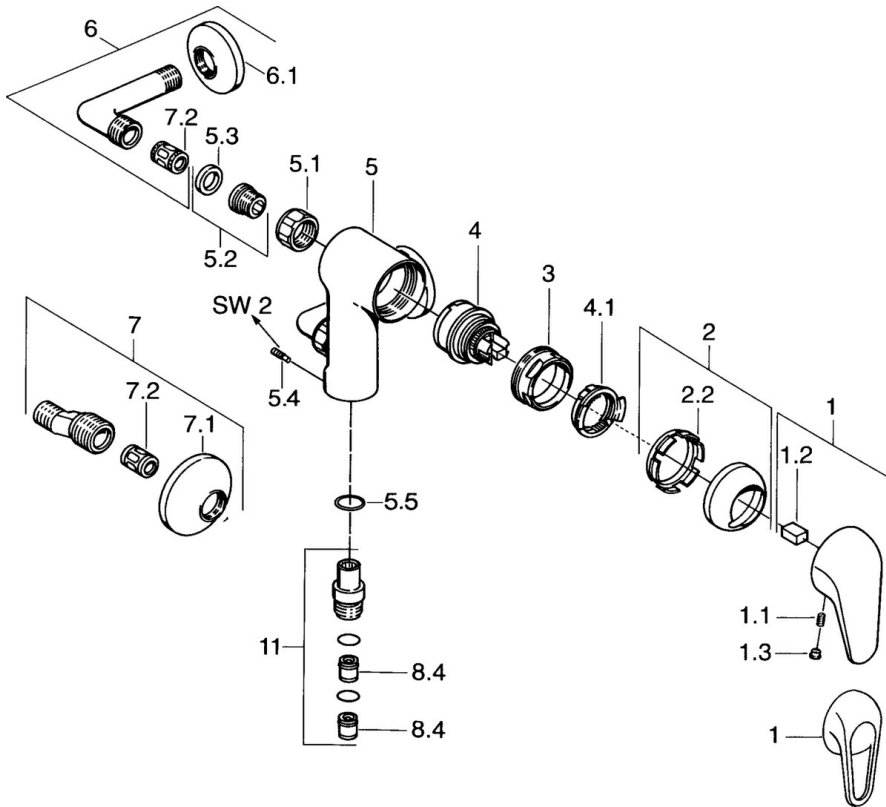

EAN: 4015474059092
static.hansa.com/01760504

- Shower solutions
- Single-lever
- Wall mounted
- Chrome
- Single operating lever/handle, Hot/Cold symbols
- Non-return valve(s)
- Silencer(s)
- protected against back-flow in domestic use (according to DIN EN 1717)

Technical data

Technical properties

Hot water supply	max. +80°C
Working pressure	0.5-10 bar
Backflow prevention (EN1717)	EB

Regulations

EN standard	EN 817
-------------	---------------

Spare parts

SP01760504

	Name	Code
1	Lever	59913904
1.1	Screw, M5x8, SW2.5	59904755
1.2	Bushing	59904778
1.3	Plug, hot/cold	59906705
2	Covering cap	59906563
2.2	Fixing sleeve	59906695
3	Eye screw, M50x1, SW45	59904775
4	Cartridge, 4.8 eco	59904601
4.1	Hot water limiter	59904759
5.1	Connection nut, G3/4, AF30	59902230
5.2	Seat, G1/2, L, WAF10	59904618
5.3	Retaining ring, 23.9x15.2x2	59902689
5.4	Screw, M4x8 Discontinued	59901419
5.5	O-ring, 18x2.5	59902342
6	Angle coupling Discontinued	59905587
7	Eccentric, G3/4xG1/2	59904793
7.1	Cover flange	59904796
7.2	Silencer	59904792
8.4	Non-return valve	59905714
11	Connector, G1/2 Discontinued	59911385