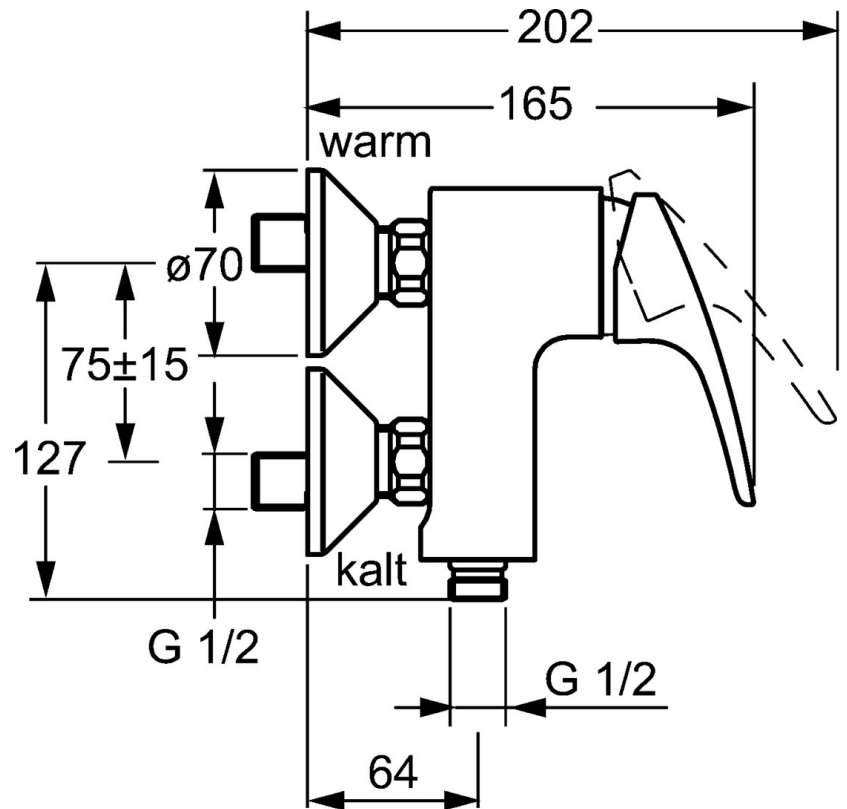

EAN: 4015474271548
static.hansa.com/01760183

- Shower solutions
- Single-lever
- Wall mounted
- Chrome
- Single operating lever/handle, Hot/Cold symbols
- Limitation option for maximum temperature and flow-rate, Adjustable hot water stop (included, retrofittable)
- \varnothing 48 mm ceramic eco cartridge for flow and temperature control, Non-return valve(s)
- Silencer(s)
- Inner body made of DZR brass
- protected against back-flow in domestic use (according to DIN EN 1717)

Technical data

Flow properties

Eco-flow at 3 bar	10.8 l/min
Flow-rate at 3 bar	21.0 l/min

Technical properties

DN-size (nominal dimension)	DN15
Hot water supply	max. +80°C
Working pressure	0.5-10 bar
Projection	64 mm
Backflow prevention (EN1717)	EB

Regulations

EN standard	EN 817
Noise class	I (ISO 3822)

Spare parts

SP01760183

	Name	Code
1	Lever, L=87 mm	59914195
1	Lever, L=93 mm	01880083
1.1	Screw, M5x8, SW2.5	59904755
1.2	Bushing	59904778
1.3	Symbol plug Grey	59912112
2	Covering cap	59912638
3	Eye screw, M50x1, SW45	59904775
3.1	O-ring, d 43x2.5	59911166
4	Cartridge, 4.8 eco	59904601
4.1	Hot water limiter	59904759
5.1	Connection nut, G3/4, AF30	59902230
5.2	Seat, G1/2, L, WAF10	59904618
5.3	Retaining ring, 23.9x15.2x2	59902689
5.4	Screw, M4x8 Discontinued	59901419
5.5	O-ring, 18x2.5	59902342
7	Eccentric, G3/4xG1/2	59904793
7.1	Cover flange	59904796
7.2	Silencer	59904792
8.4	Non-return valve	59905714
11	Connector, G1/2 Discontinued	59911385
N.I.	Key, SW45/SW50	59905190