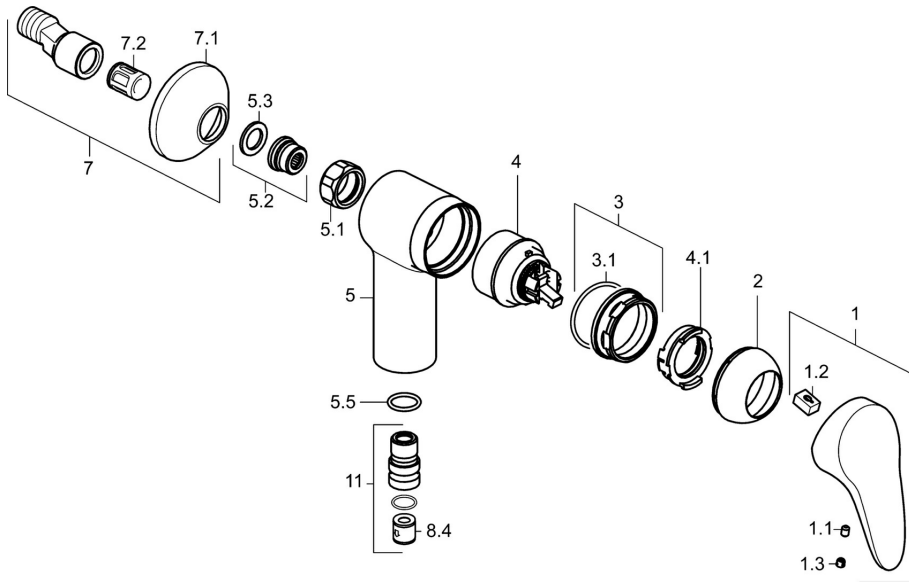

EAN: 4015474271548
static.hansa.com/01760183

- Shower solutions
- Single-lever
- Wall mounted
- Chrome
- Single operating lever/handle, Hot/Cold symbols
- Limitation option for maximum temperature and flow-rate, Adjustable hot water stop (included, retrofittable)
- \varnothing 48 mm ceramic eco cartridge for flow and temperature control, Non-return valve(s)
- Silencer(s)
- Inner body made of DZR brass
- protected against back-flow in domestic use (according to DIN EN 1717)

Technical data

Flow properties

Eco-flow at 3 bar	10.8 l/min
Flow-rate at 3 bar	21.0 l/min

Technical properties

DN-size (nominal dimension)	DN15
Hot water supply	max. +80°C
Working pressure	0.5-10 bar
Projection	64 mm
Backflow prevention (EN1717)	EB

Regulations

EN standard	EN 817
Noise class	I (ISO 3822)

Spare parts

SP01760183

	Name	Code
1	Lever, L=87 mm	59914195
1	Lever, L=93 mm	01880083
1.1	Screw, M5x8, SW2.5	59904755
1.2	Bushing	59904778
1.3	Symbol plug Grey	59912112
2	Covering cap	59912638
3	Eye screw, M50x1, SW45	59904775
3.1	O-ring, d 43x2.5	59911166
4	Cartridge, 4.8 eco	59904601
4.1	Hot water limiter	59904759
5.1	Connection nut, G3/4, AF30	59902230
5.2	Seat, G1/2, L, WAF10	59904618
5.3	Retaining ring, 23.9x15.2x2	59902689
5.4	Screw, M4x8 Discontinued	59901419
5.5	O-ring, 18x2.5	59902342
7	Eccentric, G3/4xG1/2	59904793
7.1	Cover flange	59904796
7.2	Silencer	59904792
8.4	Non-return valve	59905714
11	Connector, G1/2 Discontinued	59911385
N.I.	Key, SW45/SW50	59905190