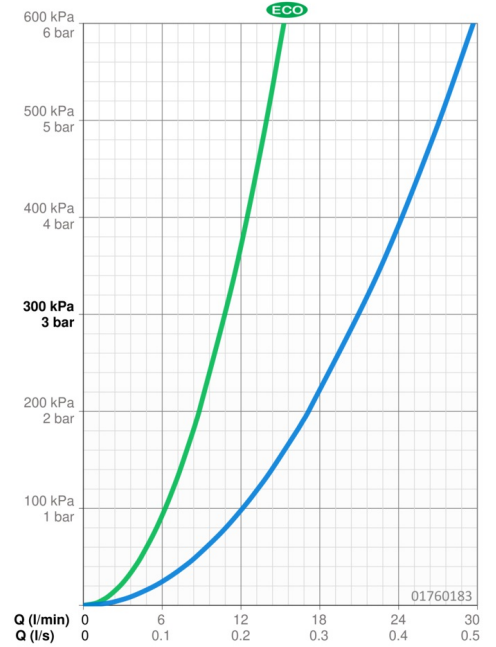

Technical data

Flow properties

Eco-flow at 3 bar	10.8 l/min
Flow-rate at 3 bar	21.0 l/min

Technical properties

DN-size (nominal dimension)	DN15
Hot water supply	max. +80°C
Working pressure	0.5-10 bar
Projection	64 mm
Backflow prevention (EN1717)	EB

Regulations

EN standard	EN 817
Noise class	I (ISO 3822)