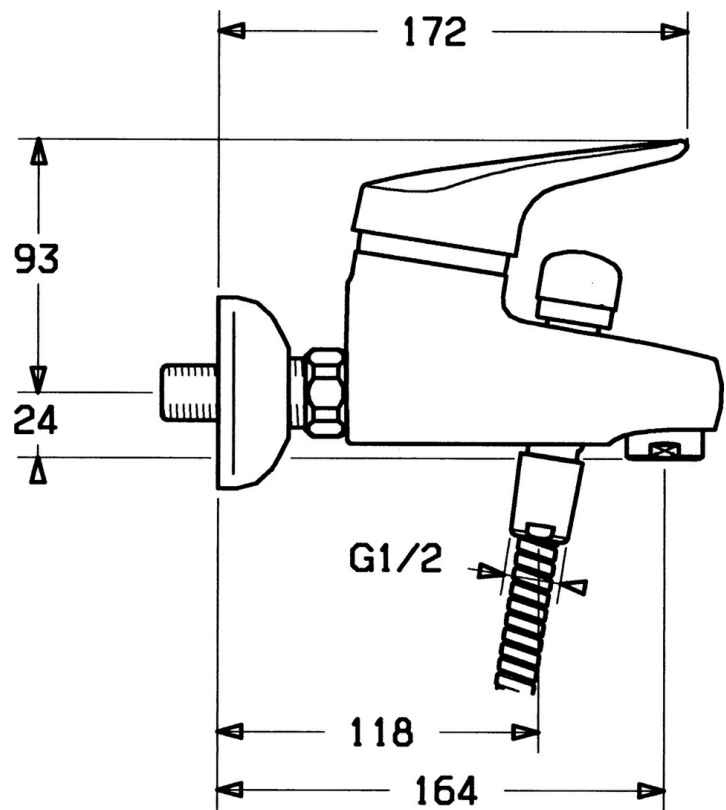

EAN: 4015474642379
static.hansa.com/01742132

- Bath tub & Shower
- Single-lever
- Wall mounted
- Chrome
- Single operating lever/handle, Hot/Cold symbols
- Non-return valve(s)

Technical data

Technical properties

Hot water supply	max. +80°C
Working pressure	0.5-10 bar
Backflow prevention (EN1717)	EB

Regulations

EN standard	EN 817
-------------	---------------

Spare parts

SP01742102

	Name	Code
1	Lever, (-2004)	59901882
1.1	Screw, M5x8, SW2.5	59904755
1.2	Bushing	59904778
1.3	Plug, hot/cold	59906705
2	Covering cap, (-1994) Discontinued	59904756
2	Covering cap	59906563
2.2	Fixing sleeve	59906695
3	Eye screw, M50x1, SW45	59904775
4	Cartridge, 4.8 eco	59904601
4.2	Hot water limiter	59904759
7	Aerator, M28x1 C	59902088
7.1	Aerator, M28x1 C Discontinued	59902089
7.2	Non-return valve	59905714
7.3	Vacuum breaker, DN15	59911330
8	Diverter	59910803
8.1	Sealing kit	59904791
9	Connection nut, G3/4, AF30	59902230
9.1	Seat, G1/2, L, WAF10	59904618
9.2	Retaining ring, 23.9x15.2x2	59902689
9.3	Eccentric, G3/4xG1/2	59904793
9.4	Cover flange	59904796