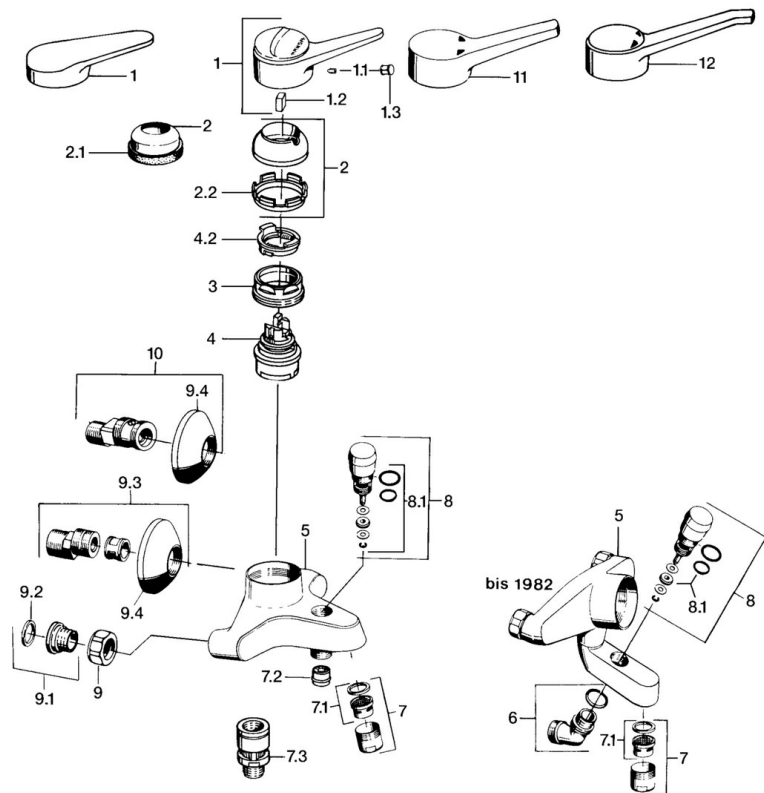

EAN: 4015474642379
static.hansa.com/01742132

- Bath tub & Shower
- Single-lever
- Wall mounted
- Chrome
- Single operating lever/handle, Hot/Cold symbols
- Non-return valve(s)

Technical data

Technical properties

Hot water supply	max. +80°C
Working pressure	0.5-10 bar
Backflow prevention (EN1717)	EB

Regulations

EN standard	EN 817
-------------	---------------

Spare parts

SP01742102

	Name	Code
1	Lever, (-2004)	59901882
1.1	Screw, M5x8, SW2.5	59904755
1.2	Bushing	59904778
1.3	Plug, hot/cold	59906705
2	Covering cap, (-1994) Discontinued	59904756
2	Covering cap	59906563
2.2	Fixing sleeve	59906695
3	Eye screw, M50x1, SW45	59904775
4	Cartridge, 4.8 eco	59904601
4.2	Hot water limiter	59904759
7	Aerator, M28x1 C	59902088
7.1	Aerator, M28x1 C Discontinued	59902089
7.2	Non-return valve	59905714
7.3	Vacuum breaker, DN15	59911330
8	Diverter	59910803
8.1	Sealing kit	59904791
9	Connection nut, G3/4, AF30	59902230
9.1	Seat, G1/2, L, WAF10	59904618
9.2	Retaining ring, 23.9x15.2x2	59902689
9.3	Eccentric, G3/4xG1/2	59904793
9.4	Cover flange	59904796