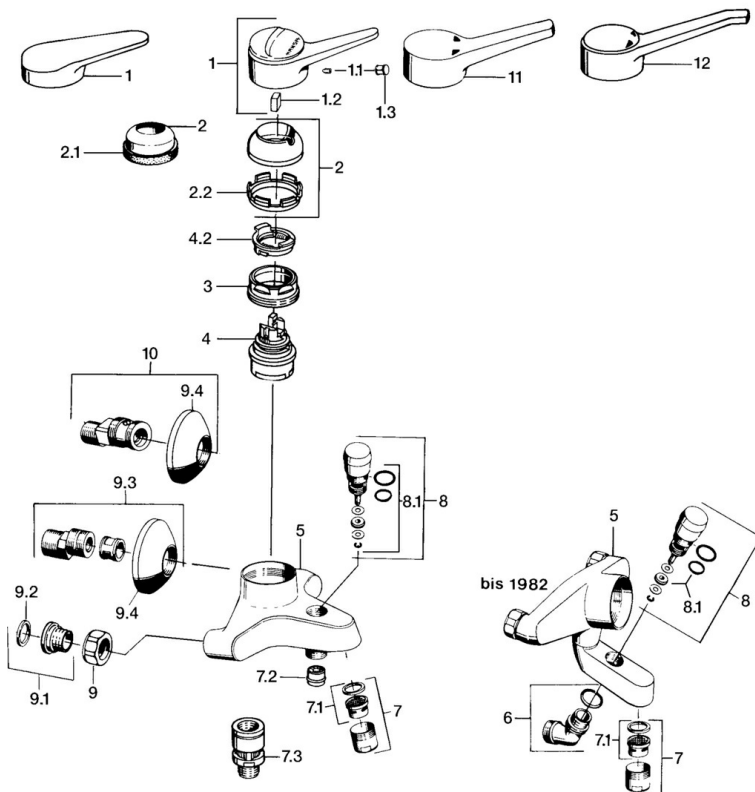

EAN: 4015474558519
static.hansa.com/01742106

- Bath tub & Shower
- Single-lever
- Wall mounted
- Chrome
- Single operating lever/handle, Hot/Cold symbols
- Non-return valve(s)

Technical data

Technical properties

Hot water supply	max. +80°C
Working pressure	0.5-10 bar
Backflow prevention (EN1717)	EB

Regulations

EN standard	EN 817
-------------	---------------

Spare parts

SP01742102

	Name	Code
1	Lever, (-2004)	59901882
1.1	Screw, M5x8, SW2.5	59904755
1.2	Bushing	59904778
1.3	Plug, hot/cold	59906705
2	Covering cap, (-1994) Discontinued	59904756
2	Covering cap	59906563
2.2	Fixing sleeve	59906695
3	Eye screw, M50x1, SW45	59904775
4	Cartridge, 4.8 eco	59904601
4.2	Hot water limiter	59904759
7	Aerator, M28x1 C	59902088
7.1	Aerator, M28x1 C Discontinued	59902089
7.2	Non-return valve	59905714
7.3	Vacuum breaker, DN15	59911330
8	Diverter	59910803
8.1	Sealing kit	59904791
9	Connection nut, G3/4, AF30	59902230
9.1	Seat, G1/2, L, WAF10	59904618
9.2	Retaining ring, 23.9x15.2x2	59902689
9.3	Eccentric, G3/4xG1/2	59904793
9.4	Cover flange	59904796