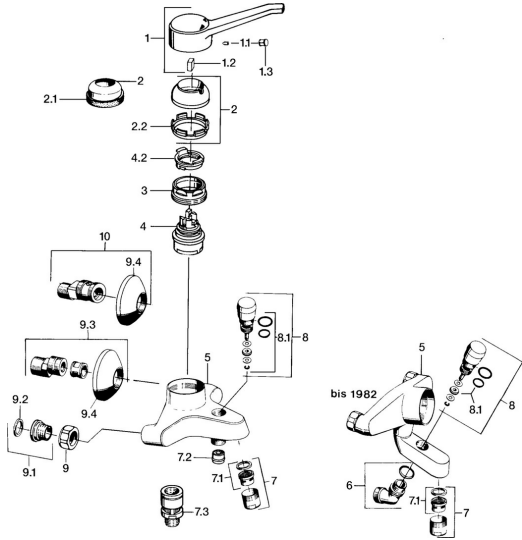

EAN: 4015474558519
static.hansa.com/01742106

- Bath tub & Shower
- Single-lever
- Wall mounted
- Chrome
- Single operating lever/handle, Hot/Cold symbols
- Non-return valve(s)

Technical data

Technical properties

Hot water supply	max. +80°C
Working pressure	0.5-10 bar
Backflow prevention (EN1717)	EB

Regulations

EN standard	EN 817
-------------	---------------

Spare parts

SP01742102

	Name	Code
1	Lever, (-2004)	59901882
1.1	Screw, M5x8, SW2.5	59904755
1.2	Bushing	59904778
1.3	Plug, hot/cold	59906705
2	Covering cap, (-1994) Discontinued	59904756
2	Covering cap	59906563
2.2	Fixing sleeve	59906695
3	Eye screw, M50x1, SW45	59904775
4	Cartridge, 4.8 eco	59904601
4.2	Hot water limiter	59904759
7	Aerator, M28x1 C	59902088
7.1	Aerator, M28x1 C Discontinued	59902089
7.2	Non-return valve	59905714
7.3	Vacuum breaker, DN15	59911330
8	Diverter	59910803
8.1	Sealing kit	59904791
9	Connection nut, G3/4, AF30	59902230
9.1	Seat, G1/2, L, WAF10	59904618
9.2	Retaining ring, 23.9x15.2x2	59902689
9.3	Eccentric, G3/4xG1/2	59904793
9.4	Cover flange	59904796