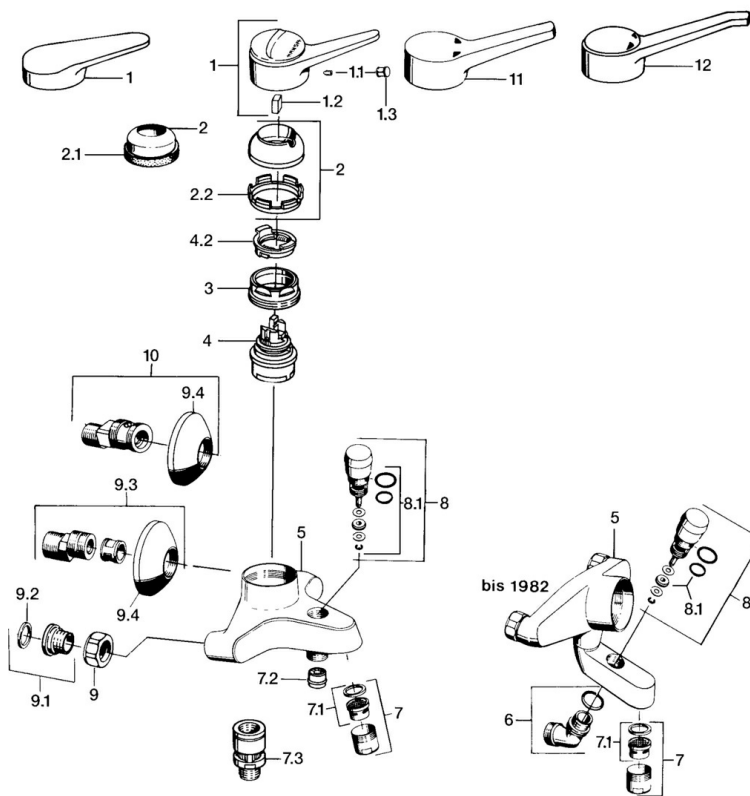

EAN: 4015474561557  
[static.hansa.com/01742103](http://static.hansa.com/01742103)

- Bath tub & Shower
- Single-lever
- Wall mounted
- Chrome
- Single operating lever/handle, Hot/Cold symbols
- Non-return valve(s)

## Technical data

### Technical properties

Hot water supply	<b>max. +80°C</b>
Working pressure	<b>0.5-10 bar</b>
Backflow prevention (EN1717)	<b>EB</b>

### SP01742102

	Name	Code
1	Lever, (-2004)	59901882
1.1	Screw, M5x8, SW2.5	59904755
1.2	Bushing	59904778
1.3	Plug, hot/cold	59906705
2	Covering cap, (-1994) Discontinued	59904756
2	Covering cap	59906563
2.2	Fixing sleeve	59906695
3	Eye screw, M50x1, SW45	59904775
4	Cartridge, 4.8 eco	59904601
4.2	Hot water limiter	59904759
7	Aerator, M28x1 C	59902088
7.1	Aerator, M28x1 C Discontinued	59902089
7.2	Non-return valve	59905714
7.3	Vacuum breaker, DN15	59911330
8	Diverter	59910803
8.1	Sealing kit	59904791
9	Connection nut, G3/4, AF30	59902230
9.1	Seat, G1/2, L, WAF10	59904618
9.2	Retaining ring, 23.9x15.2x2	59902689
9.3	Eccentric, G3/4xG1/2	59904793
9.4	Cover flange	59904796