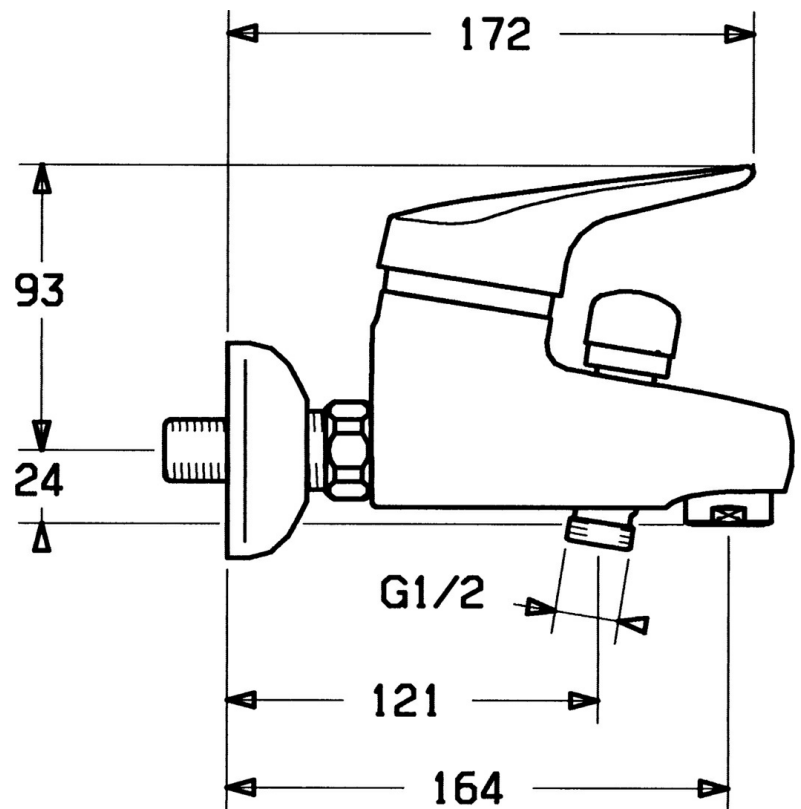

EAN: 4015474642256  
[static.hansa.com/01742102](http://static.hansa.com/01742102)

- Bath tub & Shower
- Single-lever
- Wall mounted
- Chrome
- Single operating lever/handle, Hot/Cold symbols
- Non-return valve(s)

## Technical data

### Technical properties

Hot water supply	<b>max. +80°C</b>
Working pressure	<b>0.5-10 bar</b>
Backflow prevention (EN1717)	<b>EB</b>