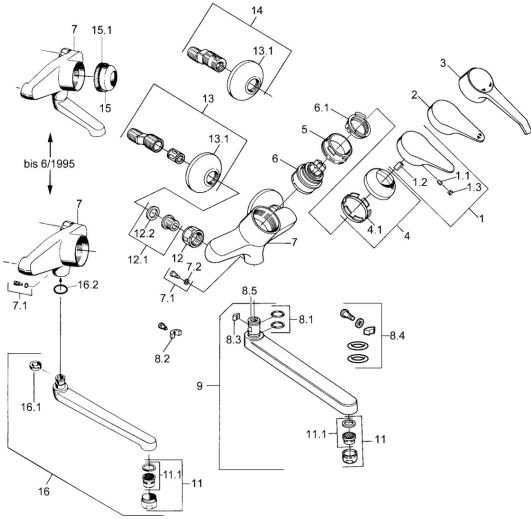

EAN: 4015474675742
static.hansa.com/01692206

- Kitchen
- Chrome
- Single-lever
- Single operating lever/handle, Hot/Cold symbols
- Wall mounted

Technical data

Technical properties

Hot water supply	max. +80°C
Working pressure	0.5-10 bar
Material	Brass

Regulations

EN standard	EN 817
-------------	---------------

Spare parts

SP01692102

	Name	Code
1	Lever, (-2004)	59901882
1.1	Screw, M5x8, SW2.5	59904755
1.2	Bushing	59904778
1.3	Plug, hot/cold	59906705
3	Lever	59901886
4	Covering cap	59906563
4.1	Fixing sleeve	59906695
5	Eye screw, M50x1, SW45	59904775
6	Cartridge, 4.8 eco	59904601
6.1	Hot water limiter	59904759
7.1	Fixing screw, M6x12, AF2.5	59904804
8.1	O-ring, d 15x2.5	59910423
8.2	Screw, M6x10, 2.5	59911435
8.2	Limiter	59910421
8.3	Limiter	59910422
8.4	Maintenance set	59912230
9	Spout, L=145	59911380
9	Spout, L=96	59910419
9	Spout, L=235	59910417
9	Spout, L=170	59911183
11	Aerator, M24x1 STD HC A	59902366
11.1	Aerator, M22/24 A	59902081
12	Connection nut, G3/4, AF30	59902230
12.1	Seat, G1/2, L, WAF10	59904618
12.2	Retaining ring, 23.9x15.2x2	59902689
13	Eccentric, G3/4xG1/2	59904793
13.1	Cover flange	59904796
15	Covering cap, (-1994) Discontinued	59904756
15.1	Ring Discontinued	59905365
16.1	Limiter Discontinued	59904786
16.2	O-ring, 20x2.5 Discontinued	59904803