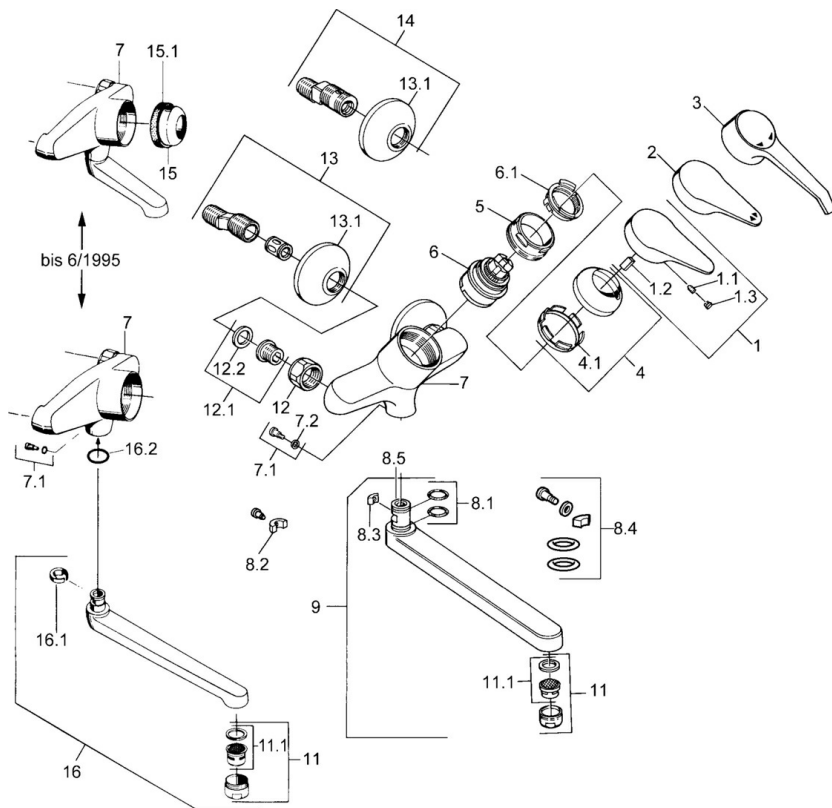

EAN: 4015474675742
static.hansa.com/01692206

- Kitchen
- Chrome
- Single-lever
- Single operating lever/handle, Hot/Cold symbols
- Wall mounted

Technical data

Technical properties

Hot water supply	max. +80°C
Working pressure	0.5-10 bar
Material	Brass

Regulations

EN standard	EN 817
-------------	---------------

Spare parts

SP01692102

	Name	Code
1	Lever, (-2004)	59901882
1.1	Screw, M5x8, SW2.5	59904755
1.2	Bushing	59904778
1.3	Plug, hot/cold	59906705
3	Lever	59901886
4	Covering cap	59906563
4.1	Fixing sleeve	59906695
5	Eye screw, M50x1, SW45	59904775
6	Cartridge, 4.8 eco	59904601
6.1	Hot water limiter	59904759
7.1	Fixing screw, M6x12, AF2.5	59904804
8.1	O-ring, d 15x2.5	59910423
8.2	Screw, M6x10, 2.5	59911435
8.2	Limiter	59910421
8.3	Limiter	59910422
8.4	Maintenance set	59912230
9	Spout, L=145	59911380
9	Spout, L=96	59910419
9	Spout, L=235	59910417
9	Spout, L=170	59911183
11	Aerator, M24x1 STD HC A	59902366
11.1	Aerator, M22/24 A	59902081
12	Connection nut, G3/4, AF30	59902230
12.1	Seat, G1/2, L, WAF10	59904618
12.2	Retaining ring, 23.9x15.2x2	59902689
13	Eccentric, G3/4xG1/2	59904793
13.1	Cover flange	59904796
15	Covering cap, (-1994) Discontinued	59904756
15.1	Ring Discontinued	59905365
16.1	Limiter Discontinued	59904786
16.2	O-ring, 20x2.5 Discontinued	59904803