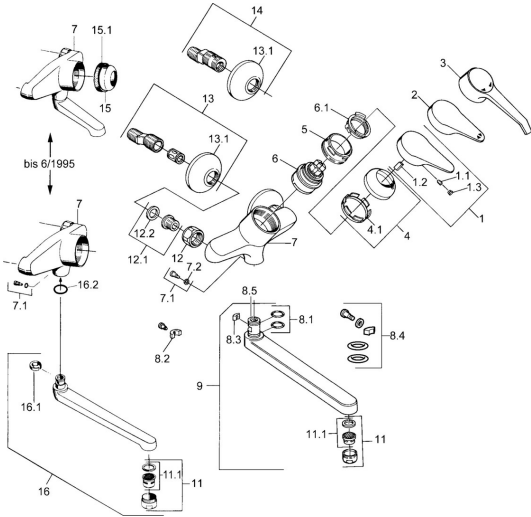

EAN: 4015474676046
static.hansa.com/01692203

- Kitchen
- Chrome
- Single-lever
- Single operating lever/handle, Hot/Cold symbols
- Wall mounted

Technical data

Technical properties

Hot water supply	max. +80°C
Working pressure	0.5-10 bar
Material	Brass

Regulations

EN standard	EN 817
-------------	---------------

Spare parts

SP01692102

	Name	Code
1	Lever, (-2004)	59901882
1.1	Screw, M5x8, SW2.5	59904755
1.2	Bushing	59904778
1.3	Plug, hot/cold	59906705
3	Lever	59901886
4	Covering cap	59906563
4.1	Fixing sleeve	59906695
5	Eye screw, M50x1, SW45	59904775
6	Cartridge, 4.8 eco	59904601
6.1	Hot water limiter	59904759
7.1	Fixing screw, M6x12, AF2.5	59904804
8.1	O-ring, d 15x2.5	59910423
8.2	Screw, M6x10, 2.5	59911435
8.2	Limiter	59910421
8.3	Limiter	59910422
8.4	Maintenance set	59912230
9	Spout, L=145	59911380
9	Spout, L=96	59910419
9	Spout, L=235	59910417
9	Spout, L=170	59911183
11	Aerator, M24x1 STD HC A	59902366
11.1	Aerator, M22/24 A	59902081
12	Connection nut, G3/4, AF30	59902230
12.1	Seat, G1/2, L, WAF10	59904618
12.2	Retaining ring, 23.9x15.2x2	59902689
13	Eccentric, G3/4xG1/2	59904793
13.1	Cover flange	59904796
15	Covering cap, (-1994) Discontinued	59904756
15.1	Ring Discontinued	59905365
16.1	Limiter Discontinued	59904786
16.2	O-ring, 20x2.5 Discontinued	59904803