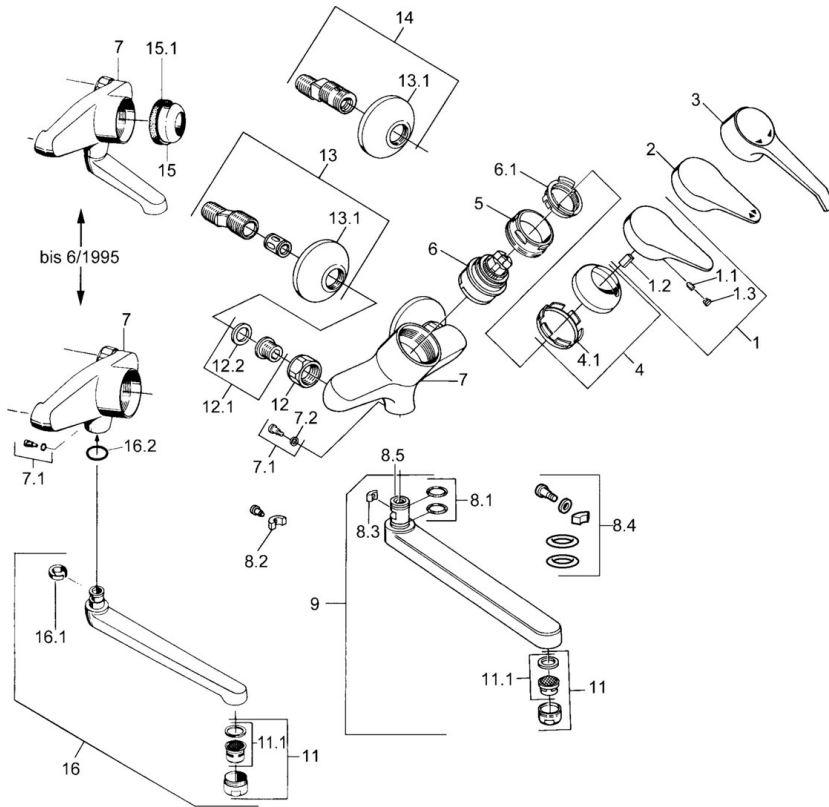

EAN: 4015474676046
static.hansa.com/01692203

- Kitchen
- Chrome
- Single-lever
- Single operating lever/handle, Hot/Cold symbols
- Wall mounted

Technical data

Technical properties

Hot water supply	max. +80°C
Working pressure	0.5-10 bar
Material	Brass

Regulations

EN standard	EN 817
-------------	---------------

Spare parts

SP01692102

	Name	Code
1	Lever, (-2004)	59901882
1.1	Screw, M5x8, SW2.5	59904755
1.2	Bushing	59904778
1.3	Plug, hot/cold	59906705
3	Lever	59901886
4	Covering cap	59906563
4.1	Fixing sleeve	59906695
5	Eye screw, M50x1, SW45	59904775
6	Cartridge, 4.8 eco	59904601
6.1	Hot water limiter	59904759
7.1	Fixing screw, M6x12, AF2.5	59904804
8.1	O-ring, d 15x2.5	59910423
8.2	Screw, M6x10, 2.5	59911435
8.2	Limiter	59910421
8.3	Limiter	59910422
8.4	Maintenance set	59912230
9	Spout, L=145	59911380
9	Spout, L=96	59910419
9	Spout, L=235	59910417
9	Spout, L=170	59911183
11	Aerator, M24x1 STD HC A	59902366
11.1	Aerator, M22/24 A	59902081
12	Connection nut, G3/4, AF30	59902230
12.1	Seat, G1/2, L, WAF10	59904618
12.2	Retaining ring, 23.9x15.2x2	59902689
13	Eccentric, G3/4xG1/2	59904793
13.1	Cover flange	59904796
15	Covering cap, (-1994) Discontinued	59904756
15.1	Ring Discontinued	59905365
16.1	Limiter Discontinued	59904786
16.2	O-ring, 20x2.5 Discontinued	59904803