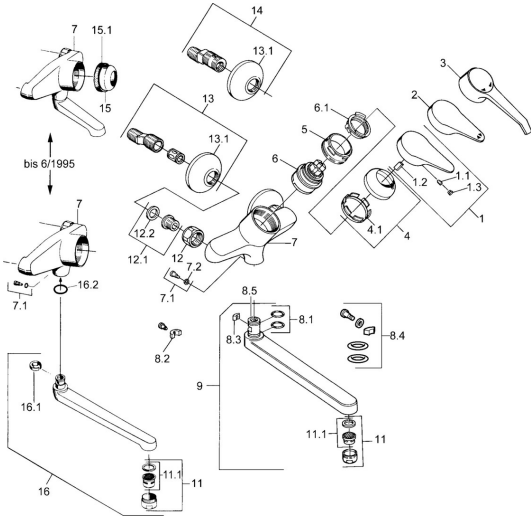

EAN: 4015474559516
static.hansa.com/01692103

- Kitchen
- Chrome
- Single-lever
- Single operating lever/handle, Hot/Cold symbols
- Wall mounted

Technical data

Technical properties

Hot water supply	max. +80°C
Working pressure	0.5-10 bar
Material	Brass

Regulations

EN standard	EN 817
-------------	---------------

Spare parts

SP01692102

	Name	Code
1	Lever, (-2004)	59901882
1.1	Screw, M5x8, SW2.5	59904755
1.2	Bushing	59904778
1.3	Plug, hot/cold	59906705
3	Lever	59901886
4	Covering cap	59906563
4.1	Fixing sleeve	59906695
5	Eye screw, M50x1, SW45	59904775
6	Cartridge, 4.8 eco	59904601
6.1	Hot water limiter	59904759
7.1	Fixing screw, M6x12, AF2.5	59904804
8.1	O-ring, d 15x2.5	59910423
8.2	Screw, M6x10, 2.5	59911435
8.2	Limiter	59910421
8.3	Limiter	59910422
8.4	Maintenance set	59912230
9	Spout, L=145	59911380
9	Spout, L=96	59910419
9	Spout, L=235	59910417
9	Spout, L=170	59911183
11	Aerator, M24x1 STD HC A	59902366
11.1	Aerator, M22/24 A	59902081
12	Connection nut, G3/4, AF30	59902230
12.1	Seat, G1/2, L, WAF10	59904618
12.2	Retaining ring, 23.9x15.2x2	59902689
13	Eccentric, G3/4xG1/2	59904793
13.1	Cover flange	59904796
15	Covering cap, (-1994) Discontinued	59904756
15.1	Ring Discontinued	59905365
16.1	Limiter Discontinued	59904786
16.2	O-ring, 20x2.5 Discontinued	59904803