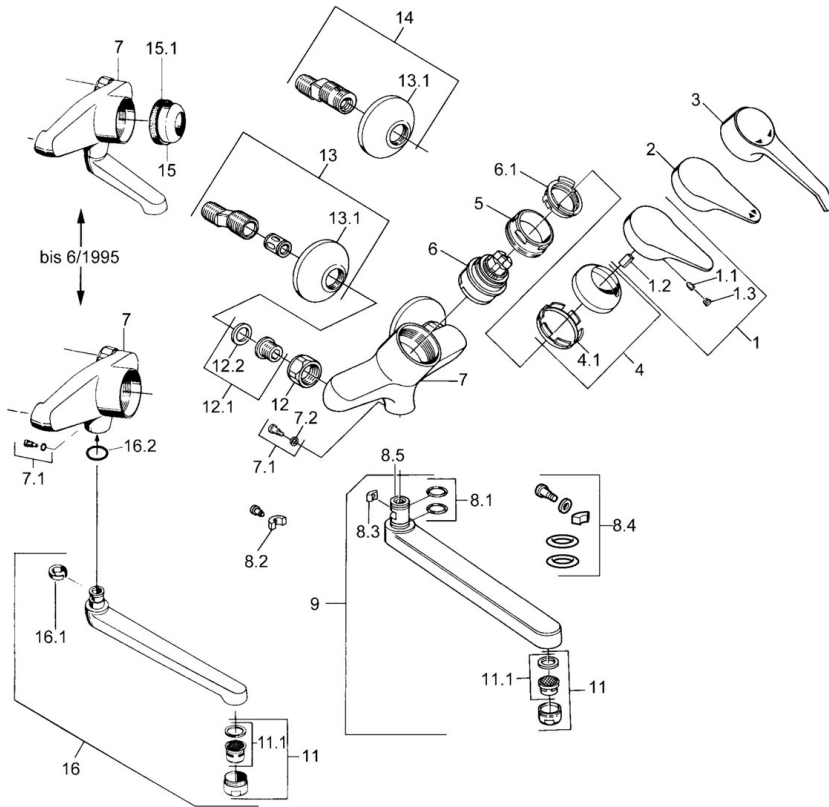

EAN: 4015474559516
static.hansa.com/01692103

- Kitchen
- Chrome
- Single-lever
- Single operating lever/handle, Hot/Cold symbols
- Wall mounted

Technical data

Technical properties

Hot water supply	max. +80°C
Working pressure	0.5-10 bar
Material	Brass

Regulations

EN standard	EN 817
-------------	---------------

Spare parts

SP01692102

	Name	Code
1	Lever, (-2004)	59901882
1.1	Screw, M5x8, SW2.5	59904755
1.2	Bushing	59904778
1.3	Plug, hot/cold	59906705
3	Lever	59901886
4	Covering cap	59906563
4.1	Fixing sleeve	59906695
5	Eye screw, M50x1, SW45	59904775
6	Cartridge, 4.8 eco	59904601
6.1	Hot water limiter	59904759
7.1	Fixing screw, M6x12, AF2.5	59904804
8.1	O-ring, d 15x2.5	59910423
8.2	Screw, M6x10, 2.5	59911435
8.2	Limiter	59910421
8.3	Limiter	59910422
8.4	Maintenance set	59912230
9	Spout, L=145	59911380
9	Spout, L=96	59910419
9	Spout, L=235	59910417
9	Spout, L=170	59911183
11	Aerator, M24x1 STD HC A	59902366
11.1	Aerator, M22/24 A	59902081
12	Connection nut, G3/4, AF30	59902230
12.1	Seat, G1/2, L, WAF10	59904618
12.2	Retaining ring, 23.9x15.2x2	59902689
13	Eccentric, G3/4xG1/2	59904793
13.1	Cover flange	59904796
15	Covering cap, (-1994) Discontinued	59904756
15.1	Ring Discontinued	59905365
16.1	Limiter Discontinued	59904786
16.2	O-ring, 20x2.5 Discontinued	59904803