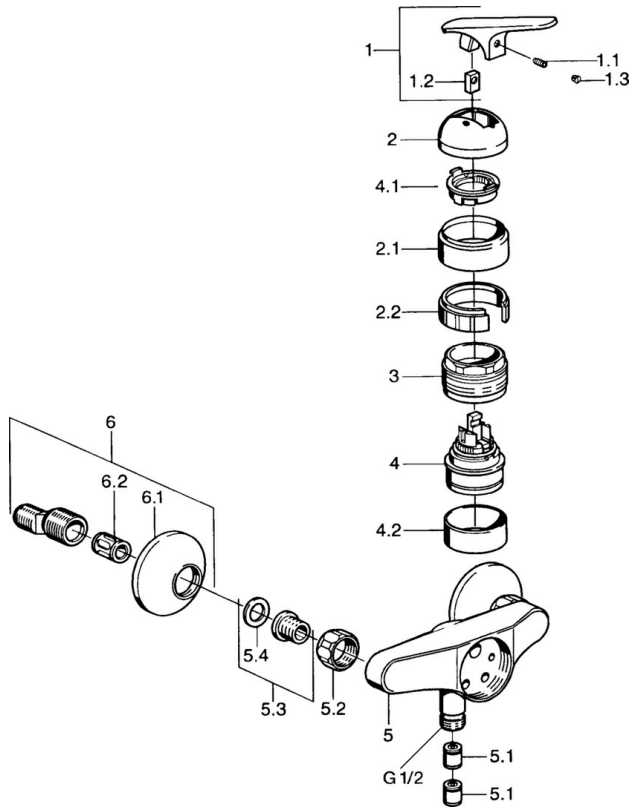

EAN: 4015474661271
static.hansa.com/01680102

- Shower solutions
- Single-lever
- Wall mounted
- Chrome
- Non-return valve(s)
- Silencer(s)

Technical data

Technical properties

Hot water supply	max. +80°C
Working pressure	0.5-10 bar
Backflow prevention (EN1717)	EB

Spare parts

SP01680102

Name	Code
1.1 Screw, M5x8, SW2.5	59904755
1.2 Bushing	59904778
1.3 Plug, hot/cold	59906705
2 Covering cap Discontinued	59905867
2.1 Cover Discontinued	59911420
2.2 Holder Discontinued	59911421
3 Tightening nut, M52x1, AF45	59911161
4 Cartridge, 4.8 eco	59904601
4.1 Hot water limiter	59904759
4.2 Spacer sleeve Discontinued	59905871
5.1 Non-return valve	59905714
5.2 Connection nut, G3/4, AF30	59902230
5.3 Seat, G1/2, L, WAF10	59904618
5.4 Retaining ring, 23.9x15.2x2	59902689
6 Eccentric, G3/4xG1/2	59904793
6.1 Cover flange	59904796
6.2 Silencer	59904792