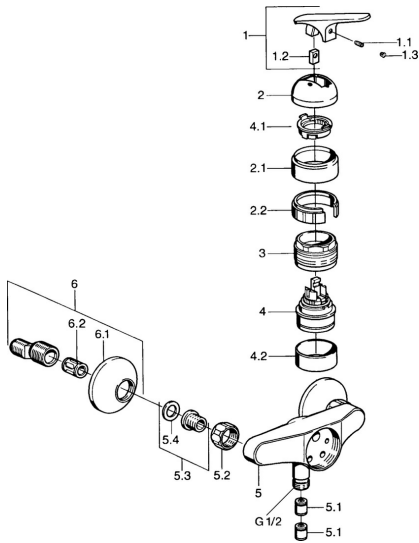

EAN: 4015474661271
static.hansa.com/01680102

- Shower solutions
- Single-lever
- Wall mounted
- Chrome
- Non-return valve(s)
- Silencer(s)

Technical data

Technical properties

Hot water supply	max. +80°C
Working pressure	0.5-10 bar
Backflow prevention (EN1717)	EB

Spare parts

SP01680102

Name	Code
1.1 Screw, M5x8, SW2.5	59904755
1.2 Bushing	59904778
1.3 Plug, hot/cold	59906705
2 Covering cap Discontinued	59905867
2.1 Cover Discontinued	59911420
2.2 Holder Discontinued	59911421
3 Tightening nut, M52x1, AF45	59911161
4 Cartridge, 4.8 eco	59904601
4.1 Hot water limiter	59904759
4.2 Spacer sleeve Discontinued	59905871
5.1 Non-return valve	59905714
5.2 Connection nut, G3/4, AF30	59902230
5.3 Seat, G1/2, L, WAF10	59904618
5.4 Retaining ring, 23.9x15.2x2	59902689
6 Eccentric, G3/4xG1/2	59904793
6.1 Cover flange	59904796
6.2 Silencer	59904792