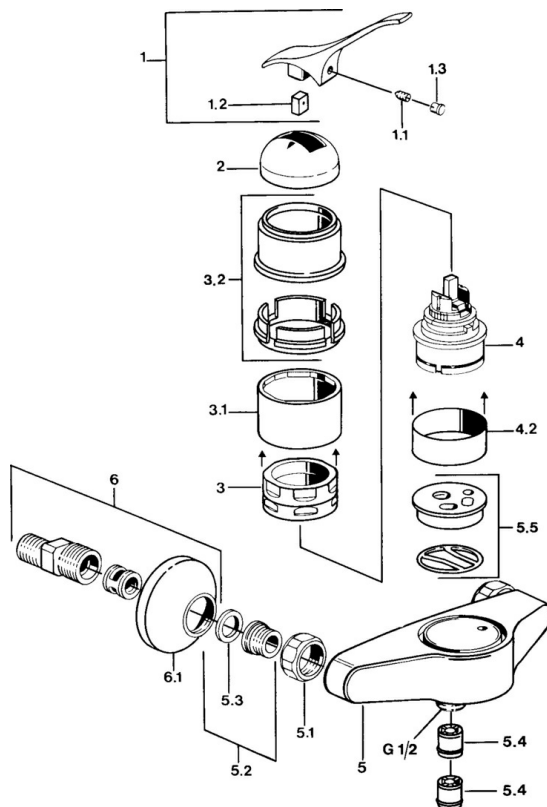

EAN: 4015474574885
static.hansa.com/0168010183

- Shower solutions
- Single-lever
- Wall mounted
- Red
- Non-return valve(s)

Technical data

Technical properties

Hot water supply	max. +80°C
Working pressure	0.5-10 bar
Backflow prevention (EN1717)	EB

Spare parts

SP01680101

	Name	Code
1.1	Screw, M5x8, SW2.5	59904755
1.2	Bushing	59904778
1.3	Plug, hot/cold	59906705
2	Covering cap Discontinued	59905867
3.1	Screw sleeve Discontinued	59905868
3.2	Protective sleeve Discontinued	59910320
4	Cartridge, 4.8 eco	59904601
4.2	Spacer sleeve Discontinued	59905871
5.1	Connection nut, G3/4, AF30	59902230
5.2	Seat, G1/2, L, WAF10	59904618
5.3	Retaining ring, 23.9x15.2x2	59902689
5.4	Non-return valve	59905714
5.5	Plate Discontinued	59911152
5.6	Connector	59906277
6	Eccentric, G3/4xG1/2	59904793
6.1	Cover flange	59904796