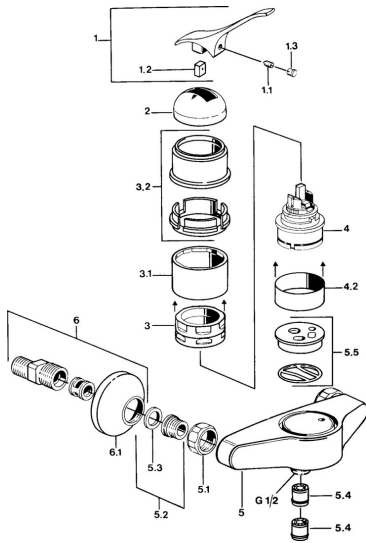

EAN: 4015474574885
static.hansa.com/0168010183

- Shower solutions
- Single-lever
- Wall mounted
- Red
- Non-return valve(s)

Technical data

Technical properties

Hot water supply	max. +80°C
Working pressure	0.5-10 bar
Backflow prevention (EN1717)	EB

Spare parts

SP01680101

	Name	Code
1.1	Screw, M5x8, SW2.5	59904755
1.2	Bushing	59904778
1.3	Plug, hot/cold	59906705
2	Covering cap Discontinued	59905867
3.1	Screw sleeve Discontinued	59905868
3.2	Protective sleeve Discontinued	59910320
4	Cartridge, 4.8 eco	59904601
4.2	Spacer sleeve Discontinued	59905871
5.1	Connection nut, G3/4, AF30	59902230
5.2	Seat, G1/2, L, WAF10	59904618
5.3	Retaining ring, 23.9x15.2x2	59902689
5.4	Non-return valve	59905714
5.5	Plate Discontinued	59911152
5.6	Connector	59906277
6	Eccentric, G3/4xG1/2	59904793
6.1	Cover flange	59904796