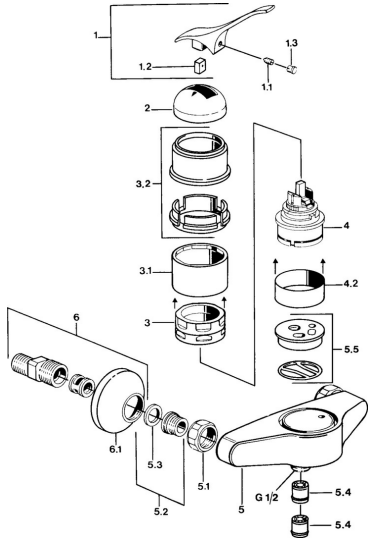

EAN: 4015474567566
static.hansa.com/01680101

- Shower solutions
- Single-lever
- Wall mounted
- Chrome
- Non-return valve(s)

Technical data

Technical properties

Hot water supply	max. +80°C
Working pressure	0.5-10 bar
Backflow prevention (EN1717)	EB

Spare parts

SP01680101

	Name	Code
1.1	Screw, M5x8, SW2.5	59904755
1.2	Bushing	59904778
1.3	Plug, hot/cold	59906705
2	Covering cap Discontinued	59905867
3.1	Screw sleeve Discontinued	59905868
3.2	Protective sleeve Discontinued	59910320
4	Cartridge, 4.8 eco	59904601
4.2	Spacer sleeve Discontinued	59905871
5.1	Connection nut, G3/4, AF30	59902230
5.2	Seat, G1/2, L, WAF10	59904618
5.3	Retaining ring, 23.9x15.2x2	59902689
5.4	Non-return valve	59905714
5.5	Plate Discontinued	59911152
5.6	Connector	59906277
6	Eccentric, G3/4xG1/2	59904793
6.1	Cover flange	59904796