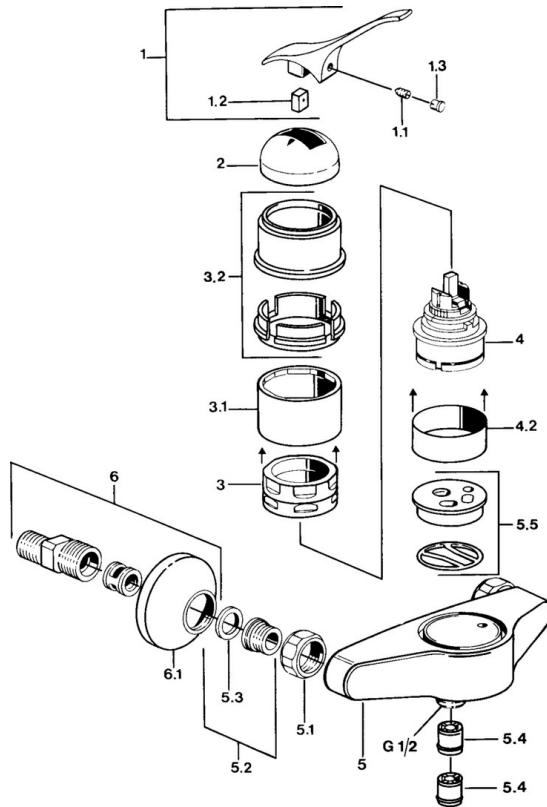

EAN: 4015474567566
static.hansa.com/01680101

- Shower solutions
- Single-lever
- Wall mounted
- Chrome
- Non-return valve(s)

Technical data

Technical properties

Hot water supply	max. +80°C
Working pressure	0.5-10 bar
Backflow prevention (EN1717)	EB

Spare parts

SP01680101

	Name	Code
1.1	Screw, M5x8, SW2.5	59904755
1.2	Bushing	59904778
1.3	Plug, hot/cold	59906705
2	Covering cap Discontinued	59905867
3.1	Screw sleeve Discontinued	59905868
3.2	Protective sleeve Discontinued	59910320
4	Cartridge, 4.8 eco	59904601
4.2	Spacer sleeve Discontinued	59905871
5.1	Connection nut, G3/4, AF30	59902230
5.2	Seat, G1/2, L, WAF10	59904618
5.3	Retaining ring, 23.9x15.2x2	59902689
5.4	Non-return valve	59905714
5.5	Plate Discontinued	59911152
5.6	Connector	59906277
6	Eccentric, G3/4xG1/2	59904793
6.1	Cover flange	59904796