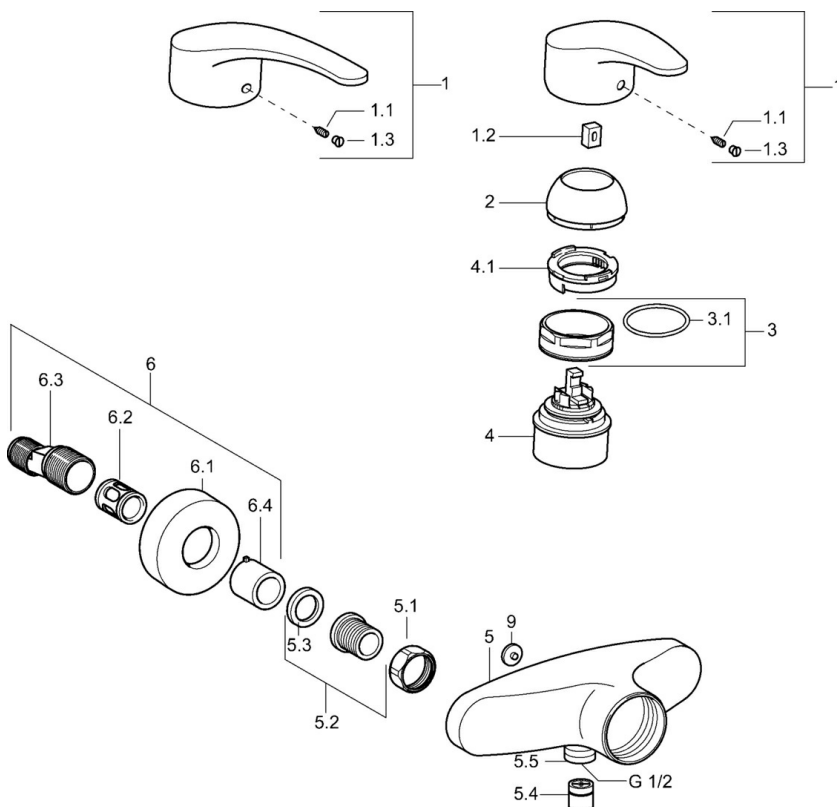

EAN: 4015474525733
static.hansa.com/01670186

- Shower solutions
- Single-lever
- Wall mounted
- Chrome
- Single operating lever/handle, Hot/Cold symbols
- Non-return valve(s)

Technical data

Technical properties

Hot water supply	max. +80°C
Working pressure	0.5-10 bar
Backflow prevention (EN1717)	EB

Regulations

EN standard	EN 817
-------------	---------------

Spare parts

SP01670173

	Name	Code
1	Lever, L=87 mm	59914195
1	Long lever, L=138	01880076
1.1	Screw, M5x8, SW2.5	59904755
1.2	Bushing	59904778
1.3	Symbol plug Grey	59912112
2	Covering cap	59912638
3	Eye screw, M50x1, SW45	59904775
3.1	O-ring, d 43x2.5	59911166
4	Cartridge, 4.8 eco	59904601
4.1	Hot water limiter	59904759
5.1	Connection nut, G3/4, AF30	59902230
5.2	Seat, G1/2, L, WAF10	59904618
5.3	Retaining ring, 23.9x15.2x2	59902689
5.4	Non-return valve	59905714
5.5	Thread nipple, G1/2xM18x1	59911384
5.6	Vacuum breaker, DN15	59911330
6.1	Cover flange	59912652
6.2	Silencer	59904792
6.3	Eccentric connector, G3/4xG1/2, DN15	59910254
6.4	Cover sleeve	59912651
9	Plug Grey Discontinued	59912654
N.I.	Vacuum breaker, DN15	59911330