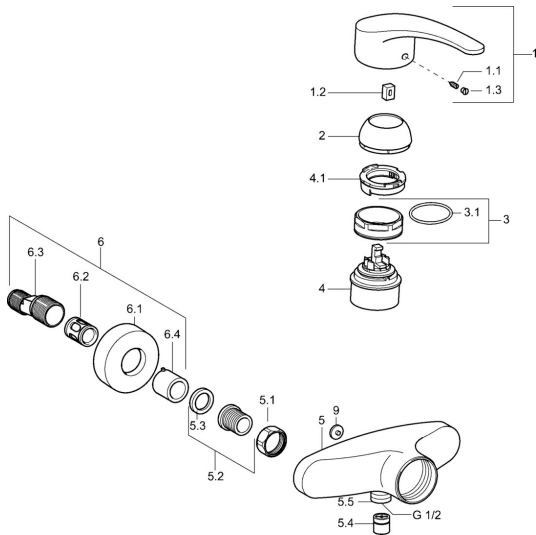

EAN: 4015474525733
static.hansa.com/01670186

- Shower solutions
- Single-lever
- Wall mounted
- Chrome
- Single operating lever/handle, Hot/Cold symbols
- Non-return valve(s)

Technical data

Technical properties

Hot water supply	max. +80°C
Working pressure	0.5-10 bar
Backflow prevention (EN1717)	EB

Regulations

EN standard	EN 817
-------------	---------------

Spare parts

SP01670173

	Name	Code
1	Lever, L=87 mm	59914195
1	Long lever, L=138	01880076
1.1	Screw, M5x8, SW2.5	59904755
1.2	Bushing	59904778
1.3	Symbol plug Grey	59912112
2	Covering cap	59912638
3	Eye screw, M50x1, SW45	59904775
3.1	O-ring, d 43x2.5	59911166
4	Cartridge, 4.8 eco	59904601
4.1	Hot water limiter	59904759
5.1	Connection nut, G3/4, AF30	59902230
5.2	Seat, G1/2, L, WAF10	59904618
5.3	Retaining ring, 23.9x15.2x2	59902689
5.4	Non-return valve	59905714
5.5	Thread nipple, G1/2xM18x1	59911384
5.6	Vacuum breaker, DN15	59911330
6.1	Cover flange	59912652
6.2	Silencer	59904792
6.3	Eccentric connector, G3/4xG1/2, DN15	59910254
6.4	Cover sleeve	59912651
9	Plug Grey Discontinued	59912654
N.I.	Vacuum breaker, DN15	59911330