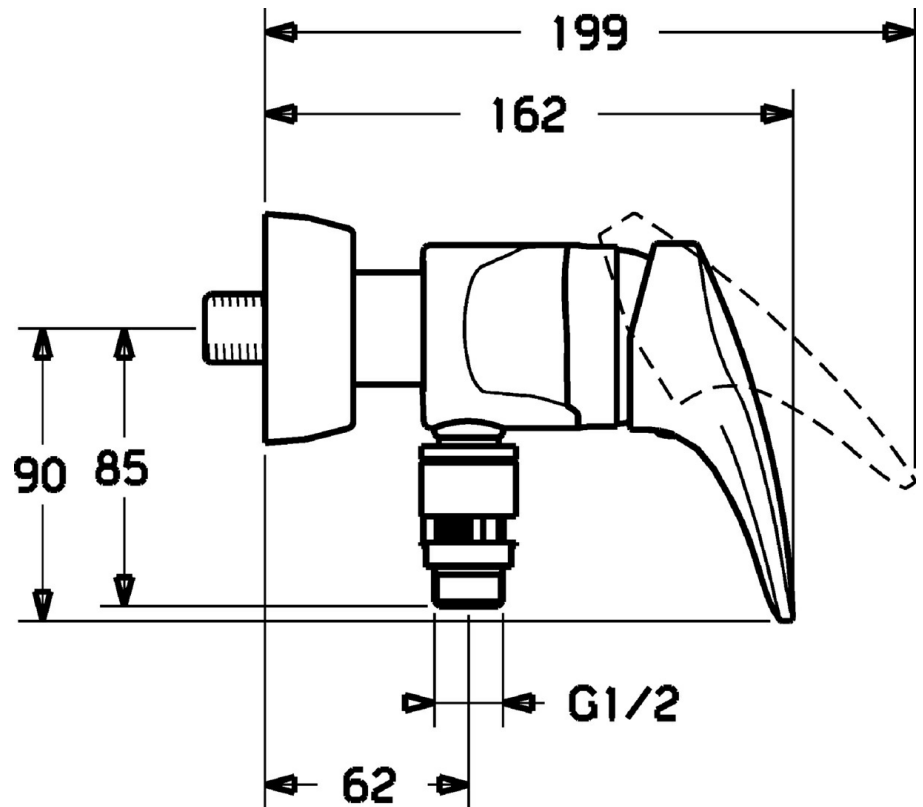

EAN: 4015474077461
static.hansa.com/016701838

- Shower solutions
- Single-lever
- Wall mounted
- Single operating lever/handle, Hot/Cold symbols

Technical data

Technical properties

Hot water supply	max. +80°C
Working pressure	0.5-10 bar

Regulations

EN standard	EN 817
-------------	--------

Spare parts

SP01670173

	Name	Code
1	Lever, L=87 mm	59914195
1	Long lever, L=138	01880076
1.1	Screw, M5x8, SW2.5	59904755
1.2	Bushing	59904778
1.3	Symbol plug Grey	59912112
2	Covering cap	59912638
3	Eye screw, M50x1, SW45	59904775
3.1	O-ring, d 43x2.5	59911166
4	Cartridge, 4.8 eco	59904601
4.1	Hot water limiter	59904759
5.1	Connection nut, G3/4, AF30	59902230
5.2	Seat, G1/2, L, WAF10	59904618
5.3	Retaining ring, 23.9x15.2x2	59902689
5.4	Non-return valve	59905714
5.5	Thread nipple, G1/2xM18x1	59911384
5.6	Vacuum breaker, DN15	59911330
6.1	Cover flange	59912652
6.2	Silencer	59904792
6.3	Eccentric connector, G3/4xG1/2, DN15	59910254
6.4	Cover sleeve	59912651
9	Plug Grey Discontinued	59912654
N.I.	Vacuum breaker, DN15	59911330