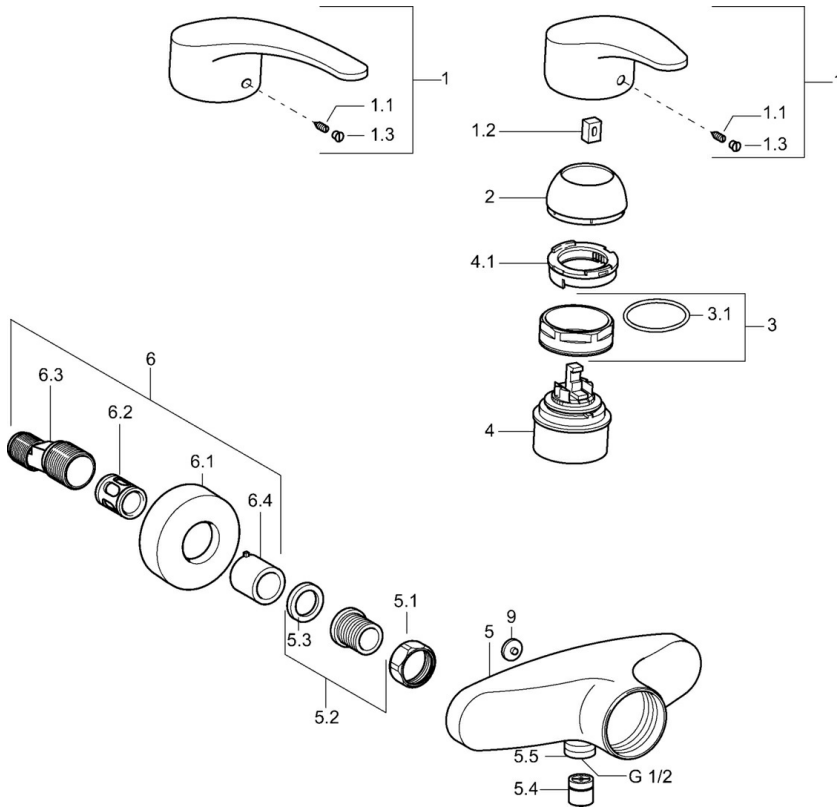

EAN: 4015474077461
static.hansa.com/016701838

- Shower solutions
- Single-lever
- Wall mounted
- Single operating lever/handle, Hot/Cold symbols

Technical data

Technical properties

Hot water supply	max. +80°C
Working pressure	0.5-10 bar

Regulations

EN standard	EN 817
-------------	--------

Spare parts

SP01670173

	Name	Code
1	Lever, L=87 mm	59914195
1	Long lever, L=138	01880076
1.1	Screw, M5x8, SW2.5	59904755
1.2	Bushing	59904778
1.3	Symbol plug Grey	59912112
2	Covering cap	59912638
3	Eye screw, M50x1, SW45	59904775
3.1	O-ring, d 43x2.5	59911166
4	Cartridge, 4.8 eco	59904601
4.1	Hot water limiter	59904759
5.1	Connection nut, G3/4, AF30	59902230
5.2	Seat, G1/2, L, WAF10	59904618
5.3	Retaining ring, 23.9x15.2x2	59902689
5.4	Non-return valve	59905714
5.5	Thread nipple, G1/2xM18x1	59911384
5.6	Vacuum breaker, DN15	59911330
6.1	Cover flange	59912652
6.2	Silencer	59904792
6.3	Eccentric connector, G3/4xG1/2, DN15	59910254
6.4	Cover sleeve	59912651
9	Plug Grey Discontinued	59912654
N.I.	Vacuum breaker, DN15	59911330