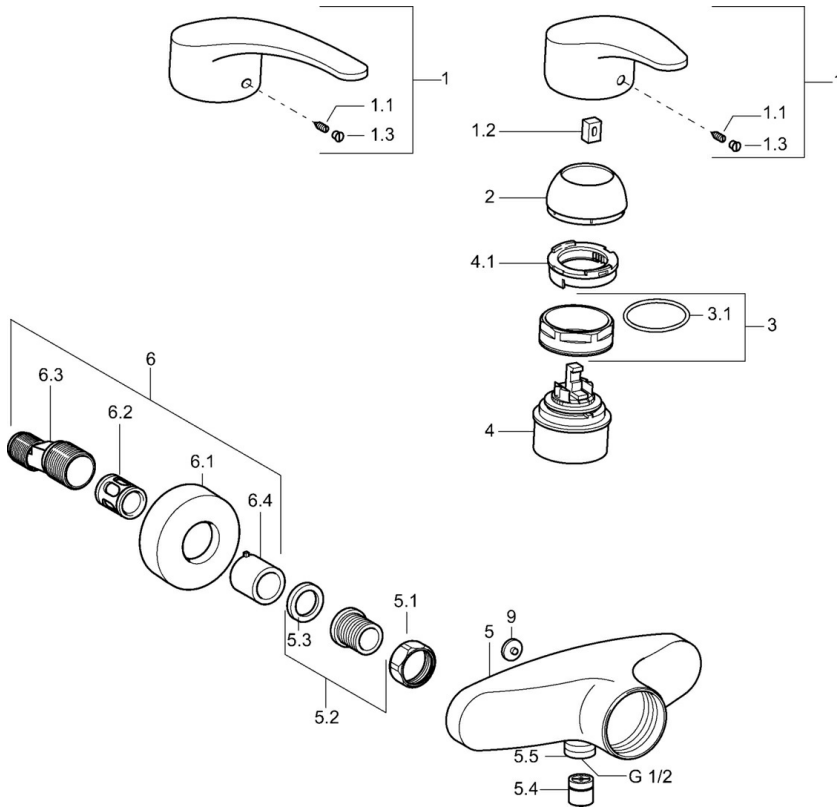

EAN: 4015474077393
static.hansa.com/01670173

- Shower solutions
- Single-lever
- Wall mounted
- Chrome
- Single operating lever/handle, Hot/Cold symbols
- Limitation option for maximum temperature and flow-rate, Adjustable hot water stop (included, retrofittable)
- Non-return valve(s), \varnothing 48 mm ceramic eco cartridge for flow and temperature control
- Silencer(s)

Technical data

Technical properties

DN-size (nominal dimension)	DN15
Hot water supply	max. +80°C
Working pressure	0.5-10 bar
Backflow prevention (EN1717)	EB

Regulations

EN standard	EN 817
-------------	---------------

Spare parts

SP01670173

	Name	Code
1	Lever, L=87 mm	59914195
1	Long lever, L=138	01880076
1.1	Screw, M5x8, SW2.5	59904755
1.2	Bushing	59904778
1.3	Symbol plug Grey	59912112
2	Covering cap	59912638
3	Eye screw, M50x1, SW45	59904775
3.1	O-ring, d 43x2.5	59911166
4	Cartridge, 4.8 eco	59904601
4.1	Hot water limiter	59904759
5.1	Connection nut, G3/4, AF30	59902230
5.2	Seat, G1/2, L, WAF10	59904618
5.3	Retaining ring, 23.9x15.2x2	59902689
5.4	Non-return valve	59905714
5.5	Thread nipple, G1/2xM18x1	59911384
5.6	Vacuum breaker, DN15	59911330
6.1	Cover flange	59912652
6.2	Silencer	59904792
6.3	Eccentric connector, G3/4xG1/2, DN15	59910254
6.4	Cover sleeve	59912651
9	Plug Grey Discontinued	59912654
N.I.	Vacuum breaker, DN15	59911330