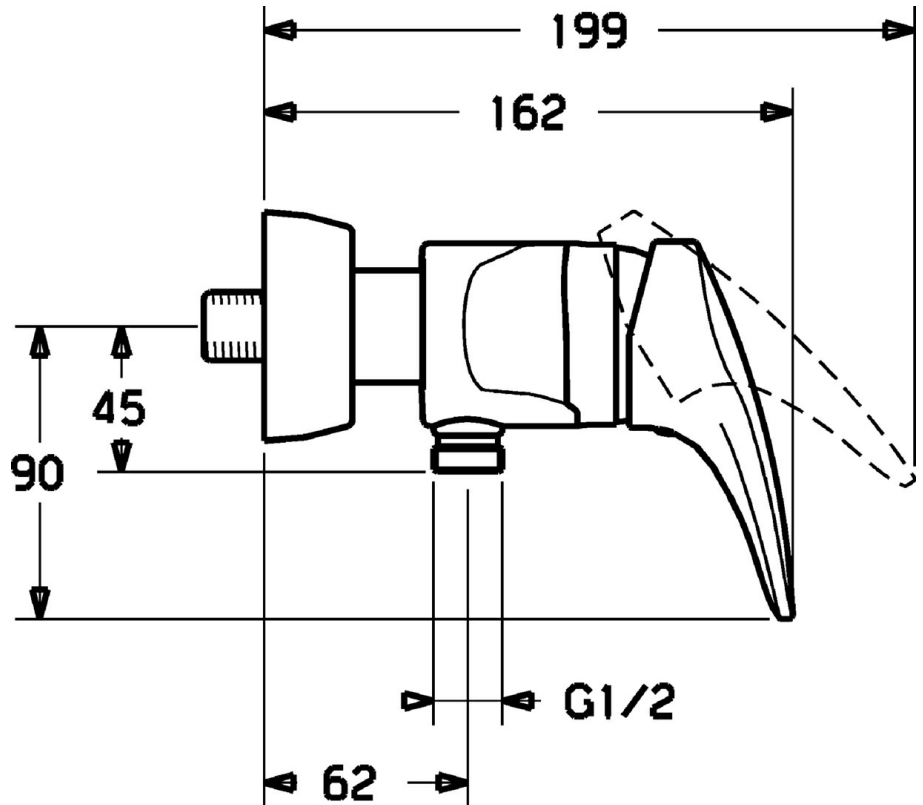

EAN: 4015474077393
static.hansa.com/01670173

- Shower solutions
- Single-lever
- Wall mounted
- Chrome
- Single operating lever/handle, Hot/Cold symbols
- Limitation option for maximum temperature and flow-rate, Adjustable hot water stop (included, retrofittable)
- Non-return valve(s), \varnothing 48 mm ceramic eco cartridge for flow and temperature control
- Silencer(s)

Technical data

Technical properties

DN-size (nominal dimension)	DN15
Hot water supply	max. +80°C
Working pressure	0.5-10 bar
Backflow prevention (EN1717)	EB

Regulations

EN standard	EN 817
-------------	---------------

Spare parts

SP01670173

	Name	Code
1	Lever, L=87 mm	59914195
1	Long lever, L=138	01880076
1.1	Screw, M5x8, SW2.5	59904755
1.2	Bushing	59904778
1.3	Symbol plug Grey	59912112
2	Covering cap	59912638
3	Eye screw, M50x1, SW45	59904775
3.1	O-ring, d 43x2.5	59911166
4	Cartridge, 4.8 eco	59904601
4.1	Hot water limiter	59904759
5.1	Connection nut, G3/4, AF30	59902230
5.2	Seat, G1/2, L, WAF10	59904618
5.3	Retaining ring, 23.9x15.2x2	59902689
5.4	Non-return valve	59905714
5.5	Thread nipple, G1/2xM18x1	59911384
5.6	Vacuum breaker, DN15	59911330
6.1	Cover flange	59912652
6.2	Silencer	59904792
6.3	Eccentric connector, G3/4xG1/2, DN15	59910254
6.4	Cover sleeve	59912651
9	Plug Grey Discontinued	59912654
N.I.	Vacuum breaker, DN15	59911330