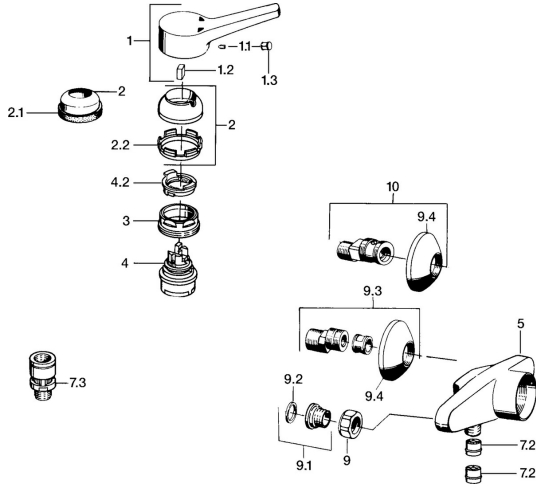

EAN: 4015474574991  
[static.hansa.com/01670103](http://static.hansa.com/01670103)

- Shower solutions
- Single-lever
- Wall mounted
- Chrome
- Single operating lever/handle, Hot/Cold symbols
- Non-return valve(s)

### Technical properties

Hot water supply	<b>max. +80°C</b>
Working pressure	<b>0.5-10 bar</b>
Backflow prevention (EN1717)	<b>EB</b>

## Spare parts

### SP01670102

	Name	Code
1	Lever, (-2004)	59901882
1.1	Screw, M5x8, SW2.5	59904755
1.2	Bushing	59904778
1.3	Plug, hot/cold	59906705
2	Covering cap	59906563
2.2	Fixing sleeve	59906695
3	Eye screw, M50x1, SW45	59904775
4	Cartridge, 4.8 eco	59904601
4.2	Hot water limiter	59904759
7.2	Non-return valve	59905714
7.3	Vacuum breaker, DN15	59911330
9	Connection nut, G3/4, AF30	59902230
9.1	Seat, G1/2, L, WAF10	59904618
9.2	Retaining ring, 23.9x15.2x2	59902689
9.3	Eccentric, G3/4xG1/2	59904793
9.4	Cover flange	59904796
10	Eccentric coupling with stop valves and cover plates, G1/2xG3/4	59902034