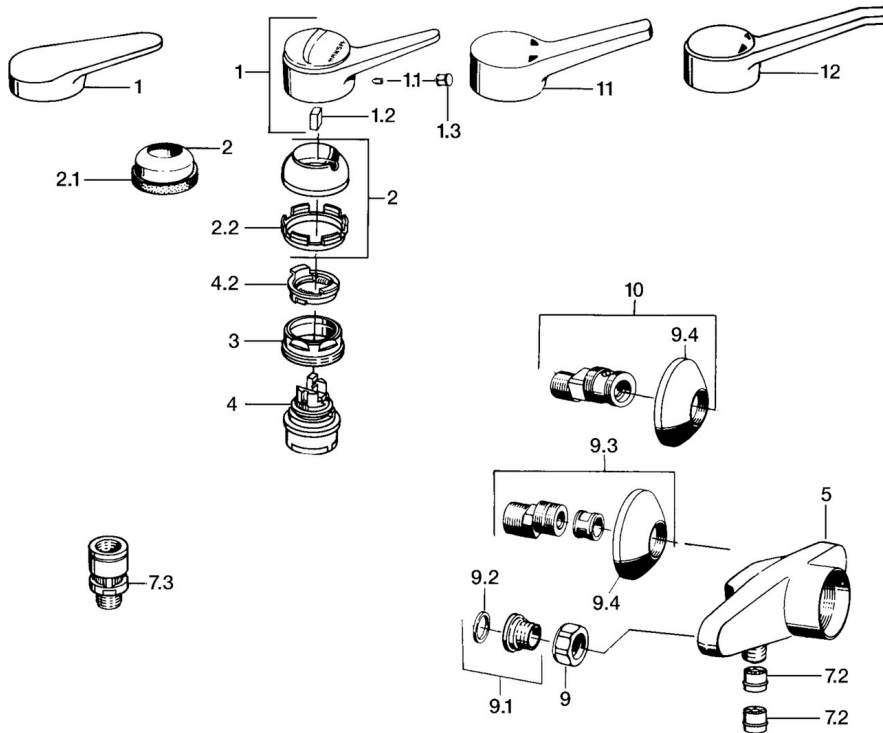

EAN: 4015474574991  
[static.hansa.com/01670103](http://static.hansa.com/01670103)

- Shower solutions
- Single-lever
- Wall mounted
- Chrome
- Single operating lever/handle, Hot/Cold symbols
- Non-return valve(s)

## Technical data

### Technical properties

Hot water supply	<b>max. +80°C</b>
Working pressure	<b>0.5-10 bar</b>
Backflow prevention (EN1717)	<b>EB</b>

### SP01670102

	Name	Code
1	Lever, (-2004)	59901882
1.1	Screw, M5x8, SW2.5	59904755
1.2	Bushing	59904778
1.3	Plug, hot/cold	59906705
2	Covering cap	59906563
2.2	Fixing sleeve	59906695
3	Eye screw, M50x1, SW45	59904775
4	Cartridge, 4.8 eco	59904601
4.2	Hot water limiter	59904759
7.2	Non-return valve	59905714
7.3	Vacuum breaker, DN15	59911330
9	Connection nut, G3/4, AF30	59902230
9.1	Seat, G1/2, L, WAF10	59904618
9.2	Retaining ring, 23.9x15.2x2	59902689
9.3	Eccentric, G3/4xG1/2	59904793
9.4	Cover flange	59904796
10	Eccentric coupling with stop valves and cover plates, G1/2xG3/4	59902034