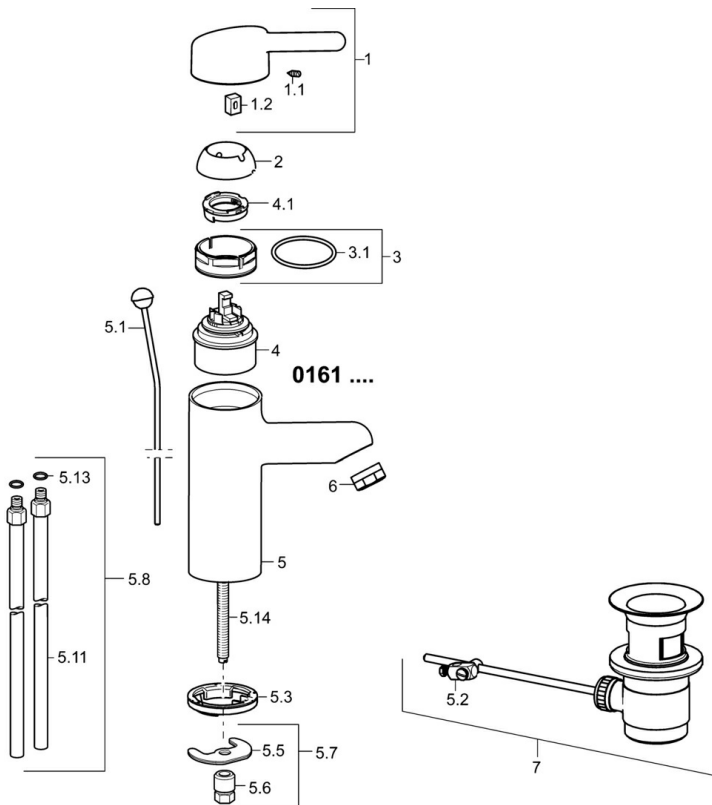

EAN: 4015474266841
static.hansa.com/01612106

- Health & Care
- Single-lever
- Deck mounted
- Chrome
- Fixed spout
- Laminar stream
- Long shape, Hot/Cold symbols, Single operating lever/handle
- Pop-up waste with draw-rod
- Limitation option for maximum temperature and flow-rate, Adjustable hot water stop (included, retrofittable)
- \varnothing 48 mm ceramic cartridge for flow and temperature control
- Copper inlet pipes
- Waterways without nickel coating, Surfaces in contact with drinking water contain less than 0.3% lead, Inner body made of DZR brass, Rapid installation system

Technical data

Flow properties

Flow-rate at 3 bar **12.0 l/min**

Technical properties

DN-size (nominal dimension) **DN15**
 Hot water supply **max. +80°C**
 Working pressure **0.5-10 bar**
 Connection size **Ø 10 mm**
 Projection **120 mm**
 Backflow prevention (EN1717) **AA**
 Material **Brass**

Regulations

EN standard **EN 817**
 Noise class **I (ISO 3822)**

Approvals and Declarations

DVGW **NW-6506CR0028**
 ABP **P-IX 29891/IA**
 Declaration of conformity **DoC**

Spare parts

SP01612103

| | Name | Code |
|------|--|----------|
| 1 | Long lever, L=149 | 02440005 |
| 1 | Long lever, L=143 | 02450006 |
| 1 | Lever, L=93 mm | 59914072 |
| 1.1 | Screw, M5x8, SW2.5 | 59904755 |
| 1.2 | Bushing | 59904778 |
| 2 | Covering cap | 59914069 |
| 3 | Tightening nut, M50x1, SW45 | 59914070 |
| 3.1 | O-ring, d 46x2 | 59912470 |
| 4 | Cartridge, 4.8 Classic | 59911437 |
| 4.1 | Hot water limiter | 59904759 |
| 5.1 | Pop-up operating rod | 59912505 |
| 5.2 | Swivel joint | 59904624 |
| 5.3 | Bottom seal | 59914591 |
| 5.5 | Fixing plate | 59904765 |
| 5.6 | Screw, M8x1, SW13 | 59904766 |
| 5.7 | Fixing set | 59910749 |
| 5.8 | Installation coupling pair | 59911791 |
| 5.11 | Coupling pipe, L=430, M10x1 | 59912550 |
| 5.13 | O-ring, d 7.65x1.78 | 59902337 |
| 5.14 | Fixing screw, M8x1, L=140 | 59912474 |
| 6 | Aerator, M24x1 STD PL HC A Laminar (2013-) | 59914054 |
| 7 | Pop-up waste | 59904620 |