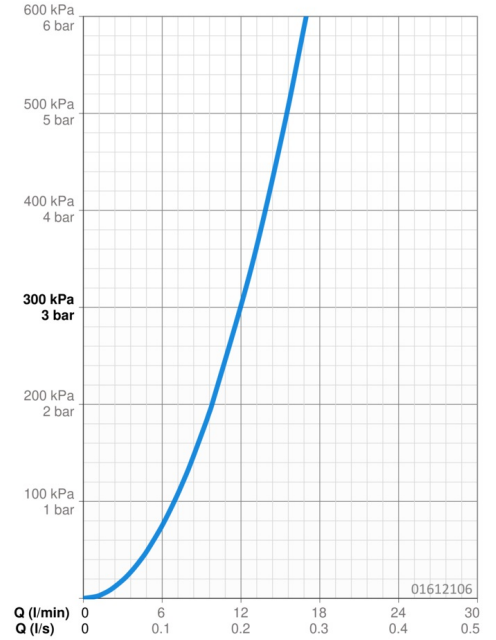

EAN: 4015474266841
static.hansa.com/01612106

- Health & Care
- Single-lever
- Deck mounted
- Chrome
- Fixed spout
- Laminar stream
- Long shape, Hot/Cold symbols, Single operating lever/handle
- Pop-up waste with draw-rod
- Limitation option for maximum temperature and flow-rate, Adjustable hot water stop (included, retrofittable)
- \varnothing 48 mm ceramic cartridge for flow and temperature control
- Copper inlet pipes
- Waterways without nickel coating, Surfaces in contact with drinking water contain less than 0.3% lead, Inner body made of DZR brass, Rapid installation system

Technical data

Flow properties

Flow-rate at 3 bar **12.0 l/min**

Technical properties

DN-size (nominal dimension) **DN15**
 Hot water supply **max. +80°C**
 Working pressure **0.5-10 bar**
 Connection size **Ø 10 mm**
 Projection **120 mm**
 Backflow prevention (EN1717) **AA**
 Material **Brass**

Regulations

EN standard **EN 817**
 Noise class **I (ISO 3822)**

Approvals and Declarations

DVGW **NW-6506CR0028**
 ABP **P-IX 29891/IA**
 Declaration of conformity **DoC**

Spare parts

SP01612103

| | Name | Code |
|------|--|----------|
| 1 | Long lever, L=149 | 02440005 |
| 1 | Long lever, L=143 | 02450006 |
| 1 | Lever, L=93 mm | 59914072 |
| 1.1 | Screw, M5x8, SW2.5 | 59904755 |
| 1.2 | Bushing | 59904778 |
| 2 | Covering cap | 59914069 |
| 3 | Tightening nut, M50x1, SW45 | 59914070 |
| 3.1 | O-ring, d 46x2 | 59912470 |
| 4 | Cartridge, 4.8 Classic | 59911437 |
| 4.1 | Hot water limiter | 59904759 |
| 5.1 | Pop-up operating rod | 59912505 |
| 5.2 | Swivel joint | 59904624 |
| 5.3 | Bottom seal | 59914591 |
| 5.5 | Fixing plate | 59904765 |
| 5.6 | Screw, M8x1, SW13 | 59904766 |
| 5.7 | Fixing set | 59910749 |
| 5.8 | Installation coupling pair | 59911791 |
| 5.11 | Coupling pipe, L=430, M10x1 | 59912550 |
| 5.13 | O-ring, d 7.65x1.78 | 59902337 |
| 5.14 | Fixing screw, M8x1, L=140 | 59912474 |
| 6 | Aerator, M24x1 STD PL HC A Laminar (2013-) | 59914054 |
| 7 | Pop-up waste | 59904620 |