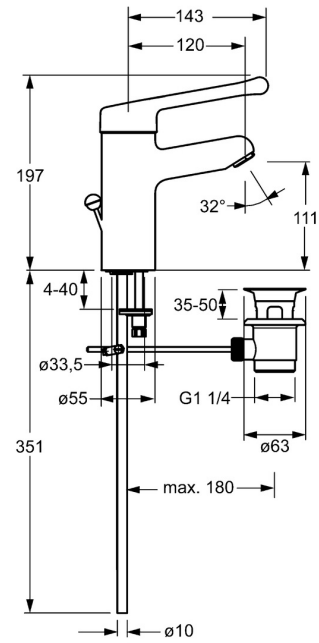

EAN: 4015474266841
static.hansa.com/01612106

- Health & Care
- Single-lever
- Deck mounted
- Chrome
- Fixed spout
- Laminar stream
- Long shape, Hot/Cold symbols, Single operating lever/handle
- Pop-up waste with draw-rod
- Limitation option for maximum temperature and flow-rate, Adjustable hot water stop (included, retrofittable)
- \varnothing 48 mm ceramic cartridge for flow and temperature control
- Copper inlet pipes
- Waterways without nickel coating, Surfaces in contact with drinking water contain less than 0.3% lead, Inner body made of DZR brass, Rapid installation system

Technical data

Flow properties

Flow-rate at 3 bar **12.0 l/min**

Technical properties

DN-size (nominal dimension) **DN15**
 Hot water supply **max. +80°C**
 Working pressure **0.5-10 bar**
 Connection size **Ø 10 mm**
 Projection **120 mm**
 Backflow prevention (EN1717) **AA**
 Material **Brass**

Regulations

EN standard **EN 817**
 Noise class **I (ISO 3822)**

Approvals and Declarations

DVGW **NW-6506CR0028**
 ABP **P-IX 29891/IA**
 Declaration of conformity **DoC**

Spare parts

SP01612103

| | Name | Code |
|------|--|----------|
| 1 | Long lever, L=149 | 02440005 |
| 1 | Long lever, L=143 | 02450006 |
| 1 | Lever, L=93 mm | 59914072 |
| 1.1 | Screw, M5x8, SW2.5 | 59904755 |
| 1.2 | Bushing | 59904778 |
| 2 | Covering cap | 59914069 |
| 3 | Tightening nut, M50x1, SW45 | 59914070 |
| 3.1 | O-ring, d 46x2 | 59912470 |
| 4 | Cartridge, 4.8 Classic | 59911437 |
| 4.1 | Hot water limiter | 59904759 |
| 5.1 | Pop-up operating rod | 59912505 |
| 5.2 | Swivel joint | 59904624 |
| 5.3 | Bottom seal | 59914591 |
| 5.5 | Fixing plate | 59904765 |
| 5.6 | Screw, M8x1, SW13 | 59904766 |
| 5.7 | Fixing set | 59910749 |
| 5.8 | Installation coupling pair | 59911791 |
| 5.11 | Coupling pipe, L=430, M10x1 | 59912550 |
| 5.13 | O-ring, d 7.65x1.78 | 59902337 |
| 5.14 | Fixing screw, M8x1, L=140 | 59912474 |
| 6 | Aerator, M24x1 STD PL HC A Laminar (2013-) | 59914054 |
| 7 | Pop-up waste | 59904620 |