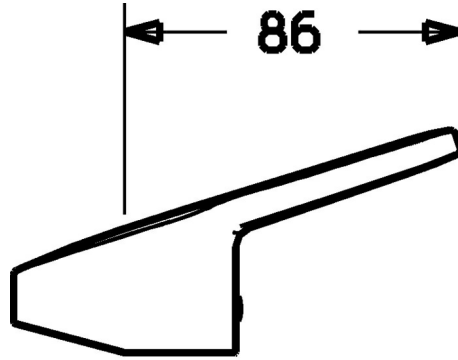

EAN: 4015474135147
static.hansa.com/01580073

- Bathroom
- Accessories
- Chrome
- Hot/Cold symbols

Technical data

Technical properties

Length / Height

86 mm