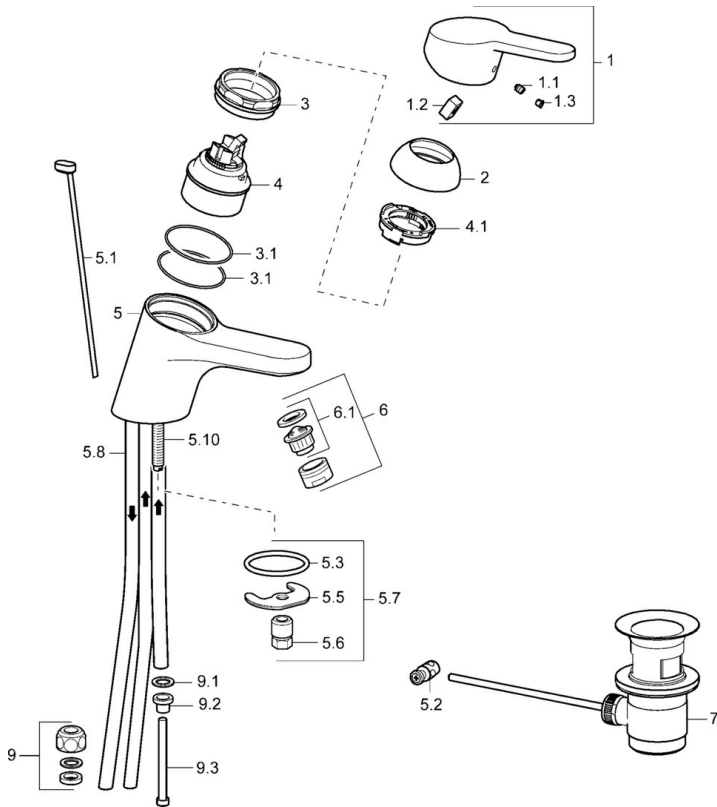

EAN: 4015474160064  
[static.hansa.com/01571173](http://static.hansa.com/01571173)

- Washbasin
- Single-lever, Low pressure
- Deck mounted
- Chrome
- Standard aerator
- Hot/Cold symbols
- Pop-up waste with draw-rod
- Limitation option for maximum temperature and flow-rate, Adjustable hot water stop (included, retrofittable)
- $\varnothing$  48 mm ceramic eco cartridge for flow and temperature control
- Copper inlet pipes
- Inner body made of DZR brass, Rapid installation system

## Technical data

### Technical properties

DN-size (nominal dimension)	<b>DN15</b>
Hot water supply	<b>max. +80°C</b>
Working pressure	<b>0.5-5 bar</b>
Projection	<b>123 mm</b>
Material	<b>Brass</b>

### SP01571173

	Name	Code
1	Lever, L=86 mm	01580073
1.1	Screw, M5x8, SW2.5	59904755
1.2	Bushing	59904778
1.3	Symbol plug Grey	59912112
2	Covering cap	59913068
3	Screw, M50x1, SW45	59913069
3.1	O-ring, d 48x2	59913072
4	Cartridge, 4.8 eco	59904601
4.1	Hot water limiter	59904759
5.1	Pop-up operating rod	59913067
5.2	Swivel joint	59904624
5.3	Gasket, 37x48x3.5	59911422
5.5	Fixing plate	59904765
5.6	Screw, M8x1, SW13	59904766
5.7	Fixing set	59910749
5.8	Pipe Discontinued	59913076
5.10	Fixing screw, M8x1, L=140	59912474
6	Aerator, M24x1 A, low pressure	59902692
6.1	Aerator, M22/24, ND	59901553
7	Pop-up waste	59904620
9	Fitting nut	59904969
9.1	Sealing kit, 14.9x8.5x1	59902352
9.2	Sealing kit, 10x8	59902272
9.3	Hose	59902151
N.I.	Key, SW45/SW50	59905190