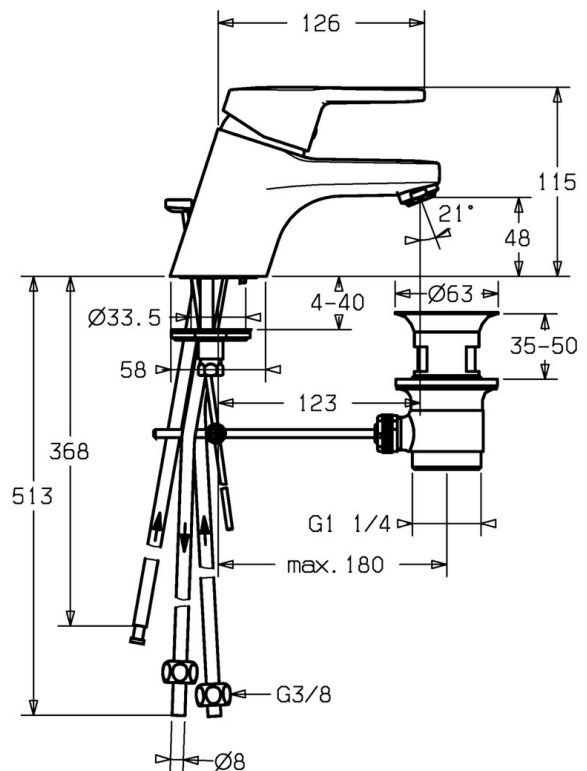

EAN: 4015474160064  
[static.hansa.com/01571173](http://static.hansa.com/01571173)

- Washbasin
- Single-lever, Low pressure
- Deck mounted
- Chrome
- Standard aerator
- Hot/Cold symbols
- Pop-up waste with draw-rod
- Limitation option for maximum temperature and flow-rate, Adjustable hot water stop (included, retrofittable)
- $\varnothing$  48 mm ceramic eco cartridge for flow and temperature control
- Copper inlet pipes
- Inner body made of DZR brass, Rapid installation system

### Technical properties

DN-size (nominal dimension)	<b>DN15</b>
Hot water supply	<b>max. +80°C</b>
Working pressure	<b>0.5-5 bar</b>
Projection	<b>123 mm</b>
Material	<b>Brass</b>

### SP01571173

	Name	Code
1	Lever, L=86 mm	01580073
1.1	Screw, M5x8, SW2.5	59904755
1.2	Bushing	59904778
1.3	Symbol plug Grey	59912112
2	Covering cap	59913068
3	Screw, M50x1, SW45	59913069
3.1	O-ring, d 48x2	59913072
4	Cartridge, 4.8 eco	59904601
4.1	Hot water limiter	59904759
5.1	Pop-up operating rod	59913067
5.2	Swivel joint	59904624
5.3	Gasket, 37x48x3.5	59911422
5.5	Fixing plate	59904765
5.6	Screw, M8x1, SW13	59904766
5.7	Fixing set	59910749
5.8	Pipe Discontinued	59913076
5.10	Fixing screw, M8x1, L=140	59912474
6	Aerator, M24x1 A, low pressure	59902692
6.1	Aerator, M22/24, ND	59901553
7	Pop-up waste	59904620
9	Fitting nut	59904969
9.1	Sealing kit, 14.9x8.5x1	59902352
9.2	Sealing kit, 10x8	59902272
9.3	Hose	59902151
N.I.	Key, SW45/SW50	59905190