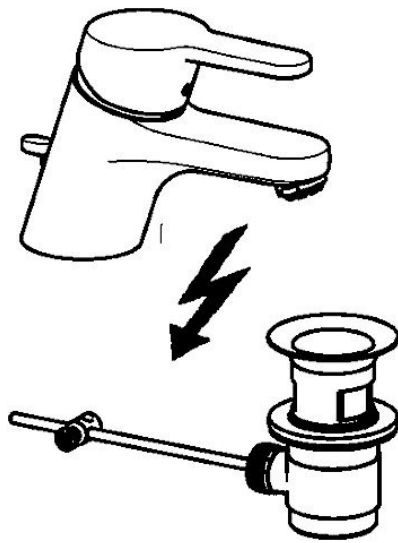

EAN: 4015474160064  
[static.hansa.com/01571173](http://static.hansa.com/01571173)

- Washbasin
- Single-lever, Low pressure
- Deck mounted
- Chrome
- Standard aerator
- Hot/Cold symbols
- Pop-up waste with draw-rod
- Limitation option for maximum temperature and flow-rate, Adjustable hot water stop (included, retrofittable)
- $\varnothing$  48 mm ceramic eco cartridge for flow and temperature control
- Copper inlet pipes
- Inner body made of DZR brass, Rapid installation system

### Technical properties

DN-size (nominal dimension)	<b>DN15</b>
Hot water supply	<b>max. +80°C</b>
Working pressure	<b>0.5-5 bar</b>
Projection	<b>123 mm</b>
Material	<b>Brass</b>

### SP01571173

	Name	Code
1	Lever, L=86 mm	01580073
1.1	Screw, M5x8, SW2.5	59904755
1.2	Bushing	59904778
1.3	Symbol plug Grey	59912112
2	Covering cap	59913068
3	Screw, M50x1, SW45	59913069
3.1	O-ring, d 48x2	59913072
4	Cartridge, 4.8 eco	59904601
4.1	Hot water limiter	59904759
5.1	Pop-up operating rod	59913067
5.2	Swivel joint	59904624
5.3	Gasket, 37x48x3.5	59911422
5.5	Fixing plate	59904765
5.6	Screw, M8x1, SW13	59904766
5.7	Fixing set	59910749
5.8	Pipe Discontinued	59913076
5.10	Fixing screw, M8x1, L=140	59912474
6	Aerator, M24x1 A, low pressure	59902692
6.1	Aerator, M22/24, ND	59901553
7	Pop-up waste	59904620
9	Fitting nut	59904969
9.1	Sealing kit, 14.9x8.5x1	59902352
9.2	Sealing kit, 10x8	59902272
9.3	Hose	59902151
N.I.	Key, SW45/SW50	59905190