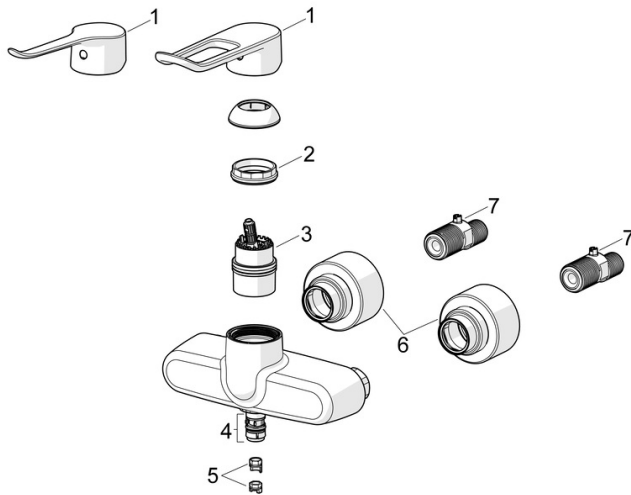

Clever design with a world of information inside.

- Washbasin
- Public & Semi-public, Health & Care
- Single-lever, Self-powered, Bluetooth®, Lead free
- Wall mounted
- Chrome
- Swivel spout
- Laminar stream
- Pin shape
- \varnothing 40 mm ceramic cartridge for flow and temperature control
- Eccentric coupling(s)
- Inner body made of composite

Protection class **IP 55**

Approvals and Declarations

Declaration of conformity **RED**
 EPD **S-P-06391**

Spare parts

SP01556269

	Name	Code
01	Long lever, L=140	45240003
01	Long lever, L=162	59914716
02	Tightening nut, M42x1.5, SW 38	59914128
03	Cartridge	59914665
04	Sealing kit for spout	59914720
05	Spout overturning stopper, 60° / 0°	59914264
05	Limiter, 120°	59914728
06	Cover flange pair	290014
07	Eccentric	59914082
N.I.	Filter sealing, G3/4	59911076