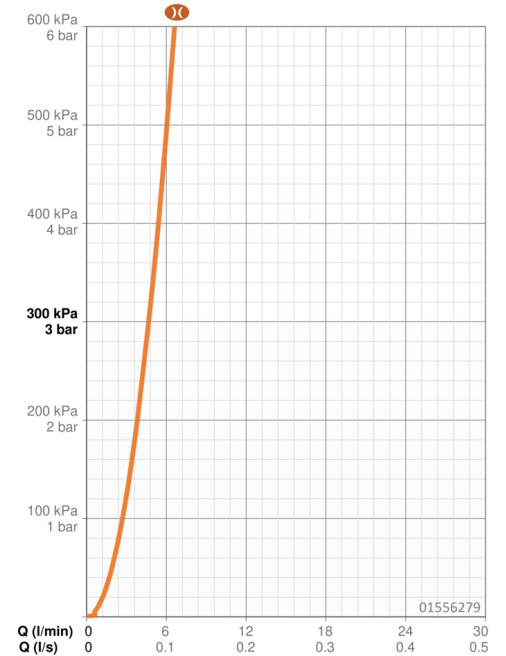

Technical data

Flow properties

Flow-rate at 3 bar (with flow reducers) **4.7 l/min**

Technical properties

Hot water supply **max. +65°C**
Working pressure **1-10 bar**
Connection size **G3/4**
Installation width **150 ± 3 mm**
Material **Brass/Plastic**

Electronic properties

Bluetooth version **5.x (D060576)**

Regulations

EU Directives **C € Radio Equipment Directive 2014/53/EU , Low Voltage Directive 2014/35/EU , EMC Directive 2014/30/EU , RoHS Directive 2011/65/EU**

EN standard **EN 817, ETSI EN 301 489-1 V1.9.2, ETSI EN 300 328 v2.2.2 , EN 61000-6-1:2007 , EN 61000-6-3:2007+A1:2011+AC:2012 , EN 60335-1:2012+A11+A13+A14+A15:2021, Part 19.11.4**

Noise class **I (ISO 3822)**

Protection class **IP 55**

Approvals and Declarations

Declaration of conformity **RED**
EPD **S-P-06391**