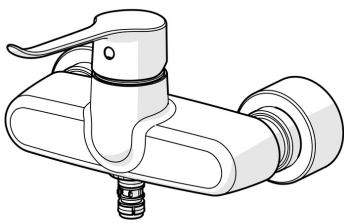

EAN: 4057304020490
static.hansa.com/01556279

This faucet is designed for Health care usage.

With its Low lead water ways and a well designed body that is easy to clean while the long lever makes it easy and intuitive to operate.

With our latest technology it is possible to connect this faucet to the Digital water management service. The online service helps monitoring of the usage to prevent stagnation and to follow-up the temperatures in the piping. Measuring technology inside the faucet body is self-powered by water, no batteries needed.

Clever design with a world of information inside.

- Washbasin
- Public & Semi-public, Health & Care
- Single-lever, Self-powered, Bluetooth®, Lead free
- Wall mounted
- Chrome
- Swivel spout
- Laminar stream
- Pin shape
- \varnothing 40 mm ceramic cartridge for flow and temperature control
- Eccentric coupling(s)
- Inner body made of composite

Technical data

Flow properties

Flow-rate at 3 bar (with flow reducers) **4.7 l/min**

Technical properties

Hot water supply **max. +65°C**
 Working pressure **1-10 bar**
 Connection size **G3/4**
 Installation width **150 ± 3 mm**
 Material **Brass/Plastic**