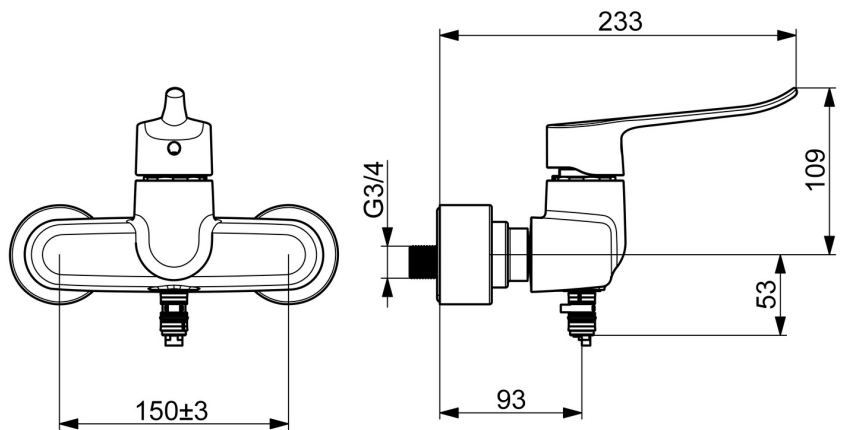

EAN: 4057304020490
static.hansa.com/01556279

This faucet is designed for Health care usage.

With its Low lead water ways and a well designed body that is easy to clean while the long lever makes it easy and intuitive to operate.

Clever design with a world of information inside.

- Washbasin
- Public & Semi-public, Health & Care
- Single-lever, Self-powered, Bluetooth®, Lead free
- Wall mounted
- Chrome
- Swivel spout
- Laminar stream
- Pin shape
- \varnothing 40 mm ceramic cartridge for flow and temperature control
- Eccentric coupling(s)
- Inner body made of composite

Technical data

Flow properties

Flow-rate at 3 bar (with flow reducers) **4.7 l/min**

Technical properties

Hot water supply **max. +65°C**
 Working pressure **1-10 bar**
 Connection size **G3/4**
 Installation width **150 ± 3 mm**
 Material **Brass/Plastic**

Protection class **IP 55**

Approvals and Declarations

Declaration of conformity **RED**
 EPD **S-P-06391**

Spare parts

SP01556269

	Name	Code
01	Long lever, L=140	45240003
01	Long lever, L=162	59914716
02	Tightening nut, M42x1.5, SW 38	59914128
03	Cartridge	59914665
04	Sealing kit for spout	59914720
05	Spout overturning stopper, 60° / 0°	59914264
05	Limiter, 120°	59914728
06	Cover flange pair	290014
07	Eccentric	59914082
N.I.	Filter sealing, G3/4	59911076