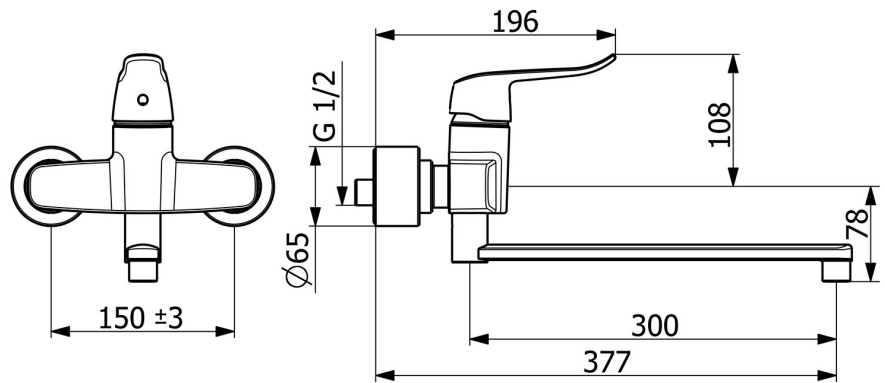

EAN: 4057304013133
static.hansa.com/01546283

HANSACLINICA wall-mounted washbasin faucet. Firm lever offers good usability to all users and situations. Swivel spout 120° (length=300 mm) with nickel-free waterways and laminar flow. The angle of swiveling can be limited to 60° or it can be locked. In-built limitation options for water temperature and maximum flow-rate. Includes three-time sealed cover plates.

- Washbasin
- Health & Care
- Single-lever
- Wall mounted
- Chrome
- Swivel spout, Swivel range limiting option, Profile construction
- Laminar stream
- Long shape, Hot/Cold symbols, Single operating lever/handle
- Limitation option for maximum temperature and flow-rate, Adjustable hot water stop (included, retrofittable)
- Litter filter(s), ϕ 40 mm ceramic cartridge for flow and temperature control
- Eccentric coupling(s), Cover plate(s), with integrated shut-off valve(s), Silencer(s), Cover plate triple sealed
- Inner body made of DZR brass, Waterways without nickel coating
- grease without Silicon

Technical data

Flow properties

Flow-rate at 3 bar (with flow reducers) **10.2 l/min**

Technical properties

DN-size (nominal dimension) **DN15**
 Hot water supply **max. +80°C**
 Working pressure **0.5-10 bar**
 Connection size **G1/2**
 Installation width **150 ± 15 mm**
 Projection **377 mm**
 Backflow prevention (EN1717) **AA**
 Material **Brass**

Spare parts

SP01536286

	Name	Code
01	Long lever, L=162	59914716
01	Lever, L=136	59914719
02	Tightening nut, M42x1.5, SW 38	59914128
03	Cartridge, 4.0 Classic	59914129
04	Cover flange	59914717
05	Filter sealing, G3/4	59911076
06	Sealing kit for spout	59914720
07	Limiter, 120°	59914728
08	Spout overturning stopper, 60°/0°	59914264
09	Spout, L=100	59914658
09	Spout, L=200	59914659
09	Spout, L=300	59914660
10	Aerator, M22x1 STD PL HC A Laminar	1003610V