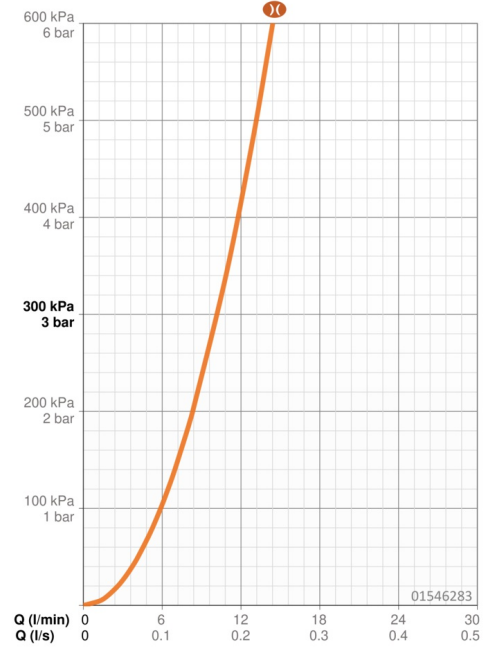

Technical data

Flow properties

Flow-rate at 3 bar (with flow reducers) **10.2 l/min**

Technical properties

DN-size (nominal dimension) **DN15**
Hot water supply **max. +80°C**
Working pressure **0.5-10 bar**
Connection size **G1/2**
Installation width **150 ± 15 mm**
Projection **377 mm**
Backflow prevention (EN1717) **AA**
Material **Brass**

Regulations

EN standard **EN 817**
Noise class **I (ISO 3822)**

Approvals and Declarations

KIWA **K6116/08**
DVGW **DW-6506DL0556**
ABP **PA-IX 29901/IA**
Declaration of conformity **DoC**
EPD **S-P-06391**