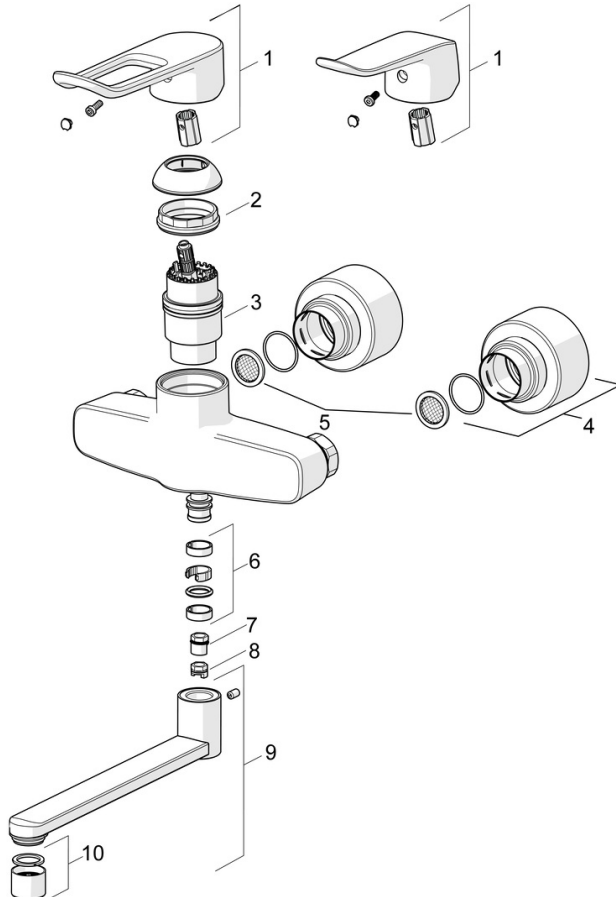

EAN: 4057304013133
static.hansa.com/01546283

HANSACLINICA wall-mounted washbasin faucet. Firm lever offers good usability to all users and situations. Swivel spout 120° (length=300 mm) with nickel-free waterways and laminar flow. The angle of swiveling can be limited to 60° or it can be locked. In-built limitation options for water temperature and maximum flow-rate. Includes three-time sealed cover plates.

- Washbasin
- Health & Care
- Single-lever
- Wall mounted
- Chrome
- Swivel spout, Swivel range limiting option, Profile construction
- Laminar stream
- Long shape, Hot/Cold symbols, Single operating lever/handle
- Limitation option for maximum temperature and flow-rate, Adjustable hot water stop (included, retrofittable)
- Litter filter(s), ϕ 40 mm ceramic cartridge for flow and temperature control
- Eccentric coupling(s), Cover plate(s), with integrated shut-off valve(s), Silencer(s), Cover plate triple sealed
- Inner body made of DZR brass, Waterways without nickel coating
- grease without Silicon

Technical data

Flow properties

Flow-rate at 3 bar (with flow reducers) **10.2 l/min**

Technical properties

DN-size (nominal dimension) **DN15**
 Hot water supply **max. +80°C**
 Working pressure **0.5-10 bar**
 Connection size **G1/2**
 Installation width **150 ± 15 mm**
 Projection **377 mm**
 Backflow prevention (EN1717) **AA**
 Material **Brass**

Spare parts

SP01536286

	Name	Code
01	Long lever, L=162	59914716
01	Lever, L=136	59914719
02	Tightening nut, M42x1.5, SW 38	59914128
03	Cartridge, 4.0 Classic	59914129
04	Cover flange	59914717
05	Filter sealing, G3/4	59911076
06	Sealing kit for spout	59914720
07	Limiter, 120°	59914728
08	Spout overturning stopper, 60°/0°	59914264
09	Spout, L=100	59914658
09	Spout, L=200	59914659
09	Spout, L=300	59914660
10	Aerator, M22x1 STD PL HC A Laminar	1003610V