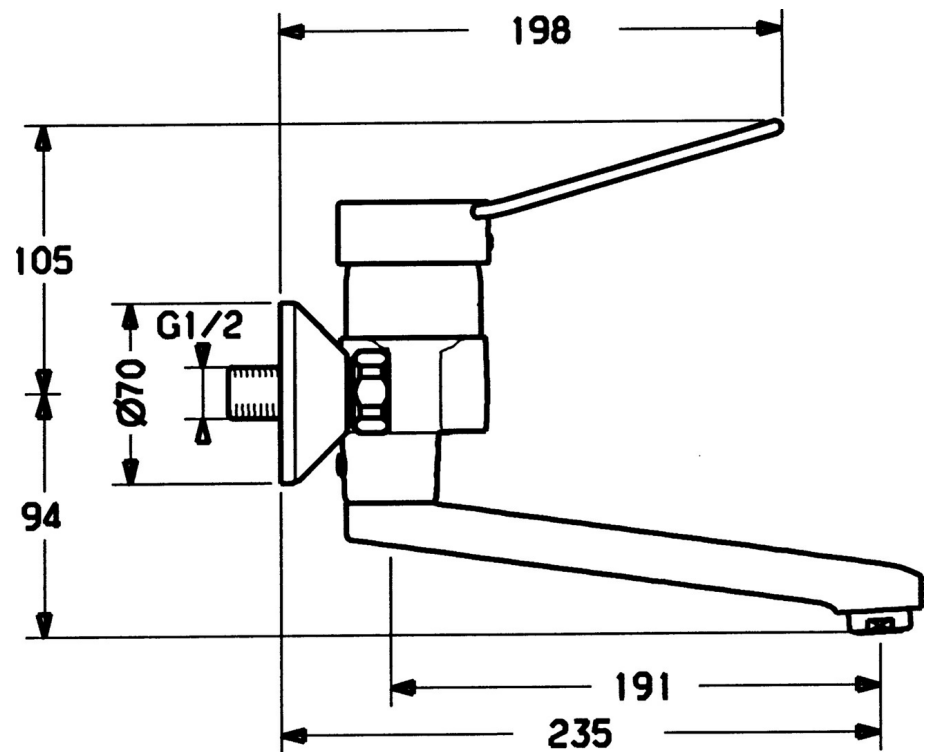

EAN: 4015474023925
static.hansa.com/01536206

- Health & Care
- Single-lever
- Wall mounted
- Chrome
- Single operating lever/handle, Hot/Cold symbols
- Eccentric coupling(s)

Technical data

Technical properties

Hot water supply	max. +80°C
Working pressure	0.5-10 bar
Material	Brass

Regulations

EN standard	EN 817
-------------	---------------