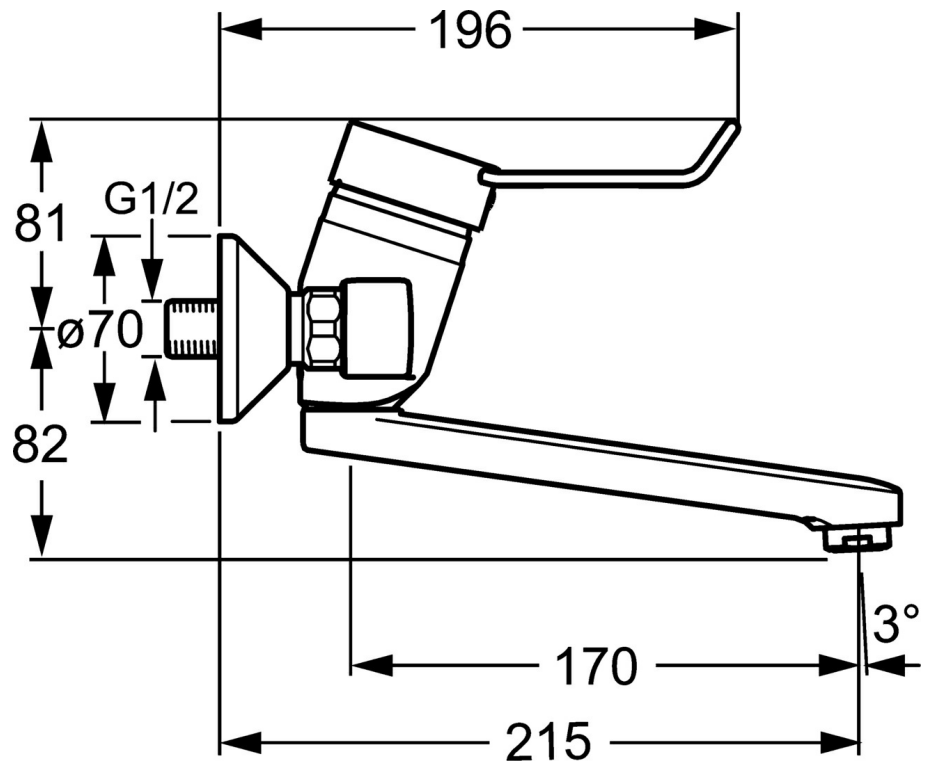

EAN: 4015474135802
static.hansa.com/01536176

- Health & Care
- Single-lever
- Wall mounted
- Chrome
- Swivel spout, Lockable in the middle position
- Laminar stream
- Single operating lever/handle, Loop shape, Long shape, Hot/Cold symbols
- Limitation option for maximum temperature and flow-rate, Adjustable hot water stop (included, retrofittable)
- ø 48 mm ceramic eco cartridge for flow and temperature control
- Eccentric coupling(s), Cover plate(s), Silencer(s)
- Inner body made of DZR brass, Waterways without nickel coating

Technical data

Flow properties

Eco-flow at 3 bar	6.0 l/min
Flow-rate at 3 bar	12.0 l/min

Technical properties

DN-size (nominal dimension)	DN15
Hot water supply	max. +80°C
Working pressure	0.5-10 bar
Installation width	cc150 ± 20 mm
Projection	215 mm
Material	Brass