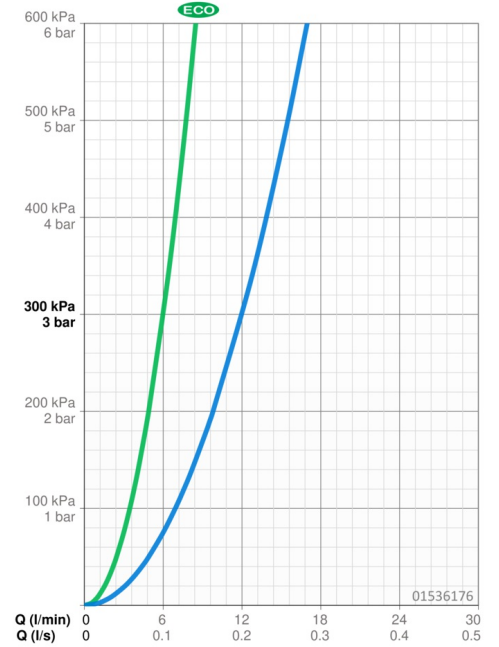

Technical data

Flow properties

Eco-flow at 3 bar	6.0 l/min
Flow-rate at 3 bar	12.0 l/min

Technical properties

DN-size (nominal dimension)	DN15
Hot water supply	max. +80°C
Working pressure	0.5-10 bar
Installation width	cc150 ± 20 mm
Projection	215 mm
Material	Brass

Regulations

EN standard	EN 817
Noise class	I (ISO 3822)