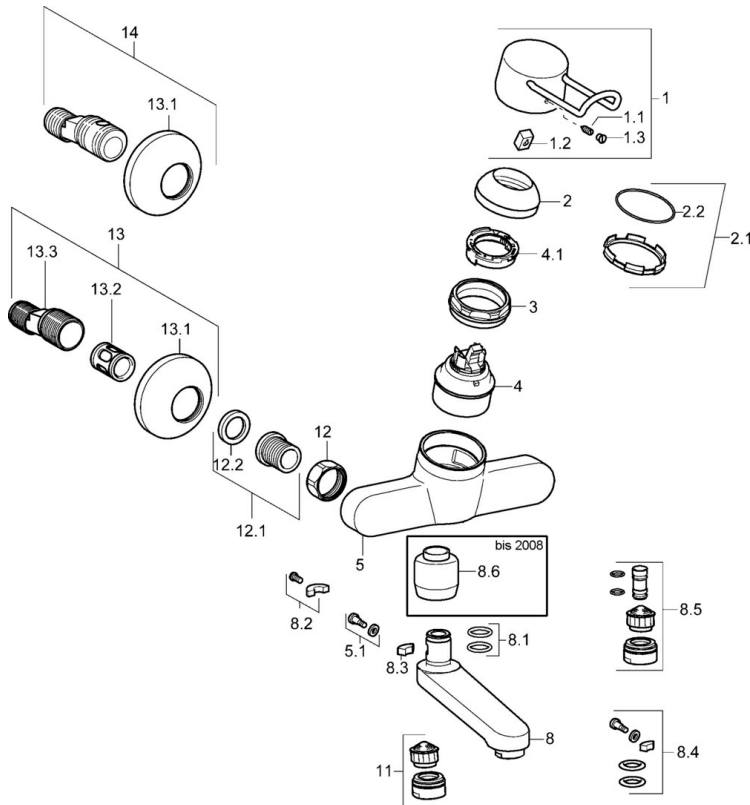

EAN: 4015474135802
static.hansa.com/01536176

- Health & Care
- Single-lever
- Wall mounted
- Chrome
- Swivel spout, Lockable in the middle position
- Laminar stream
- Single operating lever/handle, Loop shape, Long shape, Hot/Cold symbols
- Limitation option for maximum temperature and flow-rate, Adjustable hot water stop (included, retrofittable)
- ø 48 mm ceramic eco cartridge for flow and temperature control
- Eccentric coupling(s), Cover plate(s), Silencer(s)
- Inner body made of DZR brass, Waterways without nickel coating

Regulations

EN standard	EN 817
Noise class	I (ISO 3822)

Spare parts

SP01526176

	Name	Code
1	Lever, L=110 Discontinued	01580076
1.1	Screw, M5x8, SW2.5	59904755
1.2	Bushing	59904778
1.3	Symbol plug Grey	59912112
2	Covering cap	59906563
2.1	Clamping ring	59913073
2.2	O-ring, d 46x2	59912470
3	Screw, M50x1, SW45	59913069
4	Cartridge, 4.8 eco	59904601
4.1	Hot water limiter	59904759
5.1	Fixing screw, M6x12, AF2.5	59904804
8	Spout, L=170	59911183
8	Spout, L=96	59910419
8	Spout, L=235	59910417
8	Spout, L=235 (2019-)	59914767
8	Spout, L=96 (2019-)	59914765
8	Spout, L=170 (2019-)	59914766
8	Spout, L=116 Discontinued	59912048
8	Spout, L=145	59911380
8.1	O-ring, d 15x2.5	59910423
8.2	Limiter	59910421
8.3	Limiter	59910422
8.4	Maintenance set	59912230
8.5	Emptying valve	59912483
8.6	Adapter, M18x1 Discontinued	59913074
11	Aerator, M24x1 STD PL HC A Laminar (2013-)	59914054
11	Aerator, M24x1, 7 l/min (-2013) Discontinued	59912004
12	Connection nut, G3/4, AF30	59902230
12.1	Seat, G1/2, L, WAF10	59904618
12.2	Retaining ring, 23.9x15.2x2	59902689
13	Eccentric, G3/4xG1/2	59904793
13.1	Cover flange	59904796
13.2	Silencer	59904792
13.3	Eccentric connector, G3/4xG1/2, DN15	59910254
14	Eccentric coupling with stop valves and cover plates, G1/2xG3/4	59902034
N.I.	Screw, M6x10, 2,5	59911435
N.I.	Key, SW45/SW50	59905190