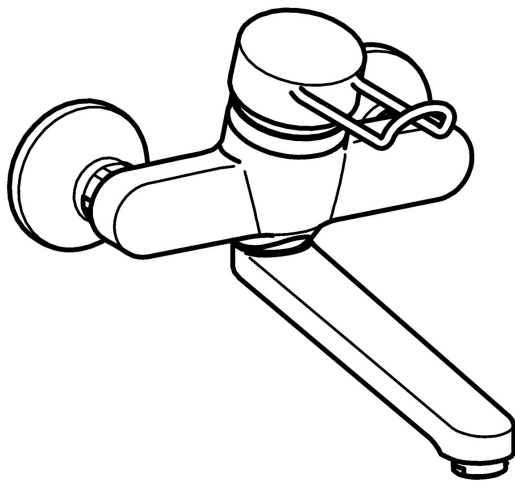

EAN: 4015474135802
static.hansa.com/01536176

- Health & Care
- Single-lever
- Wall mounted
- Chrome
- Swivel spout, Lockable in the middle position
- Laminar stream
- Single operating lever/handle, Loop shape, Long shape, Hot/Cold symbols
- Limitation option for maximum temperature and flow-rate, Adjustable hot water stop (included, retrofittable)
- ø 48 mm ceramic eco cartridge for flow and temperature control
- Eccentric coupling(s), Cover plate(s), Silencer(s)
- Inner body made of DZR brass, Waterways without nickel coating

Technical data

Flow properties

Eco-flow at 3 bar	6.0 l/min
Flow-rate at 3 bar	12.0 l/min

Technical properties

DN-size (nominal dimension)	DN15
Hot water supply	max. +80°C
Working pressure	0.5-10 bar
Installation width	cc150 ± 20 mm
Projection	215 mm
Material	Brass