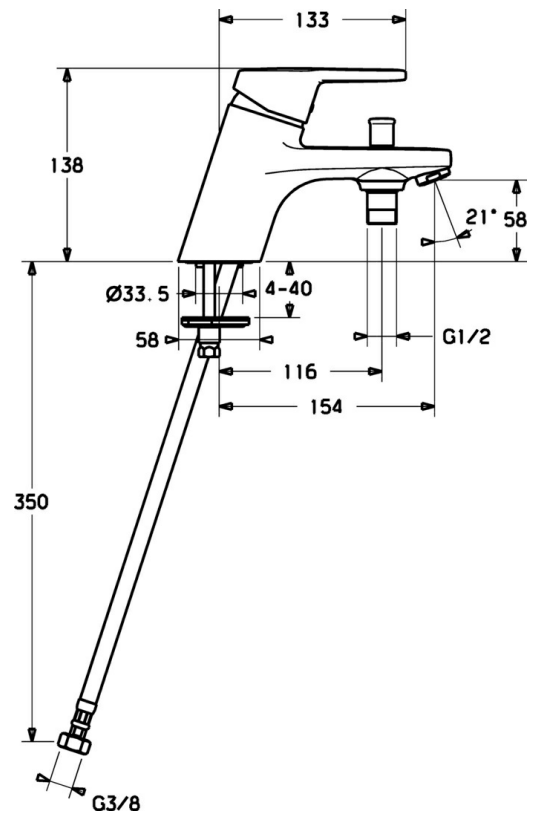

EAN: 4015474135567
static.hansa.com/01512273

- Bath tub & Shower
- Single-lever
- Rim mounted
- Chrome
- Standard aerator
- Hot/Cold symbols, Single operating lever/handle
- Pull operated diverter, Automatic reset
- Limitation option for maximum temperature and flow-rate, Adjustable hot water stop (included, retrofittable)
- Non-return valve(s), \varnothing 48 mm ceramic eco cartridge for flow and temperature control
- Inner body made of DZR brass
- protected against back-flow in domestic use (according to DIN EN 1717)

Technical data

Flow properties

Flow-rate at 3 bar **16.8 / 16.8 l/min**

Technical properties

DN-size (nominal dimension) **DN15**
 Hot water supply **max. +80°C**
 Working pressure **0.5-10 bar**
 Projection **153 mm**
 Backflow prevention (EN1717) **EB**

Regulations

EN standard **EN 817**

Spare parts

SP01512273

	Name	Code
1	Lever, L=86 mm	01580073
1.1	Screw, M5x8, SW2.5	59904755
1.2	Bushing	59904778
1.3	Symbol plug Grey	59912112
2	Covering cap	59913068
3	Screw, M50x1, SW45	59913069
3.1	O-ring, d 48x2	59913072
4	Cartridge, 4.8 eco	59904601
4.1	Hot water limiter	59904759
5.1	Spacer ring Discontinued	59906787
5.3	O-ring, 42x3.5	59904764
5.5	Fixing plate	59904765
5.6	Screw, M8x1, SW13	59904766
5.7	Fixing set	59912113
5.8	Flexible pipe	59913071
5.9	Flexible pipe, L=430, G3/8-M10x1	59912515
5.10	O-ring, d 7.65x1.78	59902337
5.11	Gasket, 9.5x14.4x2	59912551
5.12	Fixing screw, M8x1, L=140	59912474
6	Aerator, M24x1 B	59905872
6.1	Aerator, M22/M24	59905873
7	Diverter	59912706
7.1	Diverter knob	59912801
7.2	Non-return valve	59905714
8	Holder Discontinued	59912880
N.I.	Key, SW45/SW50	59905190