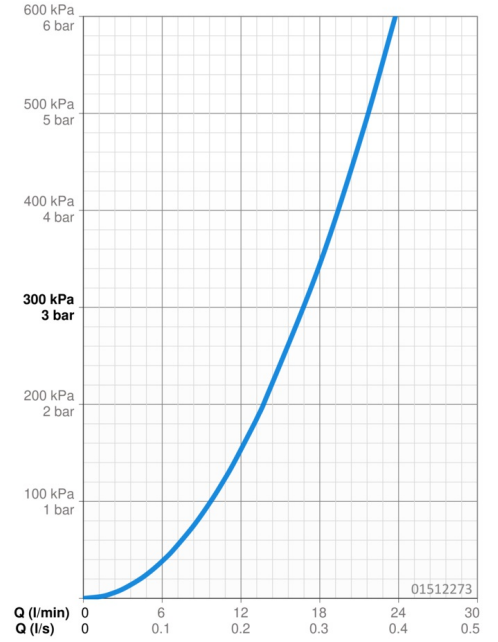

EAN: 4015474135567
static.hansa.com/01512273

- Bath tub & Shower
- Single-lever
- Rim mounted
- Chrome
- Standard aerator
- Hot/Cold symbols, Single operating lever/handle
- Pull operated diverter, Automatic reset
- Limitation option for maximum temperature and flow-rate, Adjustable hot water stop (included, retrofittable)
- Non-return valve(s), \varnothing 48 mm ceramic eco cartridge for flow and temperature control
- Inner body made of DZR brass
- protected against back-flow in domestic use (according to DIN EN 1717)

Technical data

Flow properties

Flow-rate at 3 bar **16.8 / 16.8 l/min**

Technical properties

DN-size (nominal dimension) **DN15**
 Hot water supply **max. +80°C**
 Working pressure **0.5-10 bar**
 Projection **153 mm**
 Backflow prevention (EN1717) **EB**

Regulations

EN standard **EN 817**

Spare parts

SP01512273

	Name	Code
1	Lever, L=86 mm	01580073
1.1	Screw, M5x8, SW2.5	59904755
1.2	Bushing	59904778
1.3	Symbol plug Grey	59912112
2	Covering cap	59913068
3	Screw, M50x1, SW45	59913069
3.1	O-ring, d 48x2	59913072
4	Cartridge, 4.8 eco	59904601
4.1	Hot water limiter	59904759
5.1	Spacer ring Discontinued	59906787
5.3	O-ring, 42x3.5	59904764
5.5	Fixing plate	59904765
5.6	Screw, M8x1, SW13	59904766
5.7	Fixing set	59912113
5.8	Flexible pipe	59913071
5.9	Flexible pipe, L=430, G3/8-M10x1	59912515
5.10	O-ring, d 7.65x1.78	59902337
5.11	Gasket, 9.5x14.4x2	59912551
5.12	Fixing screw, M8x1, L=140	59912474
6	Aerator, M24x1 B	59905872
6.1	Aerator, M22/M24	59905873
7	Diverter	59912706
7.1	Diverter knob	59912801
7.2	Non-return valve	59905714
8	Holder Discontinued	59912880
N.I.	Key, SW45/SW50	59905190