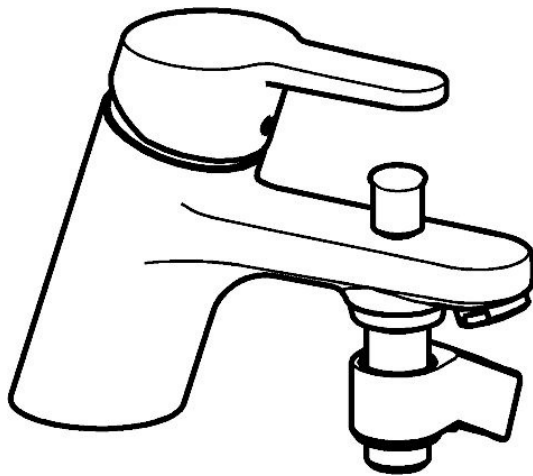

EAN: 4015474135567
static.hansa.com/01512273

- Bath tub & Shower
- Single-lever
- Rim mounted
- Chrome
- Standard aerator
- Hot/Cold symbols, Single operating lever/handle
- Pull operated diverter, Automatic reset
- Limitation option for maximum temperature and flow-rate, Adjustable hot water stop (included, retrofittable)
- Non-return valve(s), \varnothing 48 mm ceramic eco cartridge for flow and temperature control
- Inner body made of DZR brass
- protected against back-flow in domestic use (according to DIN EN 1717)

Technical data

Flow properties

Flow-rate at 3 bar **16.8 / 16.8 l/min**

Technical properties

DN-size (nominal dimension) **DN15**
 Hot water supply **max. +80°C**
 Working pressure **0.5-10 bar**
 Projection **153 mm**
 Backflow prevention (EN1717) **EB**

Regulations

EN standard **EN 817**

Spare parts

SP01512273

	Name	Code
1	Lever, L=86 mm	01580073
1.1	Screw, M5x8, SW2.5	59904755
1.2	Bushing	59904778
1.3	Symbol plug Grey	59912112
2	Covering cap	59913068
3	Screw, M50x1, SW45	59913069
3.1	O-ring, d 48x2	59913072
4	Cartridge, 4.8 eco	59904601
4.1	Hot water limiter	59904759
5.1	Spacer ring Discontinued	59906787
5.3	O-ring, 42x3.5	59904764
5.5	Fixing plate	59904765
5.6	Screw, M8x1, SW13	59904766
5.7	Fixing set	59912113
5.8	Flexible pipe	59913071
5.9	Flexible pipe, L=430, G3/8-M10x1	59912515
5.10	O-ring, d 7.65x1.78	59902337
5.11	Gasket, 9.5x14.4x2	59912551
5.12	Fixing screw, M8x1, L=140	59912474
6	Aerator, M24x1 B	59905872
6.1	Aerator, M22/M24	59905873
7	Diverter	59912706
7.1	Diverter knob	59912801
7.2	Non-return valve	59905714
8	Holder Discontinued	59912880
N.I.	Key, SW45/SW50	59905190