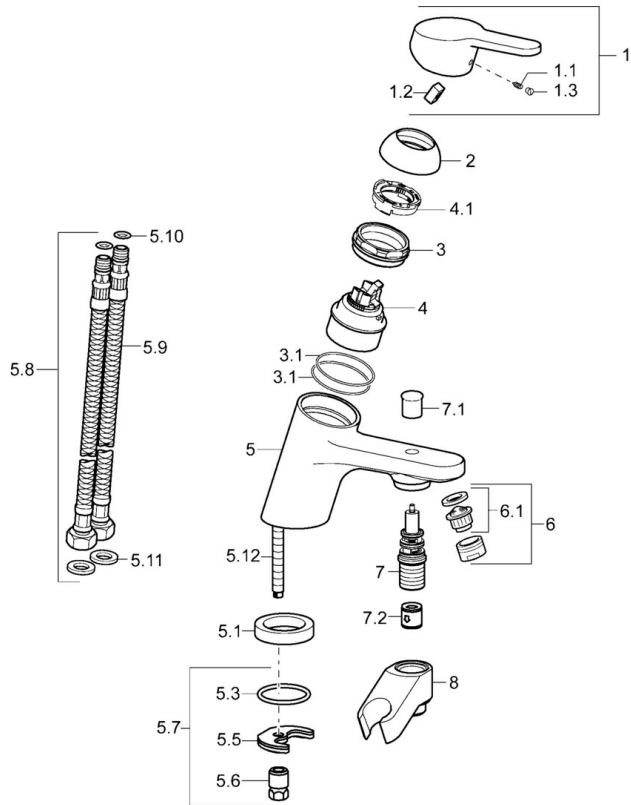

EAN: 4015474135567
static.hansa.com/01512273

- Bath tub & Shower
- Single-lever
- Rim mounted
- Chrome
- Standard aerator
- Hot/Cold symbols, Single operating lever/handle
- Pull operated diverter, Automatic reset
- Limitation option for maximum temperature and flow-rate, Adjustable hot water stop (included, retrofittable)
- Non-return valve(s), \varnothing 48 mm ceramic eco cartridge for flow and temperature control
- Inner body made of DZR brass
- protected against back-flow in domestic use (according to DIN EN 1717)

Technical data

Flow properties

Flow-rate at 3 bar **16.8 / 16.8 l/min**

Technical properties

DN-size (nominal dimension) **DN15**
 Hot water supply **max. +80°C**
 Working pressure **0.5-10 bar**
 Projection **153 mm**
 Backflow prevention (EN1717) **EB**

Regulations

EN standard **EN 817**

Spare parts

SP01512273

	Name	Code
1	Lever, L=86 mm	01580073
1.1	Screw, M5x8, SW2.5	59904755
1.2	Bushing	59904778
1.3	Symbol plug Grey	59912112
2	Covering cap	59913068
3	Screw, M50x1, SW45	59913069
3.1	O-ring, d 48x2	59913072
4	Cartridge, 4.8 eco	59904601
4.1	Hot water limiter	59904759
5.1	Spacer ring Discontinued	59906787
5.3	O-ring, 42x3.5	59904764
5.5	Fixing plate	59904765
5.6	Screw, M8x1, SW13	59904766
5.7	Fixing set	59912113
5.8	Flexible pipe	59913071
5.9	Flexible pipe, L=430, G3/8-M10x1	59912515
5.10	O-ring, d 7.65x1.78	59902337
5.11	Gasket, 9.5x14.4x2	59912551
5.12	Fixing screw, M8x1, L=140	59912474
6	Aerator, M24x1 B	59905872
6.1	Aerator, M22/M24	59905873
7	Diverter	59912706
7.1	Diverter knob	59912801
7.2	Non-return valve	59905714
8	Holder Discontinued	59912880
N.I.	Key, SW45/SW50	59905190