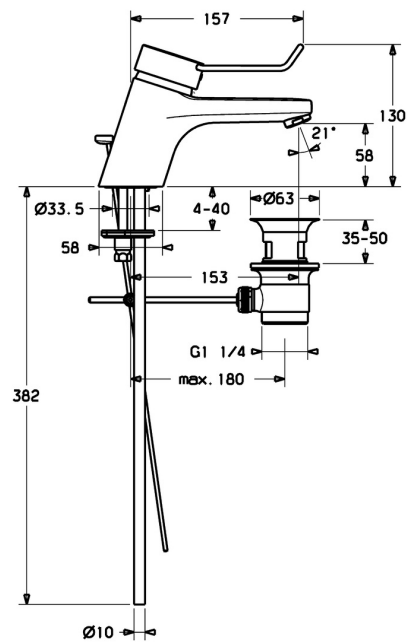

EAN: 4015474135710
static.hansa.com/01502176

- Health & Care
 - Single-lever
 - Deck mounted
 - Chrome
 - Fixed spout
 - Laminar stream
- Loop shape, Hot/Cold symbols, Long shape, Single operating lever/handle
 - Pop-up waste with draw-rod
 - Limitation option for maximum temperature and flow-rate, Adjustable hot water stop (included, retrofittable)
 - \varnothing 48 mm ceramic eco cartridge for flow and temperature control
 - Copper inlet pipes
 - Inner body made of DZR brass, Waterways without nickel coating

Technical data

Flow properties

Eco-flow at 3 bar	6.0 l/min
Flow-rate at 3 bar	12.0 l/min

Technical properties

DN-size (nominal dimension)	DN15
Hot water supply	max. +80°C
Working pressure	0.5-10 bar
Connection size	Ø10
Projection	153 mm
Material	Brass

Regulations

EN standard	EN 817
Noise class	I (ISO 3822)

Approvals and Declarations

ABP	P-IX 28417/IA
-----	----------------------

Spare parts

SP01502173

	Name	Code
1	Lever, L=110 Discontinued	01580076
1	Lever, L=86 mm	01580073
1.1	Screw, M5x8, SW2.5	59904755
1.2	Bushing	59904778
1.3	Symbol plug Grey	59912112
2	Covering cap	59913068
2	Covering cap	59906563
3	Screw, M50x1, SW45	59913069
3.1	O-ring, d 48x2	59913072
4	Cartridge, 4.8 eco	59904601
4.1	Hot water limiter	59904759
5.1	Pop-up operating rod	59913067
5.2	Swivel joint	59904624
5.3	O-ring, 42x3.5	59904764
5.5	Fixing plate	59904765
5.6	Screw, M8x1, SW13	59904766
5.7	Fixing set	59910749
5.8	Pipe	59913070
5.11	Fixing screw, M8x1, L=140	59912474
6	Aerator, M24x1, 7 l/min (-2013) Discontinued	59912004
6	Aerator, M24x1 STD PL HC A Laminar (2013-)	59914054
7	Pop-up waste	59904620
N.I.	Key, SW45/SW50	59905190