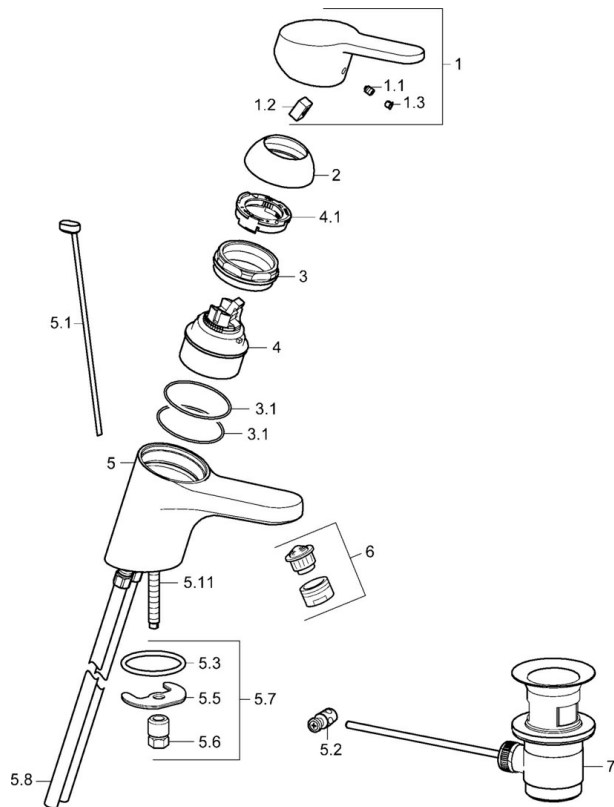

EAN: 4015474135710
static.hansa.com/01502176

- Health & Care
 - Single-lever
 - Deck mounted
 - Chrome
 - Fixed spout
 - Laminar stream
- Loop shape, Hot/Cold symbols, Long shape, Single operating lever/handle
 - Pop-up waste with draw-rod
 - Limitation option for maximum temperature and flow-rate, Adjustable hot water stop (included, retrofittable)
 - \varnothing 48 mm ceramic eco cartridge for flow and temperature control
 - Copper inlet pipes
 - Inner body made of DZR brass, Waterways without nickel coating

Technical data

Flow properties

Eco-flow at 3 bar	6.0 l/min
Flow-rate at 3 bar	12.0 l/min

Technical properties

DN-size (nominal dimension)	DN15
Hot water supply	max. +80°C
Working pressure	0.5-10 bar
Connection size	Ø10
Projection	153 mm
Material	Brass

Regulations

EN standard	EN 817
Noise class	I (ISO 3822)

Approvals and Declarations

ABP	P-IX 28417/IA
-----	----------------------

Spare parts

SP01502173

	Name	Code
1	Lever, L=110 Discontinued	01580076
1	Lever, L=86 mm	01580073
1.1	Screw, M5x8, SW2.5	59904755
1.2	Bushing	59904778
1.3	Symbol plug Grey	59912112
2	Covering cap	59913068
2	Covering cap	59906563
3	Screw, M50x1, SW45	59913069
3.1	O-ring, d 48x2	59913072
4	Cartridge, 4.8 eco	59904601
4.1	Hot water limiter	59904759
5.1	Pop-up operating rod	59913067
5.2	Swivel joint	59904624
5.3	O-ring, 42x3.5	59904764
5.5	Fixing plate	59904765
5.6	Screw, M8x1, SW13	59904766
5.7	Fixing set	59910749
5.8	Pipe	59913070
5.11	Fixing screw, M8x1, L=140	59912474
6	Aerator, M24x1, 7 l/min (-2013) Discontinued	59912004
6	Aerator, M24x1 STD PL HC A Laminar (2013-)	59914054
7	Pop-up waste	59904620
N.I.	Key, SW45/SW50	59905190