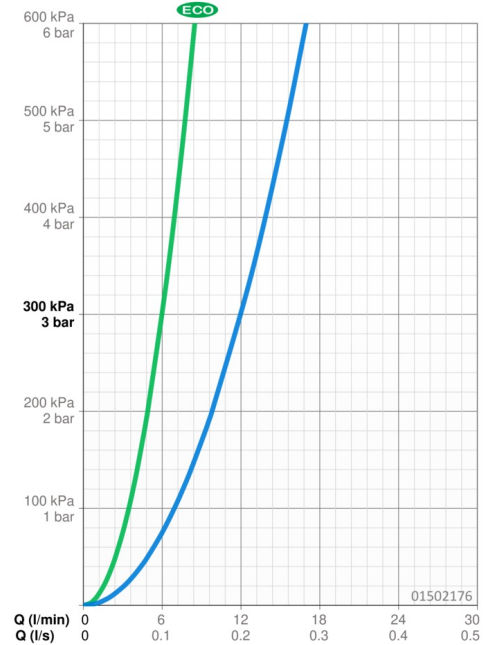

Technical data

Flow properties

Eco-flow at 3 bar	6.0 l/min
Flow-rate at 3 bar	12.0 l/min

Technical properties

DN-size (nominal dimension)	DN15
Hot water supply	max. +80°C
Working pressure	0.5-10 bar
Connection size	Ø10
Projection	153 mm
Material	Brass

Regulations

EN standard	EN 817
Noise class	I (ISO 3822)

Approvals and Declarations

ABP	P-IX 28417/IA