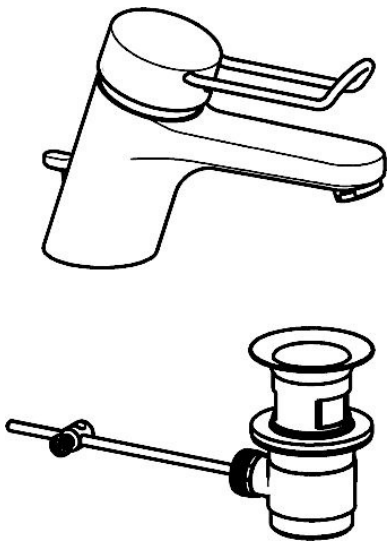

EAN: 4015474135710
static.hansa.com/01502176

- Health & Care
 - Single-lever
 - Deck mounted
 - Chrome
 - Fixed spout
 - Laminar stream
- Loop shape, Hot/Cold symbols, Long shape, Single operating lever/handle
 - Pop-up waste with draw-rod
 - Limitation option for maximum temperature and flow-rate, Adjustable hot water stop (included, retrofittable)
 - \varnothing 48 mm ceramic eco cartridge for flow and temperature control
 - Copper inlet pipes
 - Inner body made of DZR brass, Waterways without nickel coating

Technical data

Flow properties

Eco-flow at 3 bar	6.0 l/min
Flow-rate at 3 bar	12.0 l/min

Technical properties

DN-size (nominal dimension)	DN15
Hot water supply	max. +80°C
Working pressure	0.5-10 bar
Connection size	Ø10
Projection	153 mm
Material	Brass

Regulations

EN standard	EN 817
Noise class	I (ISO 3822)

Approvals and Declarations

ABP	P-IX 28417/IA
-----	----------------------

Spare parts

SP01502173

	Name	Code
1	Lever, L=110 Discontinued	01580076
1	Lever, L=86 mm	01580073
1.1	Screw, M5x8, SW2.5	59904755
1.2	Bushing	59904778
1.3	Symbol plug Grey	59912112
2	Covering cap	59913068
2	Covering cap	59906563
3	Screw, M50x1, SW45	59913069
3.1	O-ring, d 48x2	59913072
4	Cartridge, 4.8 eco	59904601
4.1	Hot water limiter	59904759
5.1	Pop-up operating rod	59913067
5.2	Swivel joint	59904624
5.3	O-ring, 42x3.5	59904764
5.5	Fixing plate	59904765
5.6	Screw, M8x1, SW13	59904766
5.7	Fixing set	59910749
5.8	Pipe	59913070
5.11	Fixing screw, M8x1, L=140	59912474
6	Aerator, M24x1, 7 l/min (-2013) Discontinued	59912004
6	Aerator, M24x1 STD PL HC A Laminar (2013-)	59914054
7	Pop-up waste	59904620
N.I.	Key, SW45/SW50	59905190