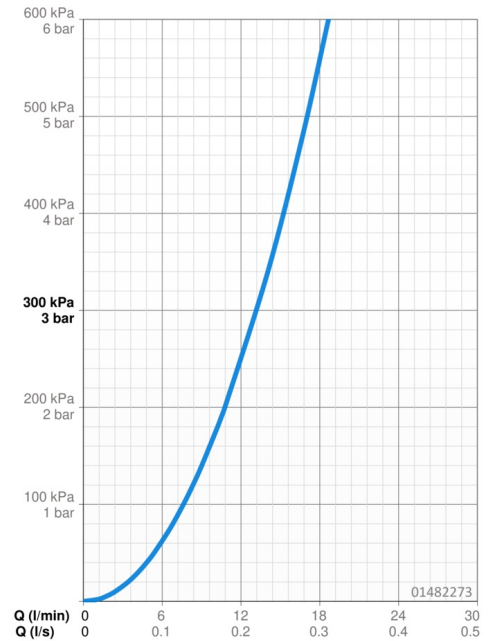

Technical data

Flow properties

Flow-rate at 3 bar **13.2 l/min**

Technical properties

DN-size (nominal dimension) **DN15**
Hot water supply **max. +70°C**
Working pressure **0.5-10 bar**
Connection size **G3/8**
Projection **224 mm**
Backflow prevention (EN1717) **AA**
Material **Brass**

Regulations

EN standard **EN 817**