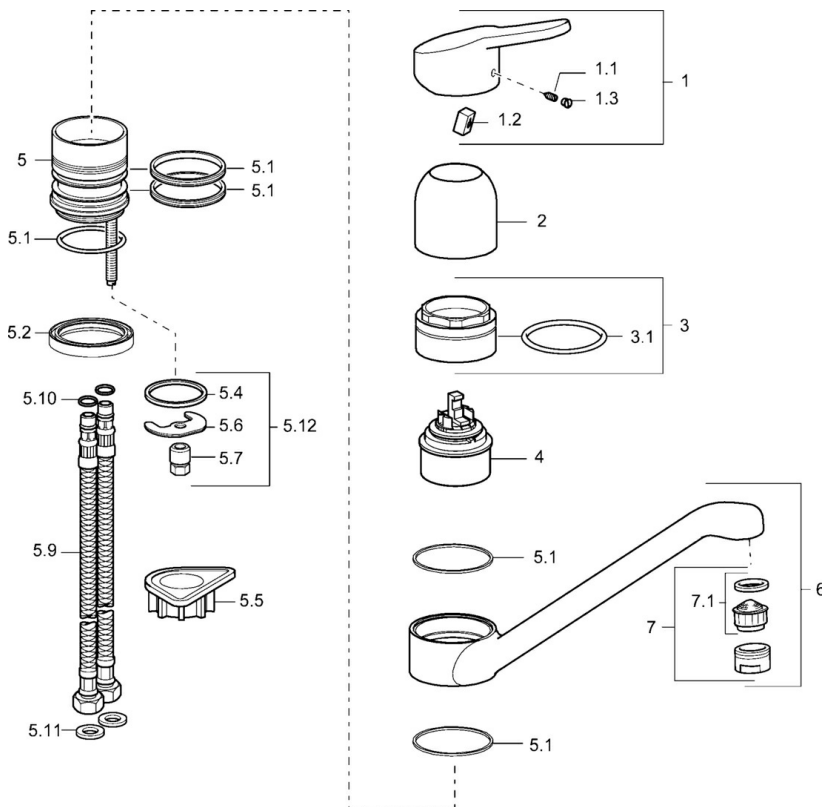

EAN: 4015474135574
static.hansa.com/01482273

- Kitchen
- Single-lever
- Deck mounted
- Chrome
- Hot/Cold symbols, Single operating lever/handle
- Limitation option for maximum temperature and flow-rate, Adjustable hot water stop (included, retrofittable)
- \varnothing 48 mm ceramic eco cartridge for flow and temperature control
- Flexible inlet pipes
- Inner body made of DZR brass

Technical data

Flow properties

Flow-rate at 3 bar **13.2 l/min**

Technical properties

DN-size (nominal dimension) **DN15**
 Hot water supply **max. +70°C**
 Working pressure **0.5-10 bar**
 Connection size **G3/8**
 Projection **224 mm**
 Backflow prevention (EN1717) **AA**
 Material **Brass**

Regulations

EN standard **EN 817**

Spare parts

SP01482273

	Name	Code
1	Lever, L=86 mm	01580073
1.1	Screw, M5x8, SW2.5	59904755
1.2	Bushing	59904778
1.3	Symbol plug Grey	59912112
2	Covering cap	59912044
3	Eye screw, M50x1	59912045
4	Cartridge, 4.8 eco	59904601
5.1	Sealing kit	59911498
5.4	Gasket, 37x48x3.5	59911422
5.5	Supporting plate	59910008
5.6	Fixing plate	59904765
5.7	Screw, M8x1, SW13	59904766
5.9	Flexible pipe, L=500, G3/8-M10x1	59911767
5.10	O-ring, d 7.65x1.78	59902337
5.11	Gasket, 9.5x14.4x2	59912551
5.12	Fixing set	59910749
6	Spout, L=170 Discontinued	59911499
7	Aerator, M24x1 STD HC A	59902366
7.1	Aerator, M22/24 A	59902081
N.I.	Key, SW45/SW50	59905190
N.I.	Flexible pipe, L=480, G3/8-M10x1 Discontinued	59913369