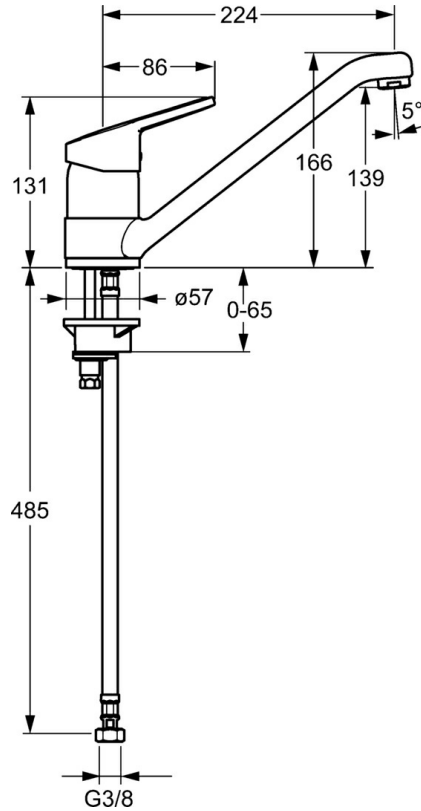

EAN: 4015474135574
static.hansa.com/01482273

- Kitchen
- Single-lever
- Deck mounted
- Chrome
- Hot/Cold symbols, Single operating lever/handle
- Limitation option for maximum temperature and flow-rate, Adjustable hot water stop (included, retrofittable)
- \varnothing 48 mm ceramic eco cartridge for flow and temperature control
- Flexible inlet pipes
- Inner body made of DZR brass

Technical data

Flow properties

Flow-rate at 3 bar **13.2 l/min**

Technical properties

DN-size (nominal dimension) **DN15**
 Hot water supply **max. +70°C**
 Working pressure **0.5-10 bar**
 Connection size **G3/8**
 Projection **224 mm**
 Backflow prevention (EN1717) **AA**
 Material **Brass**

Regulations

EN standard **EN 817**

Spare parts

SP01482273

	Name	Code
1	Lever, L=86 mm	01580073
1.1	Screw, M5x8, SW2.5	59904755
1.2	Bushing	59904778
1.3	Symbol plug Grey	59912112
2	Covering cap	59912044
3	Eye screw, M50x1	59912045
4	Cartridge, 4.8 eco	59904601
5.1	Sealing kit	59911498
5.4	Gasket, 37x48x3.5	59911422
5.5	Supporting plate	59910008
5.6	Fixing plate	59904765
5.7	Screw, M8x1, SW13	59904766
5.9	Flexible pipe, L=500, G3/8-M10x1	59911767
5.10	O-ring, d 7.65x1.78	59902337
5.11	Gasket, 9.5x14.4x2	59912551
5.12	Fixing set	59910749
6	Spout, L=170 Discontinued	59911499
7	Aerator, M24x1 STD HC A	59902366
7.1	Aerator, M22/24 A	59902081
N.I.	Key, SW45/SW50	59905190
N.I.	Flexible pipe, L=480, G3/8-M10x1 Discontinued	59913369