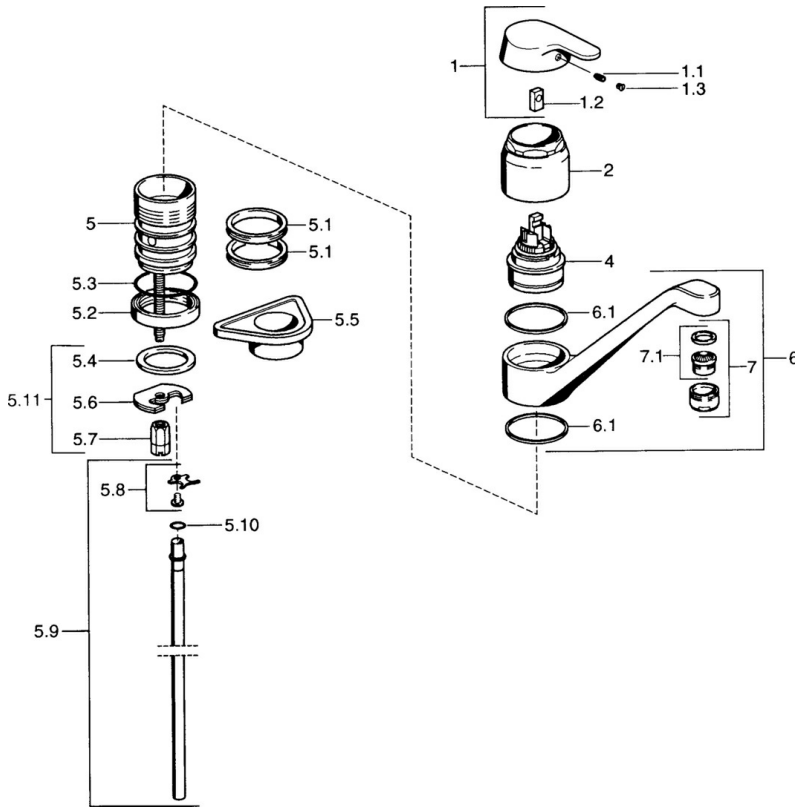

EAN: 4015474569737
static.hansa.com/01482101

- Kitchen
- Single-lever
- Deck mounted
- Chrome

Technical data

Technical properties

Hot water supply	max. +80°C
Working pressure	0.5-10 bar
Material	Brass

Spare parts

SP01482101

	Name	Code
1	Lever Discontinued	599015801
1.1	Screw, M5x8, SW2.5	59904755
1.2	Bushing	59904778
1.3	Plug, hot/cold	59906705
4	Cartridge, 4.8 eco	59904601
5.1	Sealing kit	59911498
5.4	Gasket, 37x48x3.5	59911422
5.5	Supporting plate	59910008
5.6	Fixing plate	59904765
5.7	Screw, M8x1, SW13	59904766
5.8	Attachment clamp Discontinued	59911416
5.9	Pipe, d 10 mm, L=413	59911423
5.9	Flexible pipe, L=500, G3/8-M10x1	59911767
5.10	O-ring, 9x2	59905095
5.11	Fixing set	59910749
6	Spout, L=170 Discontinued	59911499
7	Aerator, M24x1 STD HC A	59902366
7.1	Aerator, M22/24 A	59902081