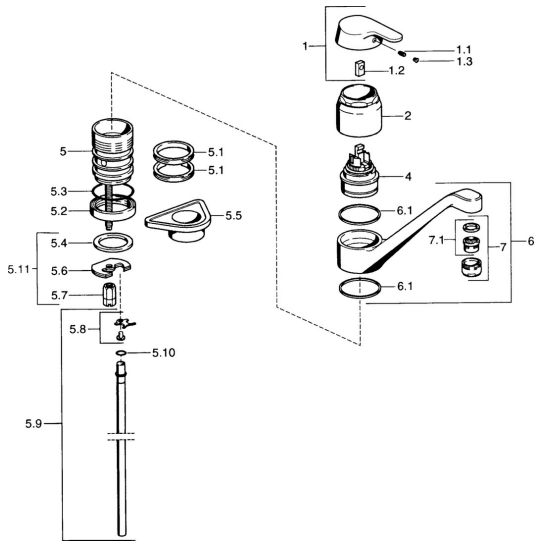

EAN: 4015474569737
static.hansa.com/01482101

- Kitchen
- Single-lever
- Deck mounted
- Chrome

Technical data

Technical properties

Hot water supply	max. +80°C
Working pressure	0.5-10 bar
Material	Brass

Spare parts

SP01482101

	Name	Code
1	Lever Discontinued	599015801
1.1	Screw, M5x8, SW2.5	59904755
1.2	Bushing	59904778
1.3	Plug, hot/cold	59906705
4	Cartridge, 4.8 eco	59904601
5.1	Sealing kit	59911498
5.4	Gasket, 37x48x3.5	59911422
5.5	Supporting plate	59910008
5.6	Fixing plate	59904765
5.7	Screw, M8x1, SW13	59904766
5.8	Attachment clamp Discontinued	59911416
5.9	Pipe, d 10 mm, L=413	59911423
5.9	Flexible pipe, L=500, G3/8-M10x1	59911767
5.10	O-ring, 9x2	59905095
5.11	Fixing set	59910749
6	Spout, L=170 Discontinued	59911499
7	Aerator, M24x1 STD HC A	59902366
7.1	Aerator, M22/24 A	59902081