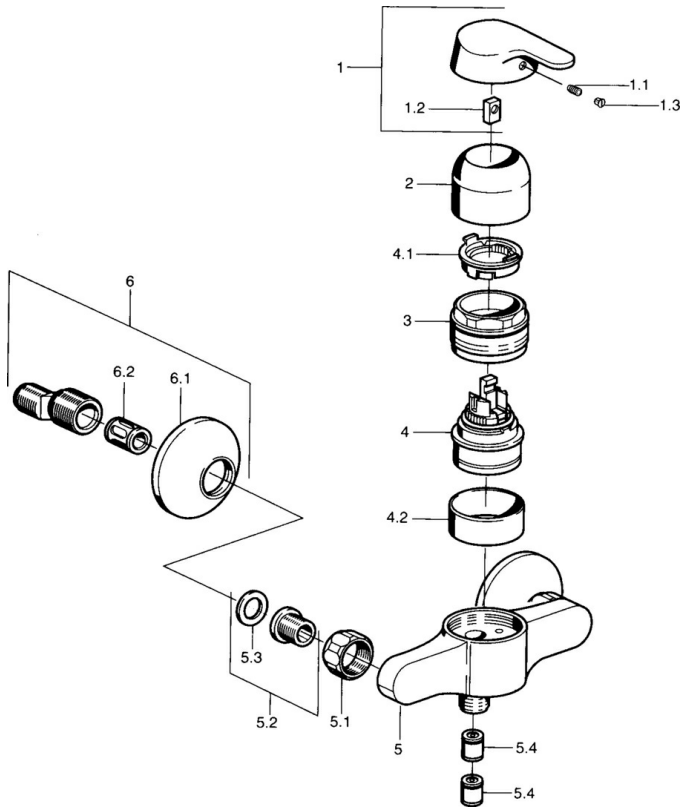

EAN: 4015474662834
static.hansa.com/01450101

- Shower solutions
- Single-lever
- Wall mounted
- Chrome
- Single operating lever/handle, Hot/Cold symbols
- Non-return valve(s)
- protected against back-flow in domestic use (according to DIN EN 1717)

Technical data

Technical properties

Hot water supply	max. +80°C
Working pressure	0.5-10 bar
Backflow prevention (EN1717)	EB

Regulations

EN standard	EN 817
-------------	---------------

Spare parts

SP01450101

	Name	Code
1	Lever Discontinued	599015801
1.1	Screw, M5x8, SW2.5	59904755
1.2	Bushing	59904778
1.3	Plug, hot/cold	59906705
2	Covering cap	59911160
3	Tightening nut, M52x1, AF45	59911161
3.1	O-ring, d 39x2.5 Discontinued	59911162
4	Cartridge, 4.8 eco	59904601
4.1	Hot water limiter	59904759
4.2	Spacer sleeve Discontinued	59905871
5.1	Connection nut, G3/4, AF30	59902230
5.2	Seat, G1/2, L, WAF10	59904618
5.3	Retaining ring, 23.9x15.2x2	59902689
5.4	Non-return valve	59905714
6	Eccentric, G3/4xG1/2	59904793
6.1	Cover flange	59904796