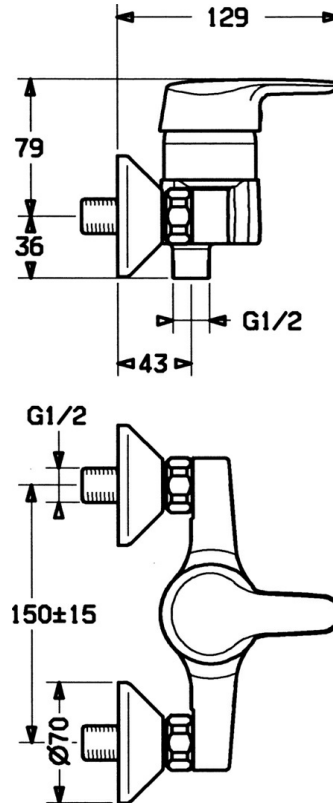

EAN: 4015474662834
static.hansa.com/01450101

- Shower solutions
- Single-lever
- Wall mounted
- Chrome
- Single operating lever/handle, Hot/Cold symbols
- Non-return valve(s)
- protected against back-flow in domestic use (according to DIN EN 1717)

Technical data

Technical properties

Hot water supply	max. +80°C
Working pressure	0.5-10 bar
Backflow prevention (EN1717)	EB

Regulations

EN standard	EN 817
-------------	---------------

Spare parts

SP01450101

	Name	Code
1	Lever Discontinued	599015801
1.1	Screw, M5x8, SW2.5	59904755
1.2	Bushing	59904778
1.3	Plug, hot/cold	59906705
2	Covering cap	59911160
3	Tightening nut, M52x1, AF45	59911161
3.1	O-ring, d 39x2.5 Discontinued	59911162
4	Cartridge, 4.8 eco	59904601
4.1	Hot water limiter	59904759
4.2	Spacer sleeve Discontinued	59905871
5.1	Connection nut, G3/4, AF30	59902230
5.2	Seat, G1/2, L, WAF10	59904618
5.3	Retaining ring, 23.9x15.2x2	59902689
5.4	Non-return valve	59905714
6	Eccentric, G3/4xG1/2	59904793
6.1	Cover flange	59904796