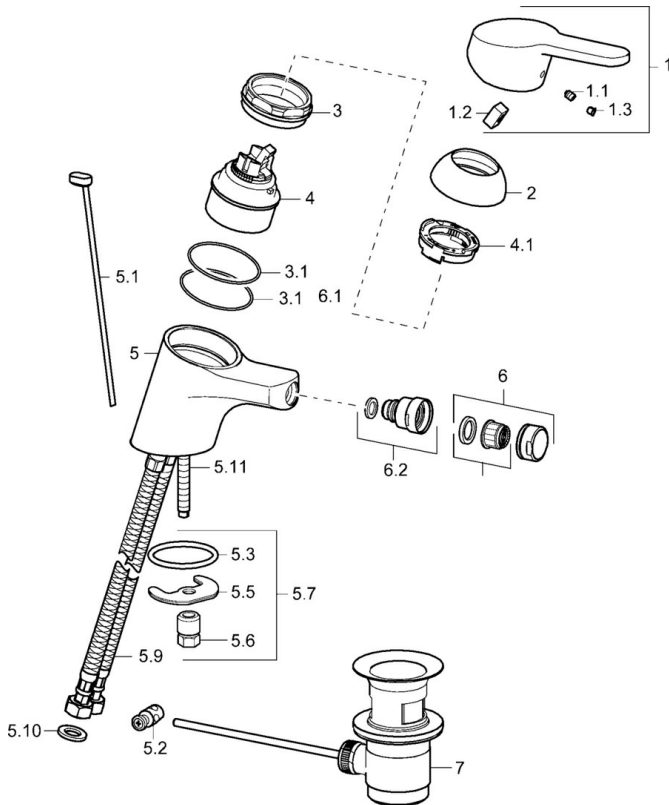

EAN: 4015474135314
static.hansa.com/01433273

- Bidet
- Single-lever
- Deck mounted
- Chrome
- PCA® - constant flow rate regardless of pressure variations, Ball joint
- Hot/Cold symbols, Single operating lever/handle
- Pop-up waste with draw-rod
- Limitation option for maximum temperature and flow-rate, Adjustable hot water stop (included, retrofittable)
- ø 48 mm ceramic eco cartridge for flow and temperature control
- Flexible inlet pipes
- Inner body made of DZR brass

Technical data

Flow properties

Eco-flow at 3 bar	4.2 l/min
Flow-rate at 3 bar (with flow controller)	7.8 l/min

Technical properties

DN-size (nominal dimension)	DN15
Hot water supply	max. +70°C
Working pressure	0.5-10 bar
Connection size	G3/8
Projection	125 mm
Material	Brass

Regulations

EN standard	EN 817
Noise class	I (ISO 3822)

Approvals and Declarations

ABP	P-IX 28417/IA
-----	---------------

Spare parts

SP01433273

	Name	Code
1	Lever, L=86 mm	01580073
1.1	Screw, M5x8, SW2.5	59904755
1.2	Bushing	59904778
1.3	Symbol plug Grey	59912112
2	Covering cap	59913068
3	Screw, M50x1, SW45	59913069
3.1	O-ring, d 48x2	59913072
4	Cartridge, 4.8 eco	59904601
4.1	Hot water limiter	59904759
5.1	Pop-up operating rod	59913067
5.2	Swivel joint	59904624
5.3	O-ring, 42x3.5	59904764
5.5	Fixing plate	59904765
5.6	Screw, M8x1, SW13	59904766
5.7	Fixing set	59910749
5.9	Flexible pipe	59913071
5.10	Gasket, 9.5x14.4x2	59912551
5.11	Fixing screw, M8x1, L=140	59912474
6	Aerator, M24x1 STD HC A	59902366
6.1	Aerator, M22/24 A	59902081
6.2	Ball joint for bidet faucet	59910952
7	Pop-up waste	59904620
N.I.	Key, SW45/SW50	59905190
N.I.	Aerator, M24x1 (2011-)	59913739