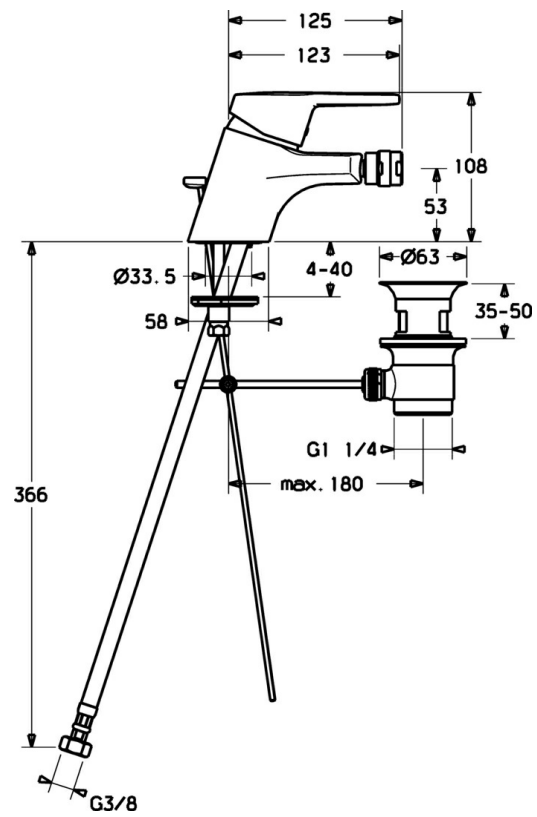

EAN: 4015474135314
static.hansa.com/01433273

- Bidet
- Single-lever
- Deck mounted
- Chrome
- PCA® - constant flow rate regardless of pressure variations, Ball joint
- Hot/Cold symbols, Single operating lever/handle
- Pop-up waste with draw-rod
- Limitation option for maximum temperature and flow-rate, Adjustable hot water stop (included, retrofittable)
- ø 48 mm ceramic eco cartridge for flow and temperature control
- Flexible inlet pipes
- Inner body made of DZR brass

Technical data

Flow properties

Eco-flow at 3 bar	4.2 l/min
Flow-rate at 3 bar (with flow controller)	7.8 l/min

Technical properties

DN-size (nominal dimension)	DN15
Hot water supply	max. +70°C
Working pressure	0.5-10 bar
Connection size	G3/8
Projection	125 mm
Material	Brass

Regulations

EN standard	EN 817
Noise class	I (ISO 3822)

Approvals and Declarations

ABP	P-IX 28417/IA
-----	---------------

Spare parts

SP01433273

	Name	Code
1	Lever, L=86 mm	01580073
1.1	Screw, M5x8, SW2.5	59904755
1.2	Bushing	59904778
1.3	Symbol plug Grey	59912112
2	Covering cap	59913068
3	Screw, M50x1, SW45	59913069
3.1	O-ring, d 48x2	59913072
4	Cartridge, 4.8 eco	59904601
4.1	Hot water limiter	59904759
5.1	Pop-up operating rod	59913067
5.2	Swivel joint	59904624
5.3	O-ring, 42x3.5	59904764
5.5	Fixing plate	59904765
5.6	Screw, M8x1, SW13	59904766
5.7	Fixing set	59910749
5.9	Flexible pipe	59913071
5.10	Gasket, 9.5x14.4x2	59912551
5.11	Fixing screw, M8x1, L=140	59912474
6	Aerator, M24x1 STD HC A	59902366
6.1	Aerator, M22/24 A	59902081
6.2	Ball joint for bidet faucet	59910952
7	Pop-up waste	59904620
N.I.	Key, SW45/SW50	59905190
N.I.	Aerator, M24x1 (2011-)	59913739