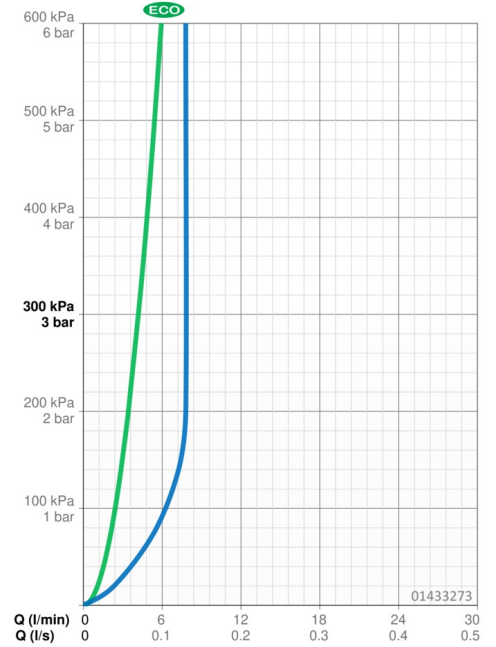

Technical data

Flow properties

Eco-flow at 3 bar	4.2 l/min
Flow-rate at 3 bar (with flow controller)	7.8 l/min

Technical properties

DN-size (nominal dimension)	DN15
Hot water supply	max. +70°C
Working pressure	0.5-10 bar
Connection size	G3/8
Projection	125 mm
Material	Brass

Regulations

EN standard	EN 817
Noise class	I (ISO 3822)

Approvals and Declarations

ABP	P-IX 28417/IA