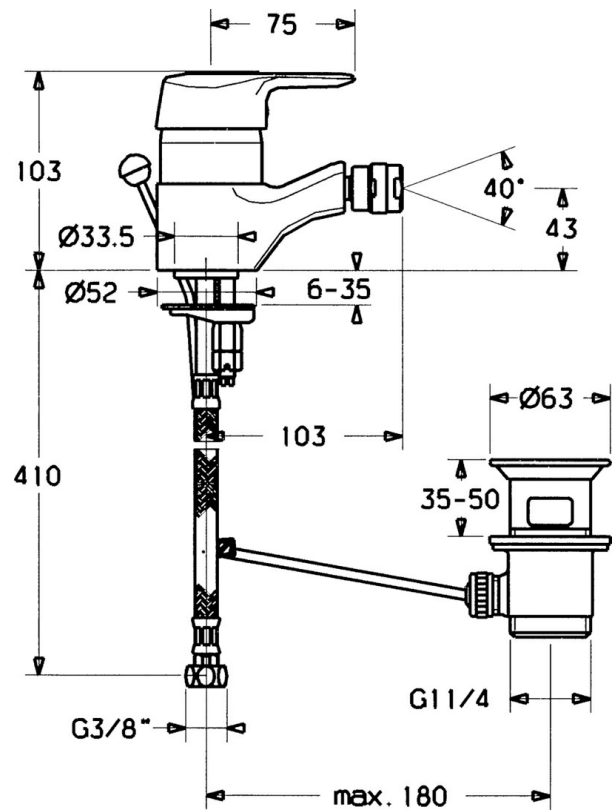

EAN: 4015474680982
static.hansa.com/01433201

- Bidet
- Single-lever
- Deck mounted
- Chrome
- Single operating lever/handle, Hot/Cold symbols

Technical data

Technical properties

Hot water supply	max. +80°C
Working pressure	0.5-10 bar
Material	Brass

Regulations

EN standard	EN 817
-------------	--------

Spare parts

SP01433201

	Name	Code
1	Lever Discontinued	599015801
1.1	Screw, M5x8, SW2.5	59904755
1.2	Bushing	59904778
1.3	Plug, hot/cold	59906705
2	Covering cap	59911160
3	Tightening nut, M52x1, AF45	59911161
3.1	O-ring, d 39x2.5 Discontinued	59911162
4	Cartridge, 4.8 eco	59904601
4.1	Hot water limiter	59904759
4.2	Spacer sleeve Discontinued	59905871
5.2	Swivel joint	59904624
5.3	Gasket, 37x48x3.5	59911422
5.4	Fixing plate	59904765
5.5	Screw, M8x1, SW13	59904766
5.6	Attachment clamp Discontinued	59911416
5.7	Flexible pipe, L=370, G3/8 Discontinued	59911626
5.7	Pipe, d 10 mm, L=413	59911423
5.8	Fixing set	59910749
6	Aerator, M24x1 STD HC A	59902366
6.1	Aerator, M22/24 A	59902081
6.2	Ball joint for bidet faucet	59910952
7	Pop-up waste	59904620