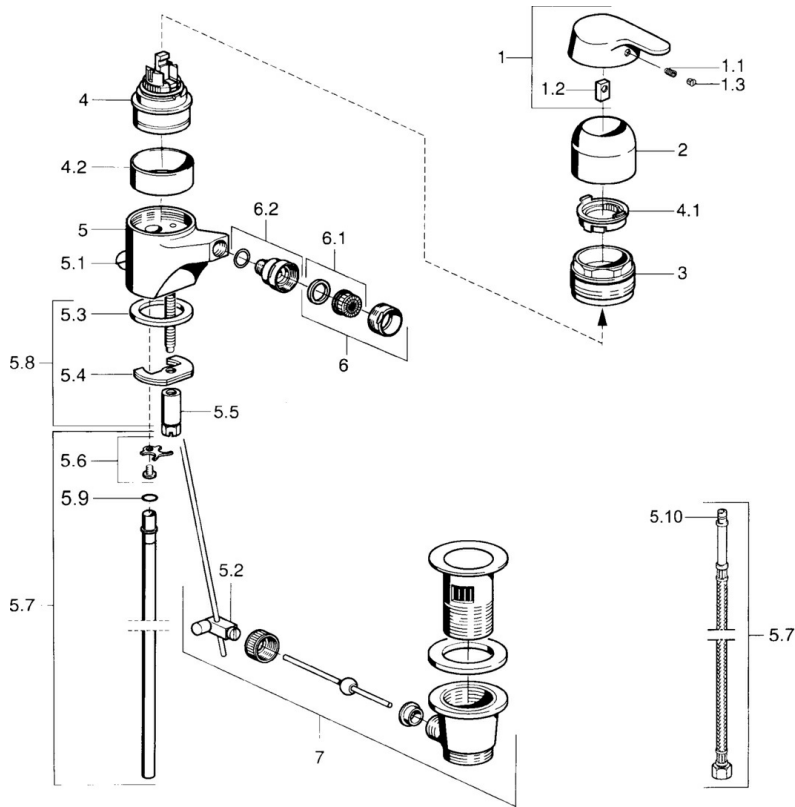

EAN: 4015474680982
static.hansa.com/01433201

- Bidet
- Single-lever
- Deck mounted
- Chrome
- Single operating lever/handle, Hot/Cold symbols

Technical data

Technical properties

Hot water supply	max. +80°C
Working pressure	0.5-10 bar
Material	Brass

Regulations

EN standard	EN 817
-------------	--------

Spare parts

SP01433201

	Name	Code
1	Lever Discontinued	599015801
1.1	Screw, M5x8, SW2.5	59904755
1.2	Bushing	59904778
1.3	Plug, hot/cold	59906705
2	Covering cap	59911160
3	Tightening nut, M52x1, AF45	59911161
3.1	O-ring, d 39x2.5 Discontinued	59911162
4	Cartridge, 4.8 eco	59904601
4.1	Hot water limiter	59904759
4.2	Spacer sleeve Discontinued	59905871
5.2	Swivel joint	59904624
5.3	Gasket, 37x48x3.5	59911422
5.4	Fixing plate	59904765
5.5	Screw, M8x1, SW13	59904766
5.6	Attachment clamp Discontinued	59911416
5.7	Flexible pipe, L=370, G3/8 Discontinued	59911626
5.7	Pipe, d 10 mm, L=413	59911423
5.8	Fixing set	59910749
6	Aerator, M24x1 STD HC A	59902366
6.1	Aerator, M22/24 A	59902081
6.2	Ball joint for bidet faucet	59910952
7	Pop-up waste	59904620