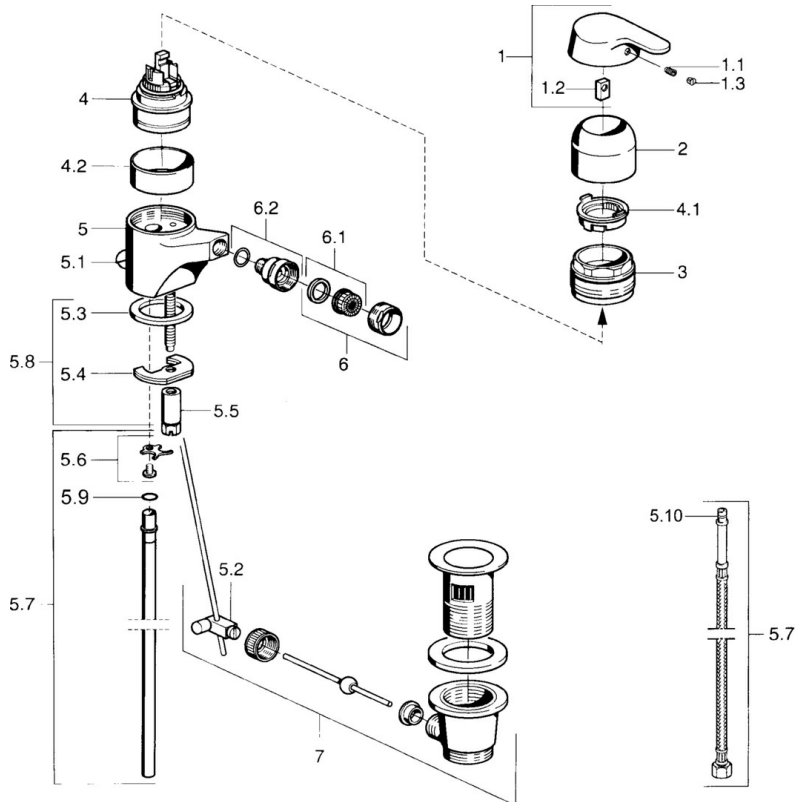

EAN: 4015474662841
static.hansa.com/01433101

- Bidet
- Single-lever
- Deck mounted
- Chrome

Technical data

Technical properties

Hot water supply	max. +80°C
Working pressure	0.5-10 bar
Material	Brass

Spare parts

SP01433201

	Name	Code
1	Lever Discontinued	599015801
1.1	Screw, M5x8, SW2.5	59904755
1.2	Bushing	59904778
1.3	Plug, hot/cold	59906705
2	Covering cap	59911160
3	Tightening nut, M52x1, AF45	59911161
3.1	O-ring, d 39x2.5 Discontinued	59911162
4	Cartridge, 4.8 eco	59904601
4.1	Hot water limiter	59904759
4.2	Spacer sleeve Discontinued	59905871
5.2	Swivel joint	59904624
5.3	Gasket, 37x48x3.5	59911422
5.4	Fixing plate	59904765
5.5	Screw, M8x1, SW13	59904766
5.6	Attachment clamp Discontinued	59911416
5.7	Flexible pipe, L=370, G3/8 Discontinued	59911626
5.7	Pipe, d 10 mm, L=413	59911423
5.8	Fixing set	59910749
6	Aerator, M24x1 STD HC A	59902366
6.1	Aerator, M22/24 A	59902081
6.2	Ball joint for bidet faucet	59910952
7	Pop-up waste	59904620