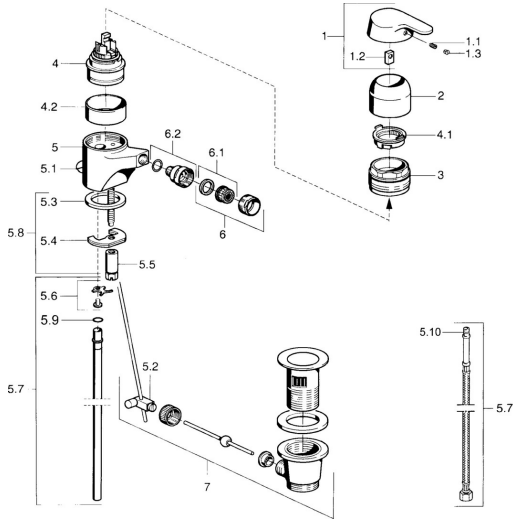

EAN: 4015474662841
static.hansa.com/01433101

- Bidet
- Single-lever
- Deck mounted
- Chrome

Technical data

Technical properties

Hot water supply	max. +80°C
Working pressure	0.5-10 bar
Material	Brass

Spare parts

SP01433201

	Name	Code
1	Lever Discontinued	599015801
1.1	Screw, M5x8, SW2.5	59904755
1.2	Bushing	59904778
1.3	Plug, hot/cold	59906705
2	Covering cap	59911160
3	Tightening nut, M52x1, AF45	59911161
3.1	O-ring, d 39x2.5 Discontinued	59911162
4	Cartridge, 4.8 eco	59904601
4.1	Hot water limiter	59904759
4.2	Spacer sleeve Discontinued	59905871
5.2	Swivel joint	59904624
5.3	Gasket, 37x48x3.5	59911422
5.4	Fixing plate	59904765
5.5	Screw, M8x1, SW13	59904766
5.6	Attachment clamp Discontinued	59911416
5.7	Flexible pipe, L=370, G3/8 Discontinued	59911626
5.7	Pipe, d 10 mm, L=413	59911423
5.8	Fixing set	59910749
6	Aerator, M24x1 STD HC A	59902366
6.1	Aerator, M22/24 A	59902081
6.2	Ball joint for bidet faucet	59910952
7	Pop-up waste	59904620