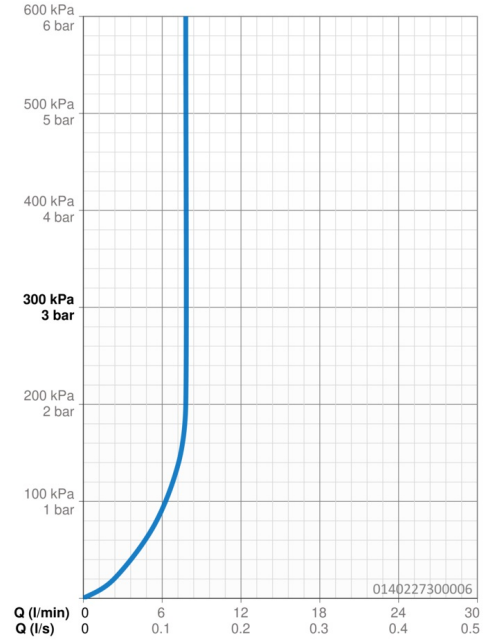

Technical data

Flow properties

Flow-rate at 3 bar (with flow controller) **7.8 l/min**

Technical properties

DN-size (nominal dimension) **DN15**
Hot water supply **max. +70°C**
Working pressure **0.5-10 bar**
Connection size **G3/8**
Projection **123 mm**
Material **Brass**

Regulations

EN standard **EN 817**