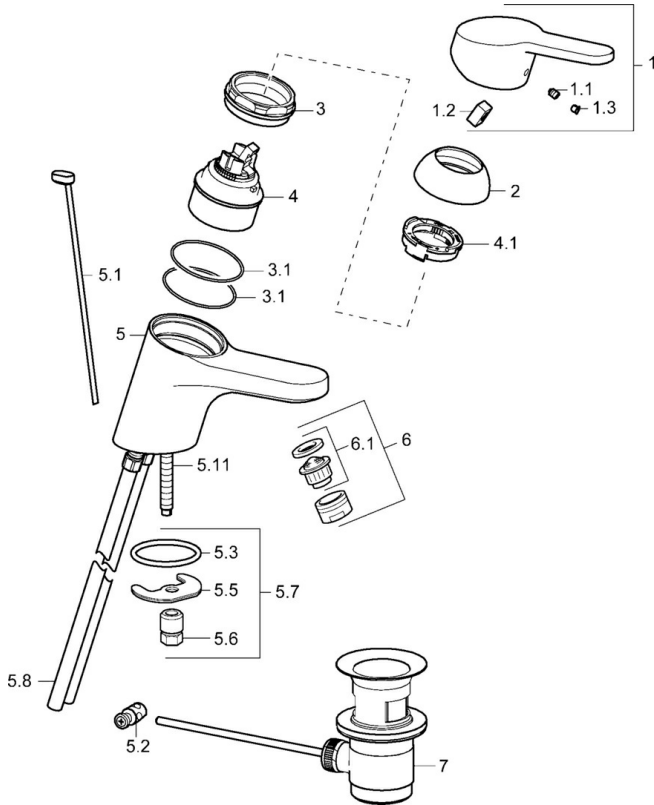

EAN: 4015474135246
static.hansa.com/0140227300006

- Washbasin
- Single-lever, Cold Start
- Deck mounted
- Chrome
- Fixed spout
- PCA® - constant flow rate regardless of pressure variations
- Hot/Cold symbols, Single operating lever/handle
- Pop-up waste with draw-rod
- Limitation option for maximum temperature and flow-rate, Energy saving variation (Cold Start) - cold water in the middle position
- Mixing valve for manual temperature control
- Flexible inlet pipes
- Inner body made of DZR brass, Rapid installation system

Technical data

Flow properties

Flow-rate at 3 bar (with flow controller) **7.8 l/min**

Technical properties

DN-size (nominal dimension) **DN15**
 Hot water supply **max. +70°C**
 Working pressure **0.5-10 bar**
 Connection size **G3/8**
 Projection **123 mm**
 Material **Brass**

Regulations

EN standard **EN 817**

Spare parts

SP01402173

	Name	Code
1	Lever, L=110 Discontinued	01580076
1	Lever, L=86 mm	01580073
1.1	Screw, M5x8, SW2.5	59904755
1.2	Bushing	59904778
1.3	Symbol plug Grey	59912112
2	Covering cap	59913068
3	Screw, M50x1, SW45	59913069
3.1	O-ring, d 48x2	59913072
4	Cartridge, 4.8 eco	59904601
4	Cartridge, 4.8 Eco-Top	59911431
4.1	Hot water limiter	59904759
5.1	Pop-up operating rod	59913067
5.2	Swivel joint	59904624
5.3	O-ring, 42x3.5	59904764
5.5	Fixing plate	59904765
5.6	Screw, M8x1, SW13	59904766
5.7	Fixing set	59910749
5.8	Pipe	59913070
5.11	Fixing screw, M8x1, L=140	59912474
6	Aerator, M24x1 STD HC A	59902366
6	Aerator, M24x1 (2011-)	59913739
6.1	Aerator, M22/24 A	59902081
7	Pop-up waste	59904620
N.I.	Washer with chain holder	59902219
N.I.	Flexible pipe	59913071
N.I.	Key, SW45/SW50	59905190