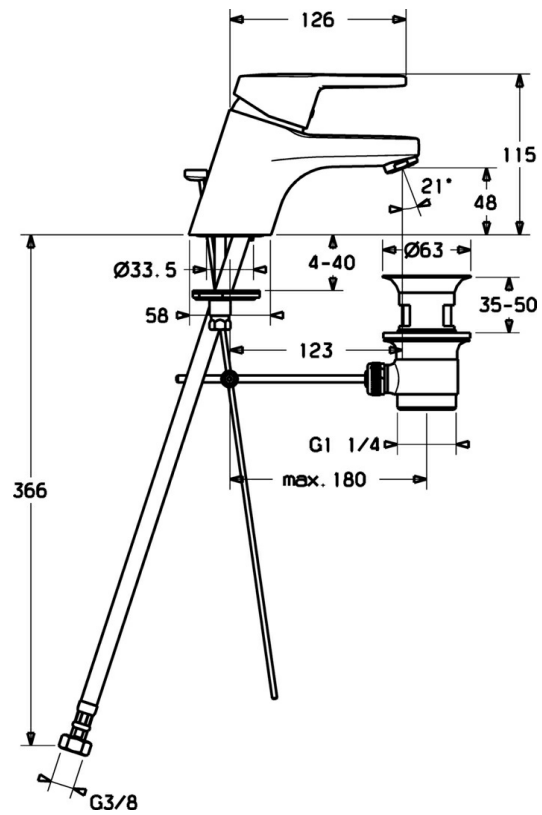

EAN: 4015474135246
static.hansa.com/0140227300006

- Washbasin
- Single-lever, Cold Start
- Deck mounted
- Chrome
- Fixed spout
- PCA® - constant flow rate regardless of pressure variations
- Hot/Cold symbols, Single operating lever/handle
- Pop-up waste with draw-rod
- Limitation option for maximum temperature and flow-rate, Energy saving variation (Cold Start) - cold water in the middle position
- Mixing valve for manual temperature control
- Flexible inlet pipes
- Inner body made of DZR brass, Rapid installation system

Technical data

Flow properties

Flow-rate at 3 bar (with flow controller) **7.8 l/min**

Technical properties

DN-size (nominal dimension) **DN15**
 Hot water supply **max. +70°C**
 Working pressure **0.5-10 bar**
 Connection size **G3/8**
 Projection **123 mm**
 Material **Brass**

Regulations

EN standard **EN 817**

Spare parts

SP01402173

	Name	Code
1	Lever, L=110 Discontinued	01580076
1	Lever, L=86 mm	01580073
1.1	Screw, M5x8, SW2.5	59904755
1.2	Bushing	59904778
1.3	Symbol plug Grey	59912112
2	Covering cap	59913068
3	Screw, M50x1, SW45	59913069
3.1	O-ring, d 48x2	59913072
4	Cartridge, 4.8 eco	59904601
4	Cartridge, 4.8 Eco-Top	59911431
4.1	Hot water limiter	59904759
5.1	Pop-up operating rod	59913067
5.2	Swivel joint	59904624
5.3	O-ring, 42x3.5	59904764
5.5	Fixing plate	59904765
5.6	Screw, M8x1, SW13	59904766
5.7	Fixing set	59910749
5.8	Pipe	59913070
5.11	Fixing screw, M8x1, L=140	59912474
6	Aerator, M24x1 STD HC A	59902366
6	Aerator, M24x1 (2011-)	59913739
6.1	Aerator, M22/24 A	59902081
7	Pop-up waste	59904620
N.I.	Washer with chain holder	59902219
N.I.	Flexible pipe	59913071
N.I.	Key, SW45/SW50	59905190