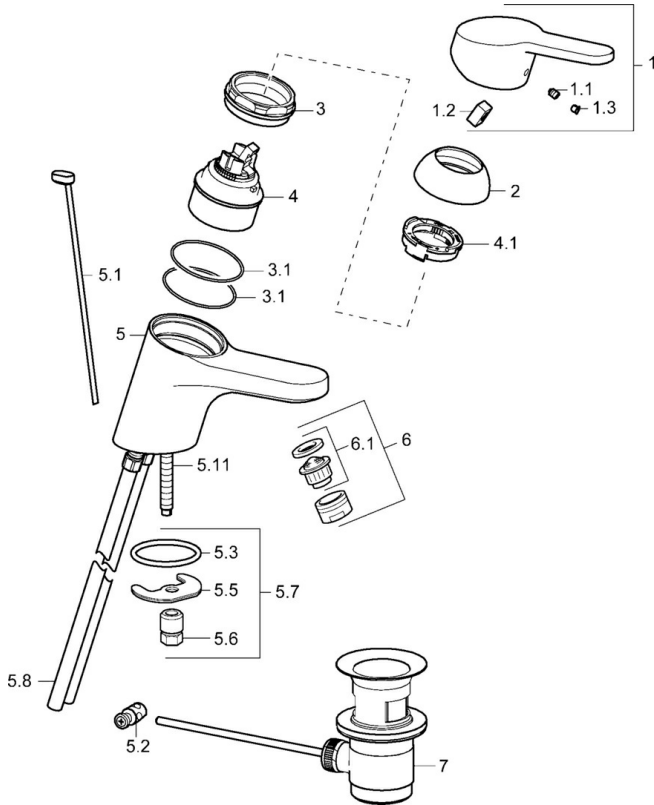

EAN: 4015474135161
static.hansa.com/0140217300006

- Washbasin
- Single-lever, Cold Start
- Deck mounted
- Chrome
- Fixed spout
- PCA® - constant flow rate regardless of pressure variations
- Hot/Cold symbols, Single operating lever/handle
- Pop-up waste with draw-rod
- Limitation option for maximum temperature and flow-rate, Energy saving variation (Cold Start) - cold water in the middle position
- Mixing valve for manual temperature control
- Copper inlet pipes
- Inner body made of DZR brass, Rapid installation system

Technical data

Flow properties

Flow-rate at 3 bar (with flow controller) **7.8 l/min**

Technical properties

DN-size (nominal dimension) **DN15**
 Hot water supply **max. +80°C**
 Working pressure **0.5-10 bar**
 Connection size **G3/8**
 Projection **123 mm**
 Material **Brass**

Regulations

EN standard **EN 817**

Spare parts

SP01402173

	Name	Code
1	Lever, L=110 Discontinued	01580076
1	Lever, L=86 mm	01580073
1.1	Screw, M5x8, SW2.5	59904755
1.2	Bushing	59904778
1.3	Symbol plug Grey	59912112
2	Covering cap	59913068
3	Screw, M50x1, SW45	59913069
3.1	O-ring, d 48x2	59913072
4	Cartridge, 4.8 eco	59904601
4	Cartridge, 4.8 Eco-Top	59911431
4.1	Hot water limiter	59904759
5.1	Pop-up operating rod	59913067
5.2	Swivel joint	59904624
5.3	O-ring, 42x3.5	59904764
5.5	Fixing plate	59904765
5.6	Screw, M8x1, SW13	59904766
5.7	Fixing set	59910749
5.8	Pipe	59913070
5.11	Fixing screw, M8x1, L=140	59912474
6	Aerator, M24x1 STD HC A	59902366
6	Aerator, M24x1 (2011-)	59913739
6.1	Aerator, M22/24 A	59902081
7	Pop-up waste	59904620
N.I.	Washer with chain holder	59902219
N.I.	Flexible pipe	59913071
N.I.	Key, SW45/SW50	59905190