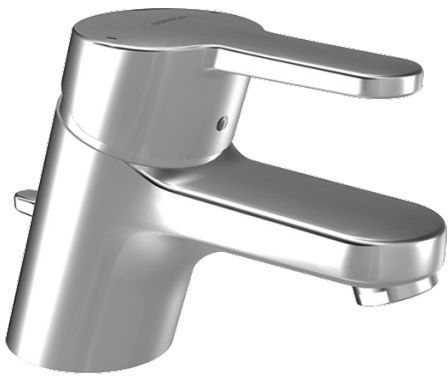

EAN: 4015474135161
static.hansa.com/0140217300006

- Washbasin
- Single-lever, Cold Start
- Deck mounted
- Chrome
- Fixed spout
- PCA® - constant flow rate regardless of pressure variations
- Hot/Cold symbols, Single operating lever/handle
- Pop-up waste with draw-rod
- Limitation option for maximum temperature and flow-rate, Energy saving variation (Cold Start) - cold water in the middle position
- Mixing valve for manual temperature control
- Copper inlet pipes
- Inner body made of DZR brass, Rapid installation system

Technical data

Flow properties

Flow-rate at 3 bar (with flow controller) **7.8 l/min**

Technical properties

DN-size (nominal dimension) **DN15**
 Hot water supply **max. +80°C**
 Working pressure **0.5-10 bar**
 Connection size **G3/8**
 Projection **123 mm**
 Material **Brass**

Regulations

EN standard **EN 817**

Spare parts

SP01402173

	Name	Code
1	Lever, L=110 Discontinued	01580076
1	Lever, L=86 mm	01580073
1.1	Screw, M5x8, SW2.5	59904755
1.2	Bushing	59904778
1.3	Symbol plug Grey	59912112
2	Covering cap	59913068
3	Screw, M50x1, SW45	59913069
3.1	O-ring, d 48x2	59913072
4	Cartridge, 4.8 eco	59904601
4	Cartridge, 4.8 Eco-Top	59911431
4.1	Hot water limiter	59904759
5.1	Pop-up operating rod	59913067
5.2	Swivel joint	59904624
5.3	O-ring, 42x3.5	59904764
5.5	Fixing plate	59904765
5.6	Screw, M8x1, SW13	59904766
5.7	Fixing set	59910749
5.8	Pipe	59913070
5.11	Fixing screw, M8x1, L=140	59912474
6	Aerator, M24x1 STD HC A	59902366
6	Aerator, M24x1 (2011-)	59913739
6.1	Aerator, M22/24 A	59902081
7	Pop-up waste	59904620
N.I.	Washer with chain holder	59902219
N.I.	Flexible pipe	59913071
N.I.	Key, SW45/SW50	59905190