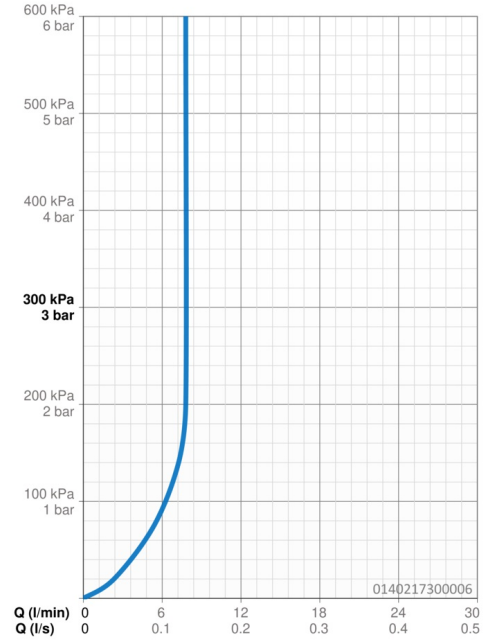

Technical data

Flow properties

Flow-rate at 3 bar (with flow controller) **7.8 l/min**

Technical properties

DN-size (nominal dimension) **DN15**
Hot water supply **max. +80°C**
Working pressure **0.5-10 bar**
Connection size **G3/8**
Projection **123 mm**
Material **Brass**

Regulations

EN standard **EN 817**