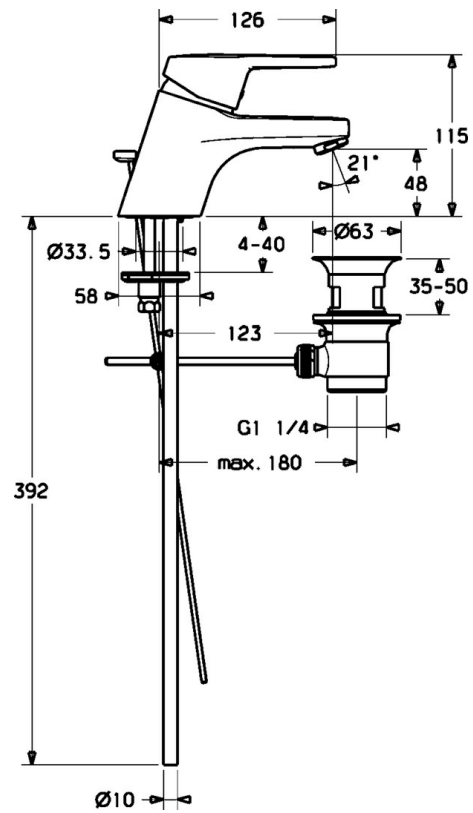

EAN: 4015474135161
static.hansa.com/0140217300006

- Washbasin
- Single-lever, Cold Start
- Deck mounted
- Chrome
- Fixed spout
- PCA® - constant flow rate regardless of pressure variations
- Hot/Cold symbols, Single operating lever/handle
- Pop-up waste with draw-rod
- Limitation option for maximum temperature and flow-rate, Energy saving variation (Cold Start) - cold water in the middle position
- Mixing valve for manual temperature control
- Copper inlet pipes
- Inner body made of DZR brass, Rapid installation system

Technical data

Flow properties

Flow-rate at 3 bar (with flow controller) **7.8 l/min**

Technical properties

DN-size (nominal dimension) **DN15**
 Hot water supply **max. +80°C**
 Working pressure **0.5-10 bar**
 Connection size **G3/8**
 Projection **123 mm**
 Material **Brass**

Regulations

EN standard **EN 817**

Spare parts

SP01402173

	Name	Code
1	Lever, L=110 Discontinued	01580076
1	Lever, L=86 mm	01580073
1.1	Screw, M5x8, SW2.5	59904755
1.2	Bushing	59904778
1.3	Symbol plug Grey	59912112
2	Covering cap	59913068
3	Screw, M50x1, SW45	59913069
3.1	O-ring, d 48x2	59913072
4	Cartridge, 4.8 eco	59904601
4	Cartridge, 4.8 Eco-Top	59911431
4.1	Hot water limiter	59904759
5.1	Pop-up operating rod	59913067
5.2	Swivel joint	59904624
5.3	O-ring, 42x3.5	59904764
5.5	Fixing plate	59904765
5.6	Screw, M8x1, SW13	59904766
5.7	Fixing set	59910749
5.8	Pipe	59913070
5.11	Fixing screw, M8x1, L=140	59912474
6	Aerator, M24x1 STD HC A	59902366
6	Aerator, M24x1 (2011-)	59913739
6.1	Aerator, M22/24 A	59902081
7	Pop-up waste	59904620
N.I.	Washer with chain holder	59902219
N.I.	Flexible pipe	59913071
N.I.	Key, SW45/SW50	59905190