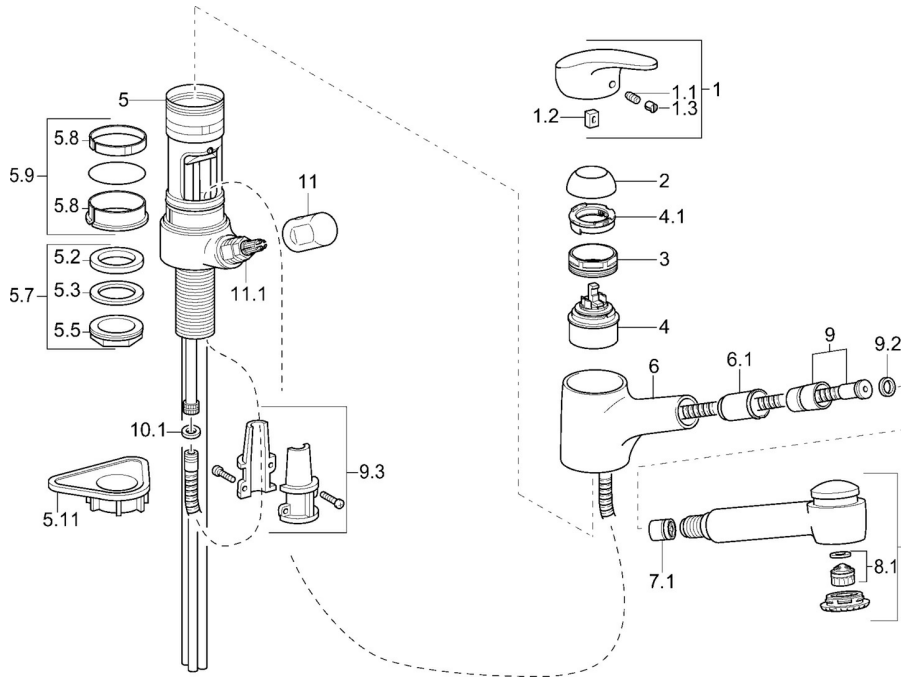

EAN: 7612158362966
static.hansa.com/0139217382

- Kitchen
- Single-lever, Dishwasher valve
- Deck mounted
- White
- Swivel spout, Pull-out model
- Mechanic stop valve for external equipment
- Single operating lever/handle, Hot/Cold symbols
- Non-return valve(s)
- Copper inlet pipes
- Surfaces in contact with drinking water contain less than 0.3% lead, Inner body made of DZR brass, Waterways without nickel coating

Technical data

Technical properties

Hot water supply	max. +80°C
Working pressure	0.5-10 bar
Backflow prevention (EN1717)	EB
Material	Brass

Regulations

EN standard	EN 817
-------------	---------------

Spare parts

SP01392173

	Name	Code
1	Lever, L=87 mm	59914195
1.1	Screw, M5x8, SW2.5	59904755
1.2	Bushing	59904778
1.3	Symbol plug Grey	59912112
2	Covering cap	59912647
3	Eye screw, M50x1, SW45	59904775
4	Cartridge, 4.8 eco	59904601
4.1	Hot water limiter	59904759
5.7	Fixing set, M33x1.5	59912717
5.9	Sealing kit	59912646
5.11	Supporting plate	59910008
6	Spout Discontinued	59912721
6.1	Passing-through bushing	59912724
7	Pull-out spout	59912722
7.1	Non-return valve	59905714
8.1	Aerator, M22/M24 B	59905901
9	Hose, L=1400	59912720
9.2	Gasket ring, d 21x12x2	59912304
9.3	Retainer	59906600
10	Flexible pipe, L=600, G3/8-M10x1	59912719
10.1	Gasket, 9.5x14.4x2	59912551
10.2	Coupling pipe, M10x1, M14x1, L=230	59912718
11	Handle	59910370
11.1	Headpart, G1/2	59913457