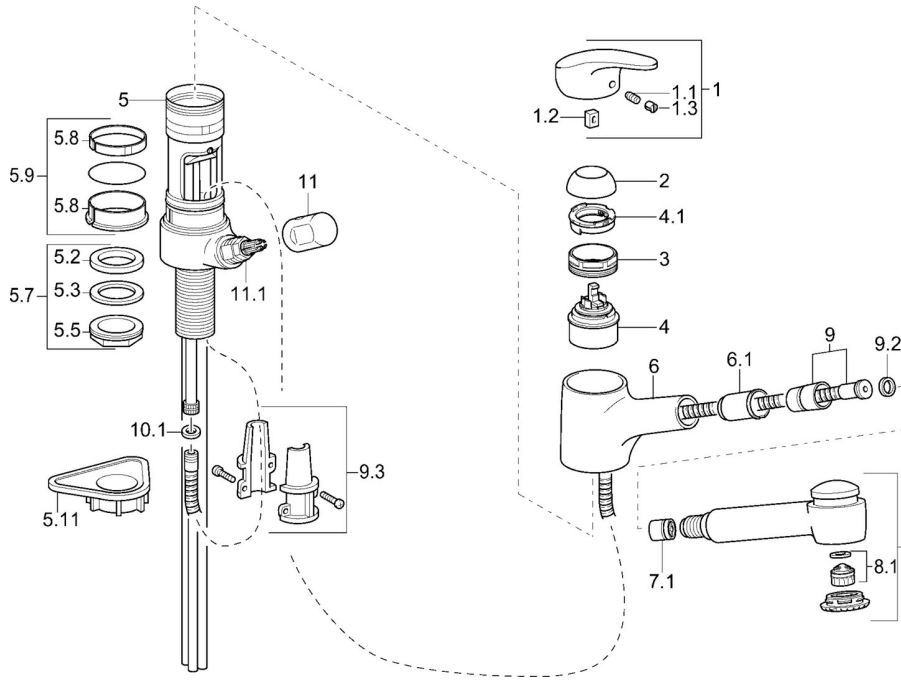

### SP01392173

|      | Name                               | Code     |
|------|------------------------------------|----------|
| 1    | Lever, L=87 mm                     | 59914195 |
| 1.1  | Screw, M5x8, SW2.5                 | 59904755 |
| 1.2  | Bushing                            | 59904778 |
| 1.3  | Symbol plug Grey                   | 59912112 |
| 2    | Covering cap                       | 59912647 |
| 3    | Eye screw, M50x1, SW45             | 59904775 |
| 4    | Cartridge, 4.8 eco                 | 59904601 |
| 4.1  | Hot water limiter                  | 59904759 |
| 5.7  | Fixing set, M33x1.5                | 59912717 |
| 5.9  | Sealing kit                        | 59912646 |
| 5.11 | Supporting plate                   | 59910008 |
| 6    | Spout Discontinued                 | 59912721 |
| 6.1  | Passing-through bushing            | 59912724 |
| 7    | Pull-out spout                     | 59912722 |
| 7.1  | Non-return valve                   | 59905714 |
| 8.1  | Aerator, M22/M24 B                 | 59905901 |
| 9    | Hose, L=1400                       | 59912720 |
| 9.2  | Gasket ring, d 21x12x2             | 59912304 |
| 9.3  | Retainer                           | 59906600 |
| 10   | Flexible pipe, L=600, G3/8-M10x1   | 59912719 |
| 10.1 | Gasket, 9.5x14.4x2                 | 59912551 |
| 10.2 | Coupling pipe, M10x1, M14x1, L=230 | 59912718 |
| 11   | Handle                             | 59910370 |
| 11.1 | Headpart, G1/2                     | 59913457 |