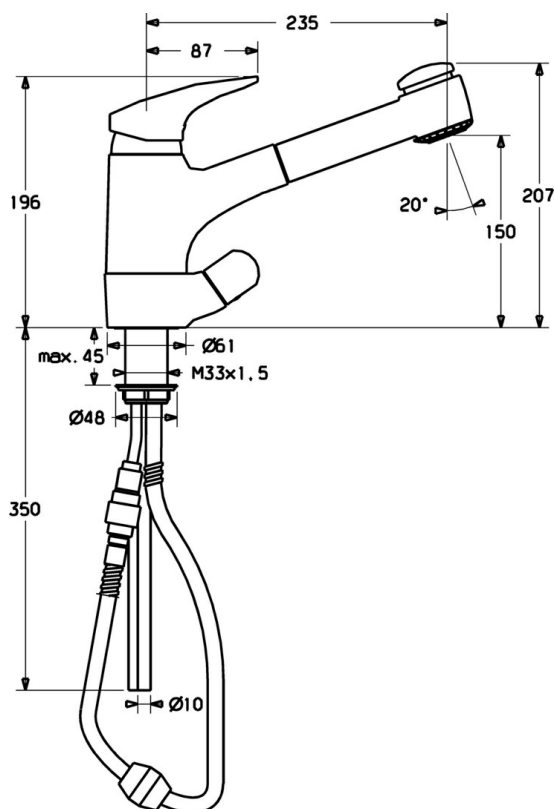

EAN: 7612158362959  
[static.hansa.com/01392173](http://static.hansa.com/01392173)

- Kitchen
- Single-lever, Dishwasher valve
- Deck mounted
- Chrome
- Swivel spout, Pull-out model
- Mechanic stop valve for external equipment
- Single operating lever/handle, Hot/Cold symbols
- Non-return valve(s)
- Copper inlet pipes
- Surfaces in contact with drinking water contain less than 0.3% lead, Inner body made of DZR brass, Waterways without nickel coating
- protected against back-flow in domestic use (according to DIN EN 1717)