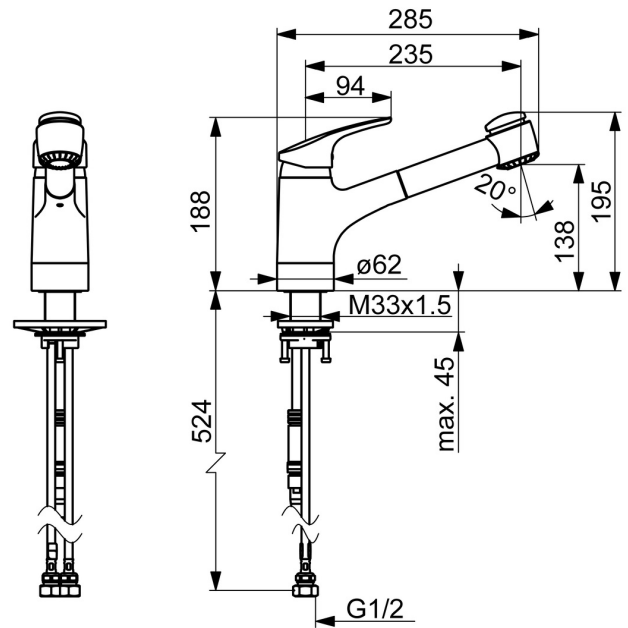

EAN: 4015474278264  
[static.hansa.com/013822830037](http://static.hansa.com/013822830037)

- Kitchen
- Single-lever
- Deck mounted
- Chrome
- Swivel spout, Pull-out model
- Hot/Cold symbols, Single operating lever/handle
- Flexible inlet pipes

## Technical data

### Technical properties

|                             |                   |
|-----------------------------|-------------------|
| DN-size (nominal dimension) | <b>DN15</b>       |
| Hot water supply            | <b>max. +70°C</b> |
| Working pressure            | <b>0.5-10 bar</b> |
| Connection size             | <b>G1/2</b>       |
| Projection                  | <b>235 mm</b>     |