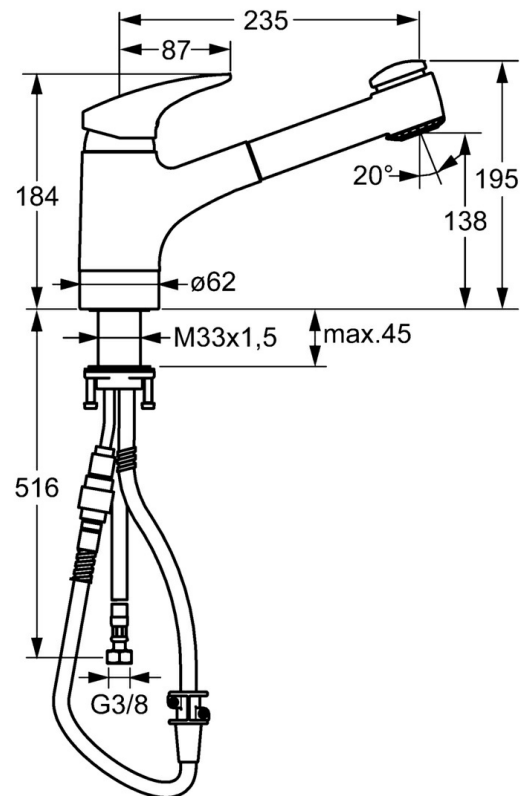

EAN: 7612158361990
static.hansa.com/01382273

- Kitchen
- Single-lever
- Deck mounted
- Chrome
- Swivel spout, Pull-out model
- Single operating lever/handle, Hot/Cold symbols
- Flexible inlet pipes
- Surfaces in contact with drinking water contain less than 0.3% lead, Inner body made of DZR brass, Waterways without nickel coating
- protected against back-flow in domestic use (according to DIN EN 1717)

Technical data

Technical properties

DN-size (nominal dimension)	DN15
Hot water supply	max. +70°C
Working pressure	0.5-10 bar
Material	Brass

Regulations

EN standard	EN 817
-------------	---------------

Spare parts

SP01382273

	Name	Code
1	Lever, L=87 mm	59914195
1.1	Screw, M5x8, SW2.5	59904755
1.2	Bushing	59904778
1.3	Symbol plug Grey	59912112
2	Covering cap	59912647
3	Eye screw, M50x1, SW45	59904775
4	Cartridge, 4.8 eco	59904601
4.1	Hot water limiter	59904759
5.7	Fixing set, M33x1.5	59912717
5.9	Sealing kit	59912646
5.11	Supporting plate	59910008
6	Spout Discontinued	59912721
6.1	Passing-through bushing	59912724
7	Pull-out spout	59912722
8.1	Aerator, M22/M24 B	59905901
9	Hose, L=1400	59912720
9.2	Gasket ring, d 21x12x2	59912304
9.3	Retainer	59906600
10	Flexible pipe, L=600, G3/8-M10x1	59912719
10.1	Gasket, 9.5x14.4x2	59912551
10.2	Coupling pipe, M10x1, M14x1, L=230	59912718
N.I.	Hand shower screen	59913878