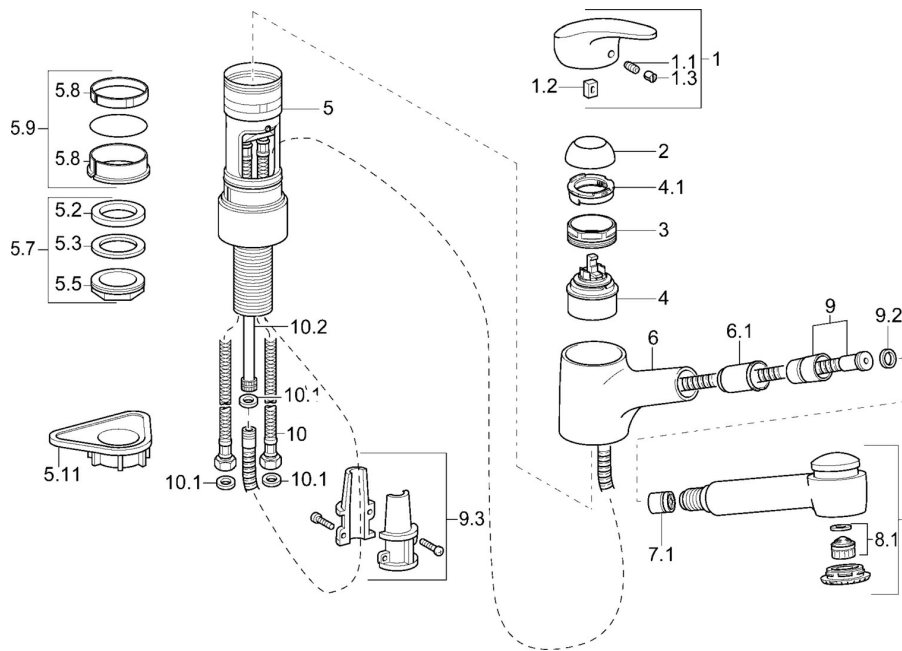

EAN: 7612158361990
static.hansa.com/01382273

- Kitchen
- Single-lever
- Deck mounted
- Chrome
- Swivel spout, Pull-out model
- Single operating lever/handle, Hot/Cold symbols
- Flexible inlet pipes
- Surfaces in contact with drinking water contain less than 0.3% lead, Inner body made of DZR brass, Waterways without nickel coating
- protected against back-flow in domestic use (according to DIN EN 1717)

Technical data

Technical properties

DN-size (nominal dimension)	DN15
Hot water supply	max. +70°C
Working pressure	0.5-10 bar
Material	Brass

Regulations

EN standard	EN 817
-------------	---------------

Spare parts

SP01382273

	Name	Code
1	Lever, L=87 mm	59914195
1.1	Screw, M5x8, SW2.5	59904755
1.2	Bushing	59904778
1.3	Symbol plug Grey	59912112
2	Covering cap	59912647
3	Eye screw, M50x1, SW45	59904775
4	Cartridge, 4.8 eco	59904601
4.1	Hot water limiter	59904759
5.7	Fixing set, M33x1.5	59912717
5.9	Sealing kit	59912646
5.11	Supporting plate	59910008
6	Spout Discontinued	59912721
6.1	Passing-through bushing	59912724
7	Pull-out spout	59912722
8.1	Aerator, M22/M24 B	59905901
9	Hose, L=1400	59912720
9.2	Gasket ring, d 21x12x2	59912304
9.3	Retainer	59906600
10	Flexible pipe, L=600, G3/8-M10x1	59912719
10.1	Gasket, 9.5x14.4x2	59912551
10.2	Coupling pipe, M10x1, M14x1, L=230	59912718
N.I.	Hand shower screen	59913878