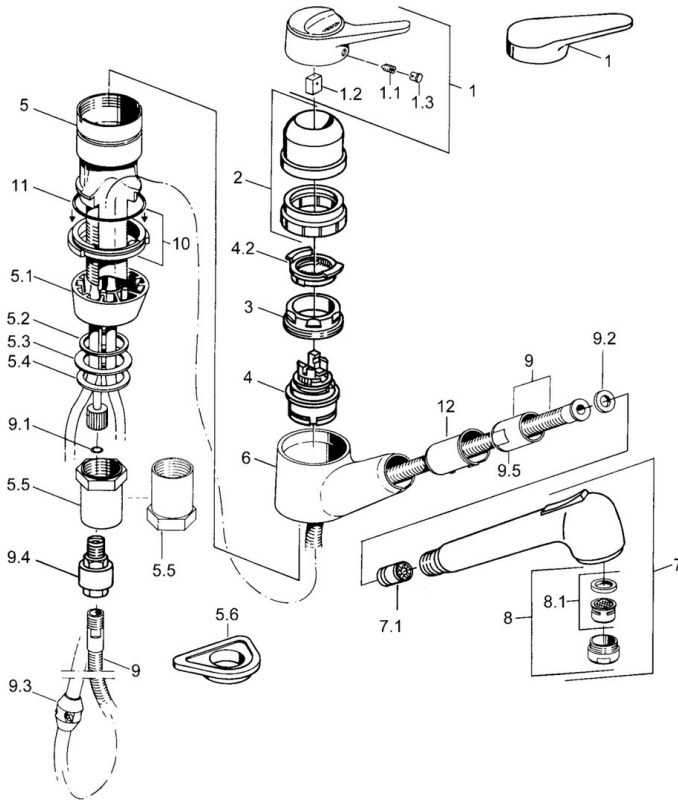

EAN: 4015474640825  
[static.hansa.com/0138218282](http://static.hansa.com/0138218282)

- Kitchen
- Single-lever
- Deck mounted
- White
- Pull-out model
- Single operating lever/handle, Hot/Cold symbols
- Non-return valve(s)
- Copper inlet pipes

## Technical data

### Technical properties

Hot water supply	<b>max. +80°C</b>
Working pressure	<b>0.5-10 bar</b>
Backflow prevention (EN1717)	<b>EB</b>
Material	<b>Brass</b>

### SP01382132

	Name	Code
1	Lever White Discontinued	5990188282
1	Lever, (-2004)	59901882
1.1	Screw, M5x8, SW2.5	59904755
1.2	Bushing	59904778
1.3	Plug, hot/cold	59906705
2	Covering cap Discontinued	59910744
2	Covering cap White Discontinued	59910746
2	Covering cap Mocha Discontinued	59910745
3	Fixing screw, M50x1, SW45	59904890
4	Cartridge, 4.8 eco	59904601
4.2	Hot water limiter	59904759
5.1	Support ring Discontinued	59905570
5.2	Gasket, 41.5x33.3x2	59902295
5.3	Gasket, 48x33.5x2	59902283
5.4	Bearing ring	59904893
5.5	Screw, R1 Discontinued	59904894
5.6	Supporting plate	59910008
6	Hand shower arm Discontinued	59905172
7	Pull-out spout	59912722
7	Pull-out spout White Discontinued	59905718
7	Hand shower Black Discontinued	59906284
7	Hand shower Discontinued	59910209
7.1	Non-return valve	59905714
8	Aerator, M24x1 STD HC B	59905830
8.1	Aerator, M22/M24 B	59905901
9	Hose, L=1500, G1/2-M14x1	59905067
9.1	O-ring, d 7.65x1.78	59902337
9.2	Gasket, 18.5/12x2 Discontinued	59905070
9.3	Counterbalance	59905891
9.4	Nipple Discontinued	59910801
10	Retaining ring Discontinued	59906350
11	O-ring, 47.29x2.62 Discontinued	59906351
N.I.	Nipple	59912074