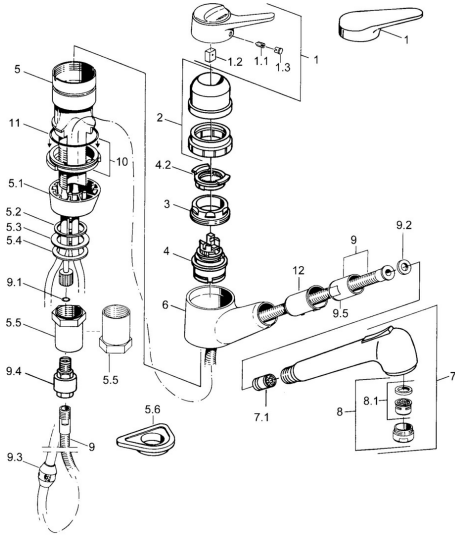

EAN: 4015474640825  
[static.hansa.com/0138218282](http://static.hansa.com/0138218282)

- Kitchen
- Single-lever
- Deck mounted
- White
- Pull-out model
- Single operating lever/handle, Hot/Cold symbols
- Non-return valve(s)
- Copper inlet pipes

### Technical properties

Hot water supply	<b>max. +80°C</b>
Working pressure	<b>0.5-10 bar</b>
Backflow prevention (EN1717)	<b>EB</b>
Material	<b>Brass</b>

## Spare parts

### SP01382132

	Name	Code
1	Lever White Discontinued	5990188282
1	Lever, (-2004)	59901882
1.1	Screw, M5x8, SW2.5	59904755
1.2	Bushing	59904778
1.3	Plug, hot/cold	59906705
2	Covering cap Discontinued	59910744
2	Covering cap White Discontinued	59910746
2	Covering cap Mocha Discontinued	59910745
3	Fixing screw, M50x1, SW45	59904890
4	Cartridge, 4.8 eco	59904601
4.2	Hot water limiter	59904759
5.1	Support ring Discontinued	59905570
5.2	Gasket, 41.5x33.3x2	59902295
5.3	Gasket, 48x33.5x2	59902283
5.4	Bearing ring	59904893
5.5	Screw, R1 Discontinued	59904894
5.6	Supporting plate	59910008
6	Hand shower arm Discontinued	59905172
7	Pull-out spout	59912722
7	Pull-out spout White Discontinued	59905718
7	Hand shower Black Discontinued	59906284
7	Hand shower Discontinued	59910209
7.1	Non-return valve	59905714
8	Aerator, M24x1 STD HC B	59905830
8.1	Aerator, M22/M24 B	59905901
9	Hose, L=1500, G1/2-M14x1	59905067
9.1	O-ring, d 7.65x1.78	59902337
9.2	Gasket, 18.5/12x2 Discontinued	59905070
9.3	Counterbalance	59905891
9.4	Nipple Discontinued	59910801
10	Retaining ring Discontinued	59906350
11	O-ring, 47.29x2.62 Discontinued	59906351
N.I.	Nipple	59912074