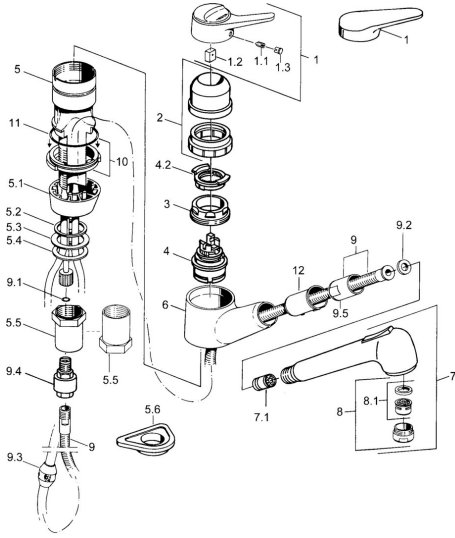

EAN: 4015474641853
static.hansa.com/01382182

- Kitchen
- Single-lever
- Deck mounted
- Chrome
- Pull-out model
- Single operating lever/handle, Hot/Cold symbols
- Non-return valve(s)
- Copper inlet pipes

Technical data

Technical properties

| | |
|------------------------------|-------------------|
| Hot water supply | max. +80°C |
| Working pressure | 0.5-10 bar |
| Backflow prevention (EN1717) | EB |
| Material | Brass |