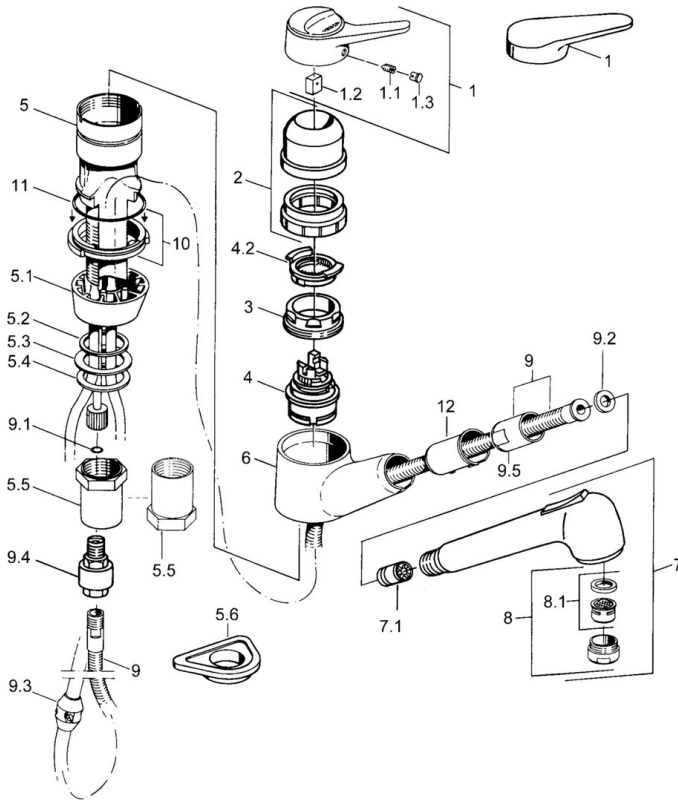

EAN: 4015474643017
static.hansa.com/01382132

- Kitchen
- Single-lever
- Deck mounted
- Chrome
- Pull-out model
- Single operating lever/handle, Hot/Cold symbols
- Non-return valve(s)
- Copper inlet pipes

Technical data

Technical properties

Hot water supply	max. +80°C
Working pressure	0.5-10 bar
Backflow prevention (EN1717)	EB
Material	Brass

Regulations

EN standard	EN 817
-------------	---------------

Spare parts

SP01382132

	Name	Code
1	Lever White Discontinued	5990188282
1	Lever, (-2004)	59901882
1.1	Screw, M5x8, SW2.5	59904755
1.2	Bushing	59904778
1.3	Plug, hot/cold	59906705
2	Covering cap Discontinued	59910744
2	Covering cap White Discontinued	59910746
2	Covering cap Mocha Discontinued	59910745
3	Fixing screw, M50x1, SW45	59904890
4	Cartridge, 4.8 eco	59904601
4.2	Hot water limiter	59904759
5.1	Support ring Discontinued	59905570
5.2	Gasket, 41.5x33.3x2	59902295
5.3	Gasket, 48x33.5x2	59902283
5.4	Bearing ring	59904893
5.5	Screw, R1 Discontinued	59904894
5.6	Supporting plate	59910008
6	Hand shower arm Discontinued	59905172
7	Pull-out spout	59912722
7	Pull-out spout White Discontinued	59905718
7	Hand shower Black Discontinued	59906284
7	Hand shower Discontinued	59910209
7.1	Non-return valve	59905714
8	Aerator, M24x1 STD HC B	59905830
8.1	Aerator, M22/M24 B	59905901
9	Hose, L=1500, G1/2-M14x1	59905067
9.1	O-ring, d 7.65x1.78	59902337
9.2	Gasket, 18.5/12x2 Discontinued	59905070
9.3	Counterbalance	59905891
9.4	Nipple Discontinued	59910801
10	Retaining ring Discontinued	59906350
11	O-ring, 47.29x2.62 Discontinued	59906351
N.I.	Nipple	59912074