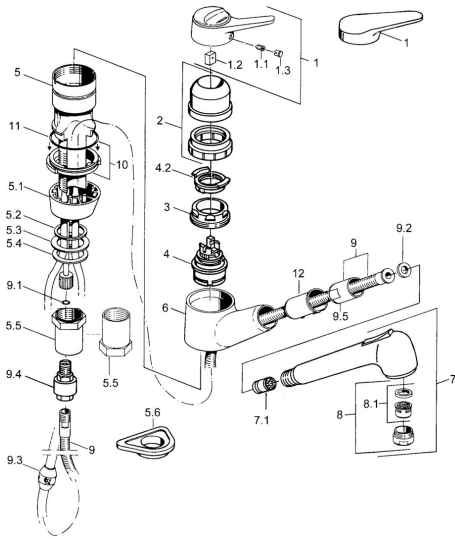

EAN: 4015474643017
static.hansa.com/01382132

- Kitchen
- Single-lever
- Deck mounted
- Chrome
- Pull-out model
- Single operating lever/handle, Hot/Cold symbols
- Non-return valve(s)
- Copper inlet pipes

Technical data

Technical properties

Hot water supply	max. +80°C
Working pressure	0.5-10 bar
Backflow prevention (EN1717)	EB
Material	Brass

Regulations

EN standard	EN 817
-------------	---------------

Spare parts

SP01382132

	Name	Code
1	Lever White Discontinued	5990188282
1	Lever, (-2004)	59901882
1.1	Screw, M5x8, SW2.5	59904755
1.2	Bushing	59904778
1.3	Plug, hot/cold	59906705
2	Covering cap Discontinued	59910744
2	Covering cap White Discontinued	59910746
2	Covering cap Mocha Discontinued	59910745
3	Fixing screw, M50x1, SW45	59904890
4	Cartridge, 4.8 eco	59904601
4.2	Hot water limiter	59904759
5.1	Support ring Discontinued	59905570
5.2	Gasket, 41.5x33.3x2	59902295
5.3	Gasket, 48x33.5x2	59902283
5.4	Bearing ring	59904893
5.5	Screw, R1 Discontinued	59904894
5.6	Supporting plate	59910008
6	Hand shower arm Discontinued	59905172
7	Pull-out spout	59912722
7	Pull-out spout White Discontinued	59905718
7	Hand shower Black Discontinued	59906284
7	Hand shower Discontinued	59910209
7.1	Non-return valve	59905714
8	Aerator, M24x1 STD HC B	59905830
8.1	Aerator, M22/M24 B	59905901
9	Hose, L=1500, G1/2-M14x1	59905067
9.1	O-ring, d 7.65x1.78	59902337
9.2	Gasket, 18.5/12x2 Discontinued	59905070
9.3	Counterbalance	59905891
9.4	Nipple Discontinued	59910801
10	Retaining ring Discontinued	59906350
11	O-ring, 47.29x2.62 Discontinued	59906351
N.I.	Nipple	59912074