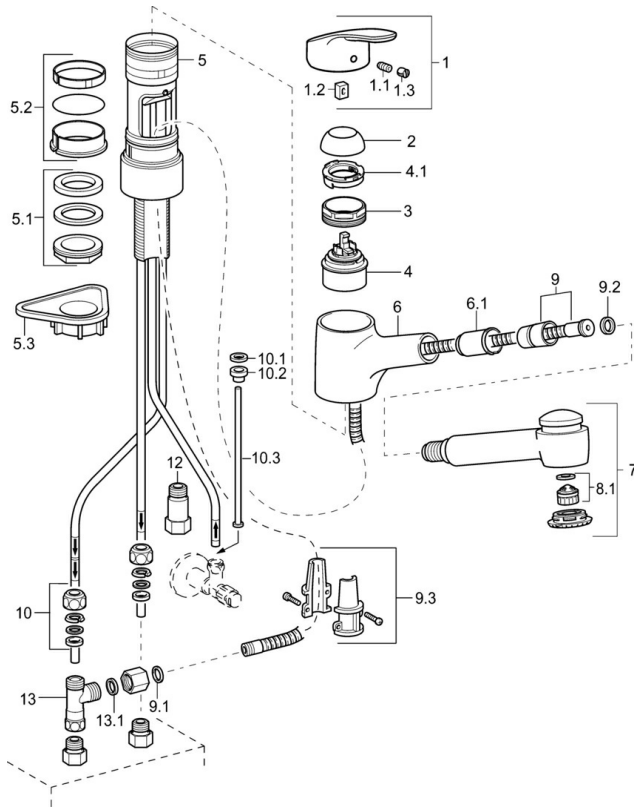

EAN: 4015474276673
static.hansa.com/01361183

- Kitchen
- Single-lever, Low pressure
- Deck mounted
- Chrome
- Pull-out model, Swivel spout
- Laminar stream
- Hot/Cold symbols, Single operating lever/handle
- Shower hose (1400 mm)
- Limitation option for maximum temperature and flow-rate, Adjustable hot water stop (included, retrofittable)
- \varnothing 48 mm ceramic cartridge for flow and temperature control, Non-return valve(s)
- Copper inlet pipes
- Surfaces in contact with drinking water contain less than 0.3% lead, Inner body made of DZR brass, Waterways without nickel coating
- protected against back-flow in domestic use (according to DIN EN 1717)
- 2 spray functions

Technical data

Technical properties

DN-size (nominal dimension)	DN15
Hot water supply	max. +80°C
Working pressure	0.5-5 bar
Projection	235 mm
Backflow prevention (EN1717)	EB
Material	Brass

Regulations

EN standard	EN 817
-------------	---------------

Approvals and Declarations

Declaration of conformity	DoC
---------------------------	------------

Spare parts

SP01361183

	Name	Code
1	Lever, L=93 mm	01880083
1.1	Screw, M5x8, SW2.5	59904755
1.2	Bushing	59904778
1.3	Symbol plug Grey	59912112
2	Covering cap	59912647
3	Eye screw, M50x1, SW45	59904775
4	Cartridge, 4.8 eco	59904601
4.1	Hot water limiter	59904759
5.1	Fixing set, M33x1.5	59912717
5.2	Sealing kit	59912646
5.3	Supporting plate	59910008
6	Spout Discontinued	59912721
6.1	Passing-through bushing	59912724
7	Pull-out spout	59912723
8.1	Aerator, M22/24, ND	59901553
9	Hose, L=1400	59912720
9.1	Gasket, 9.5x14.4x2	59912551
9.2	Gasket ring, d 21x12x2	59912304
9.3	Retainer	59906600
10	Fitting nut	59904969
10.1	Sealing kit, 14.9x8.5x1	59902352
10.2	Sealing kit, 10x8	59902272
10.3	Hose	59902151
12	Non-return valve, G3/8xG3/8	59912107
13	T-connector, M14x1 ND	59913480
13.1	Gasket, 14.8x10x1.5 Discontinued	59905042