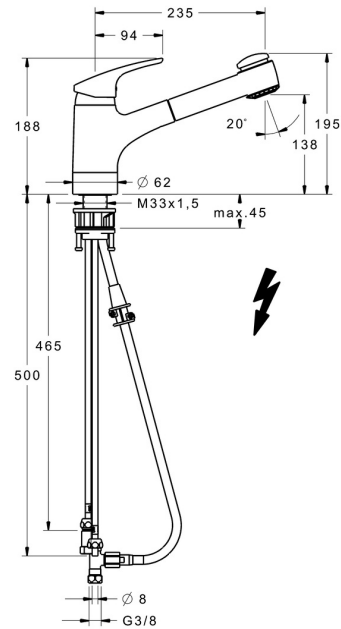

EAN: 4015474276673
static.hansa.com/01361183

- Kitchen
- Single-lever, Low pressure
- Deck mounted
- Chrome
- Pull-out model, Swivel spout
- Laminar stream
- Hot/Cold symbols, Single operating lever/handle
- Shower hose (1400 mm)
- Limitation option for maximum temperature and flow-rate, Adjustable hot water stop (included, retrofittable)
- \varnothing 48 mm ceramic cartridge for flow and temperature control, Non-return valve(s)
- Copper inlet pipes
- Surfaces in contact with drinking water contain less than 0.3% lead, Inner body made of DZR brass, Waterways without nickel coating
- protected against back-flow in domestic use (according to DIN EN 1717)
- 2 spray functions

Technical data

Technical properties

DN-size (nominal dimension)	DN15
Hot water supply	max. +80°C
Working pressure	0.5-5 bar
Projection	235 mm
Backflow prevention (EN1717)	EB
Material	Brass

Regulations

EN standard	EN 817
-------------	---------------

Approvals and Declarations

Declaration of conformity	DoC
---------------------------	------------

Spare parts

SP01361183

	Name	Code
1	Lever, L=93 mm	01880083
1.1	Screw, M5x8, SW2.5	59904755
1.2	Bushing	59904778
1.3	Symbol plug Grey	59912112
2	Covering cap	59912647
3	Eye screw, M50x1, SW45	59904775
4	Cartridge, 4.8 eco	59904601
4.1	Hot water limiter	59904759
5.1	Fixing set, M33x1.5	59912717
5.2	Sealing kit	59912646
5.3	Supporting plate	59910008
6	Spout Discontinued	59912721
6.1	Passing-through bushing	59912724
7	Pull-out spout	59912723
8.1	Aerator, M22/24, ND	59901553
9	Hose, L=1400	59912720
9.1	Gasket, 9.5x14.4x2	59912551
9.2	Gasket ring, d 21x12x2	59912304
9.3	Retainer	59906600
10	Fitting nut	59904969
10.1	Sealing kit, 14.9x8.5x1	59902352
10.2	Sealing kit, 10x8	59902272
10.3	Hose	59902151
12	Non-return valve, G3/8xG3/8	59912107
13	T-connector, M14x1 ND	59913480
13.1	Gasket, 14.8x10x1.5 Discontinued	59905042