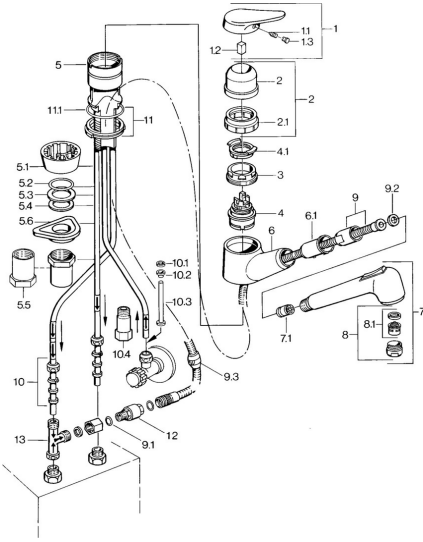

EAN: 4015474641693
static.hansa.com/01361132

- Kitchen
- Single-lever, Low pressure
- Deck mounted
- Chrome
- Laminar stream
- Single operating lever/handle, Hot/Cold symbols
- Non-return valve(s)
- Copper inlet pipes

Technical data

Technical properties

Hot water supply	max. +80°C
Working pressure	0.5-5 bar
Backflow prevention (EN1717)	EB
Material	Brass

Regulations

EN standard	EN 817
-------------	---------------

Spare parts

SP01361132

	Name	Code
1	Lever, (-2004)	59901882
1.1	Screw, M5x8, SW2.5	59904755
1.2	Bushing	59904778
1.3	Plug, hot/cold	59906705
2	Covering cap Discontinued	59910744
3	Fixing screw, M50x1, SW45	59904890
4	Cartridge, 4.8 eco	59904601
4.1	Hot water limiter	59904759
5.1	Support ring Discontinued	59905570
5.2	Gasket, 41.5x33.3x2	59902295
5.3	Gasket, 48x33.5x2	59902283
5.4	Bearing ring	59904893
5.5	Screw, R1 Discontinued	59904894
5.6	Supporting plate	59910008
6	Hand shower arm Discontinued	59905172
7	Hand shower Discontinued	59910416
7.1	Non-return valve	59905714
8	Aerator, M24x1 A, low pressure	59902692
8.1	Aerator, M22/24, ND	59901553
9	Hose, L=1500, G1/2-M14x1	59905067
9.1	O-ring, d 7.65x1.78	59902337
9.2	Gasket, 18.5/12x2 Discontinued	59905070
9.3	Counterbalance	59905891
10	Fitting nut	59904969
10.1	Sealing kit, 14.9x8.5x1	59902352
10.2	Sealing kit, 10x8	59902272
10.3	Hose	59902151
11	Retaining ring Discontinued	59906350
11.1	O-ring, 47.29x2.62 Discontinued	59906351
12	Nipple Discontinued	59910801
13	T-connector Discontinued	59910798