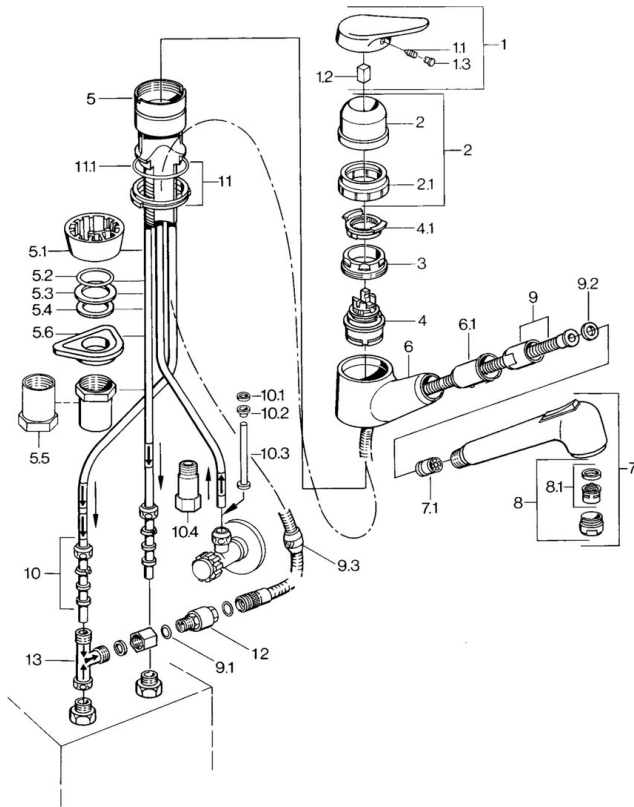

EAN: 4015474641693
static.hansa.com/01361132

- Kitchen
- Single-lever, Low pressure
- Deck mounted
- Chrome
- Laminar stream
- Single operating lever/handle, Hot/Cold symbols
- Non-return valve(s)
- Copper inlet pipes

Technical data

Technical properties

Hot water supply	max. +80°C
Working pressure	0.5-5 bar
Backflow prevention (EN1717)	EB
Material	Brass

Regulations

EN standard	EN 817
-------------	---------------

Spare parts

SP01361132

	Name	Code
1	Lever, (-2004)	59901882
1.1	Screw, M5x8, SW2.5	59904755
1.2	Bushing	59904778
1.3	Plug, hot/cold	59906705
2	Covering cap Discontinued	59910744
3	Fixing screw, M50x1, SW45	59904890
4	Cartridge, 4.8 eco	59904601
4.1	Hot water limiter	59904759
5.1	Support ring Discontinued	59905570
5.2	Gasket, 41.5x33.3x2	59902295
5.3	Gasket, 48x33.5x2	59902283
5.4	Bearing ring	59904893
5.5	Screw, R1 Discontinued	59904894
5.6	Supporting plate	59910008
6	Hand shower arm Discontinued	59905172
7	Hand shower Discontinued	59910416
7.1	Non-return valve	59905714
8	Aerator, M24x1 A, low pressure	59902692
8.1	Aerator, M22/24, ND	59901553
9	Hose, L=1500, G1/2-M14x1	59905067
9.1	O-ring, d 7.65x1.78	59902337
9.2	Gasket, 18.5/12x2 Discontinued	59905070
9.3	Counterbalance	59905891
10	Fitting nut	59904969
10.1	Sealing kit, 14.9x8.5x1	59902352
10.2	Sealing kit, 10x8	59902272
10.3	Hose	59902151
11	Retaining ring Discontinued	59906350
11.1	O-ring, 47.29x2.62 Discontinued	59906351
12	Nipple Discontinued	59910801
13	T-connector Discontinued	59910798