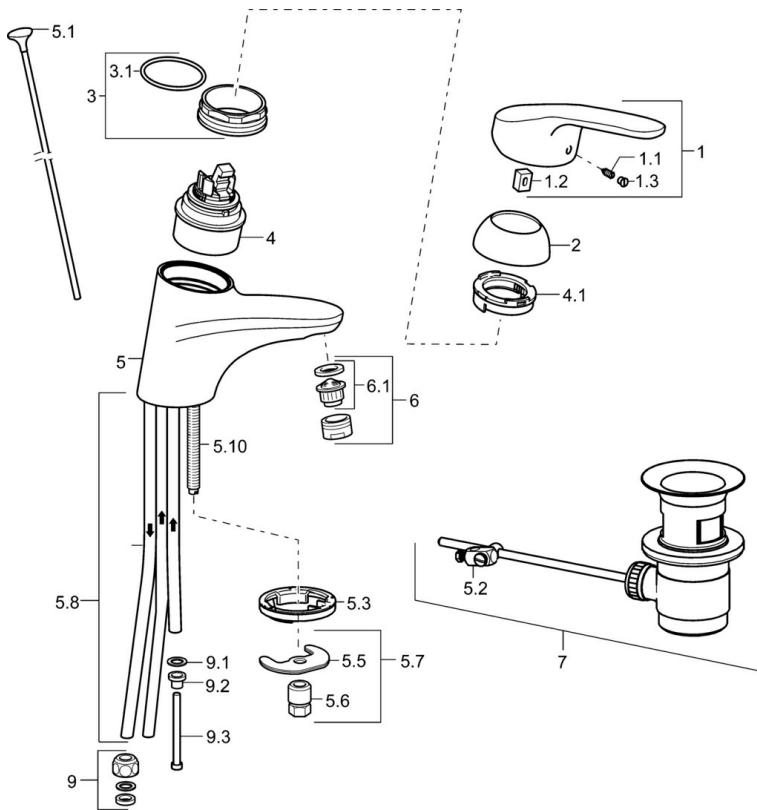

EAN: 4015474271227
static.hansa.com/01321183

- Washbasin
- Single-lever, Low pressure
- Deck mounted
- Chrome
- Fixed spout
- Laminar stream, Standard aerator
- Hot/Cold symbols, Single operating lever/handle
- Pop-up waste with draw-rod
- Limitation option for maximum temperature and flow-rate, Adjustable hot water stop (included, retrofittable)
- \varnothing 48 mm ceramic eco cartridge for flow and temperature control
- Copper inlet pipes
- Inner body made of DZR brass, Rapid installation system

Technical data

Technical properties

DN-size (nominal dimension)	DN15
Hot water supply	max. +80°C
Working pressure	0.5-5 bar
Connection size	\varnothing 8 mm
Projection	127 mm
Backflow prevention (EN1717)	AA
Material	Brass

Regulations

EN standard	EN 817
-------------	---------------

Approvals and Declarations

Declaration of conformity	DoC
EPD	S-P-06391

Spare parts

SP01131183

	Name	Code
1	Long lever, L=138	01880076
1	Lever, L=93 mm	01880083
1.1	Screw, M5x8, SW2.5	59904755
1.2	Bushing	59904778
1.3	Symbol plug Grey	59912112
2	Covering cap	59912638
3	Eye screw, M50x1, SW45	59904775
3.1	O-ring, d 43x2.5	59911166
4	Cartridge, 4.8 eco	59904601
4.1	Hot water limiter	59904759
5.1	Pop-up operating rod	59914053
5.2	Swivel joint	59904624
5.3	Bottom seal	59914591
5.5	Fixing plate	59904765
5.6	Screw, M8x1, SW13	59904766
5.7	Fixing set	59910749
5.8	Pipe Discontinued	59911173
5.10	Fixing screw, M8x1, L=140	59912474
6	Aerator, M24x1 A, low pressure	59902692
6.1	Aerator, M22/24, ND	59901553
7	Pop-up waste	59904620
9	Fitting nut	59904969
9.1	Sealing kit, 14.9x8.5x1	59902352
9.2	Sealing kit, 10x8	59902272
9.3	Hose	59902151