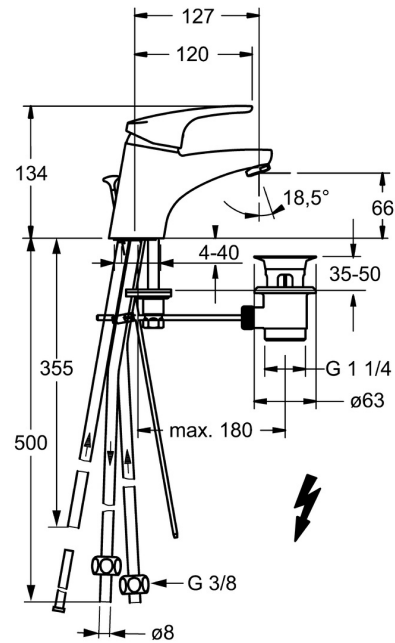

EAN: 4015474271227
static.hansa.com/01321183

- Washbasin
- Single-lever, Low pressure
- Deck mounted
- Chrome
- Fixed spout
- Laminar stream, Standard aerator
- Hot/Cold symbols, Single operating lever/handle
- Pop-up waste with draw-rod
- Limitation option for maximum temperature and flow-rate, Adjustable hot water stop (included, retrofittable)
- \varnothing 48 mm ceramic eco cartridge for flow and temperature control
- Copper inlet pipes
- Inner body made of DZR brass, Rapid installation system

Technical data

Technical properties

DN-size (nominal dimension)	DN15
Hot water supply	max. +80°C
Working pressure	0.5-5 bar
Connection size	\varnothing 8 mm
Projection	127 mm
Backflow prevention (EN1717)	AA
Material	Brass

Regulations

EN standard	EN 817
-------------	---------------

Approvals and Declarations

Declaration of conformity	DoC
EPD	S-P-06391

Spare parts

SP01131183

	Name	Code
1	Long lever, L=138	01880076
1	Lever, L=93 mm	01880083
1.1	Screw, M5x8, SW2.5	59904755
1.2	Bushing	59904778
1.3	Symbol plug Grey	59912112
2	Covering cap	59912638
3	Eye screw, M50x1, SW45	59904775
3.1	O-ring, d 43x2.5	59911166
4	Cartridge, 4.8 eco	59904601
4.1	Hot water limiter	59904759
5.1	Pop-up operating rod	59914053
5.2	Swivel joint	59904624
5.3	Bottom seal	59914591
5.5	Fixing plate	59904765
5.6	Screw, M8x1, SW13	59904766
5.7	Fixing set	59910749
5.8	Pipe Discontinued	59911173
5.10	Fixing screw, M8x1, L=140	59912474
6	Aerator, M24x1 A, low pressure	59902692
6.1	Aerator, M22/24, ND	59901553
7	Pop-up waste	59904620
9	Fitting nut	59904969
9.1	Sealing kit, 14.9x8.5x1	59902352
9.2	Sealing kit, 10x8	59902272
9.3	Hose	59902151