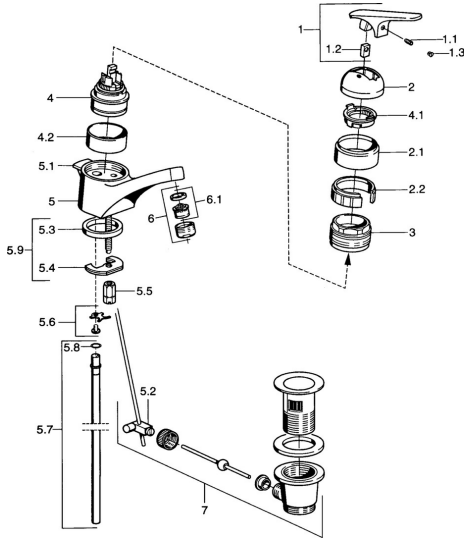

EAN: 4015474661844  
[static.hansa.com/01272102](http://static.hansa.com/01272102)

- Washbasin
- Single-lever
- Deck mounted
- Chrome

### Technical properties

Hot water supply	<b>max. +80°C</b>
Working pressure	<b>0.5-10 bar</b>
Material	<b>Brass</b>

## Spare parts

### SP01272102

	Name	Code
1.1	Screw, M5x8, SW2.5	59904755
1.2	Bushing	59904778
1.3	Plug, hot/cold	59906705
2	Covering cap Discontinued	59905867
2.1	Cover Discontinued	59911420
2.2	Holder Discontinued	59911421
3	Tightening nut, M52x1, AF45	59911161
4	Cartridge, 4.8 eco	59904601
4.1	Hot water limiter	59904759
4.2	Spacer sleeve Discontinued	59905871
5.3	Gasket, 37x48x3.5	59911422
5.4	Fixing plate	59904765
5.5	Screw, M8x1, SW13	59904766
5.6	Attachment clamp Discontinued	59911416
5.7	Pipe, d 10 mm, L=413	59911423
5.8	O-ring, 9x2	59905095
5.9	Fixing set	59910749
6	Aerator, M24x1 STD HC A	59902366
6.1	Aerator, M22/24 A	59902081
8	Washer with chain holder	59902219
9	Plug	59906910