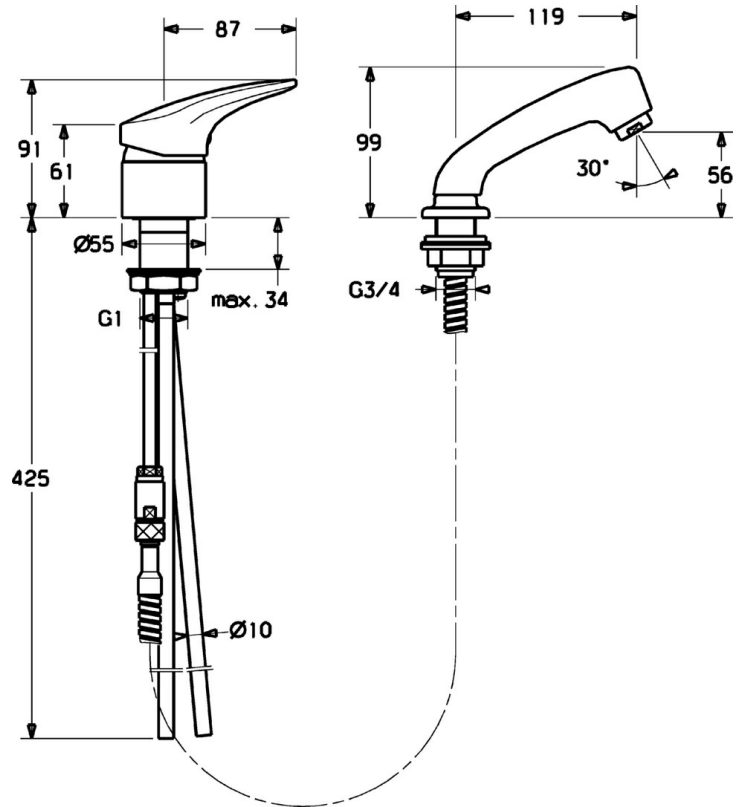

EAN: 4015474078475  
[static.hansa.com/01262173](http://static.hansa.com/01262173)

- Public & Semi-public
- Single-lever
- Deck mounted
- Single operating lever/handle, Hot/Cold symbols
- Pull-out hand spray
- Limitation option for maximum temperature and flow-rate, Adjustable hot water stop (included, retrofittable)
- Non-return valve(s),  $\varnothing$  48 mm ceramic eco cartridge for flow and temperature control
- protected against back-flow in domestic use (according to DIN EN 1717)

### Technical properties

Hot water supply	<b>max. +80°C</b>
Working pressure	<b>0.5-10 bar</b>
Backflow prevention (EN1717)	<b>EB</b>

### SP01262173

	Name	Code
1	Lever, L=87 mm	59914195
1.1	Screw, M5x8, SW2.5	59904755
1.2	Bushing	59904778
1.3	Symbol plug Grey	59912112
2	Covering cap	59912638
3	Eye screw, M50x1, SW45	59904775
3.1	O-ring, d 43x2.5	59911166
4	Cartridge, 4.8 eco	59904601
4.1	Hot water limiter	59904759
5.2	Gasket, 41.5x33.3x2	59902295
5.3	Gasket, 48x33.5x2	59902283
5.4		
5.5		
5.6		
6	Hose, L=1250	59902137
6.1	Gasket, 13.5x8x1	59902311
7	Nipple	59912074
8	Passing-through bushing	59910055
9	Hand shower	59910054
10	Aerator, M24x1 STD HC A	59902366
10.1	Aerator, M22/24 A	59902081
11	Cover flange	59911328
12	Pipe, d 10 mm, L=413	59911423
12	Flexible pipe, L=370, G3/8 Discontinued	59911626
12.1	Attachment clamp Discontinued	59911416
12.2	O-ring, 9x2	59905095