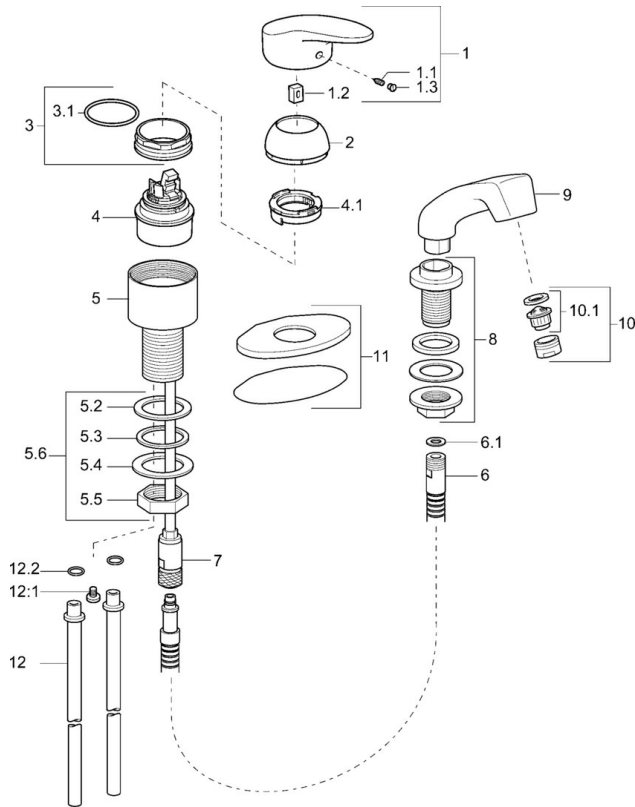

EAN: 4015474078475  
[static.hansa.com/01262173](http://static.hansa.com/01262173)

- Public & Semi-public
- Single-lever
- Deck mounted
- Single operating lever/handle, Hot/Cold symbols
- Pull-out hand spray
- Limitation option for maximum temperature and flow-rate, Adjustable hot water stop (included, retrofittable)
- Non-return valve(s),  $\varnothing$  48 mm ceramic eco cartridge for flow and temperature control
- protected against back-flow in domestic use (according to DIN EN 1717)

## Technical data

### Technical properties

Hot water supply	<b>max. +80°C</b>
Working pressure	<b>0.5-10 bar</b>
Backflow prevention (EN1717)	<b>EB</b>

### SP01262173

	Name	Code
1	Lever, L=87 mm	59914195
1.1	Screw, M5x8, SW2.5	59904755
1.2	Bushing	59904778
1.3	Symbol plug Grey	59912112
2	Covering cap	59912638
3	Eye screw, M50x1, SW45	59904775
3.1	O-ring, d 43x2.5	59911166
4	Cartridge, 4.8 eco	59904601
4.1	Hot water limiter	59904759
5.2	Gasket, 41.5x33.3x2	59902295
5.3	Gasket, 48x33.5x2	59902283
5.4		
5.5		
5.6		
6	Hose, L=1250	59902137
6.1	Gasket, 13.5x8x1	59902311
7	Nipple	59912074
8	Passing-through bushing	59910055
9	Hand shower	59910054
10	Aerator, M24x1 STD HC A	59902366
10.1	Aerator, M22/24 A	59902081
11	Cover flange	59911328
12	Pipe, d 10 mm, L=413	59911423
12	Flexible pipe, L=370, G3/8 Discontinued	59911626
12.1	Attachment clamp Discontinued	59911416
12.2	O-ring, 9x2	59905095