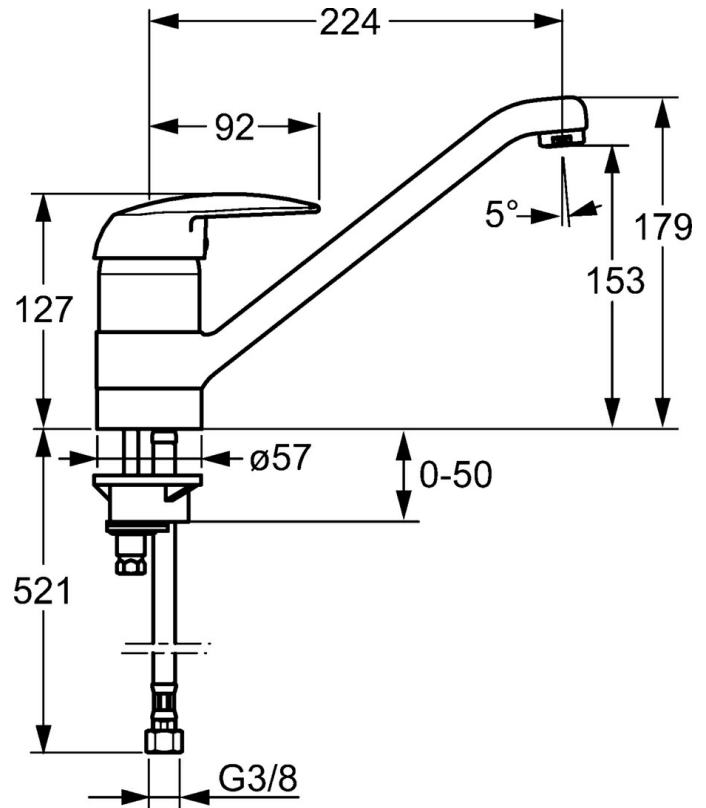

EAN: 4015474038578  
[static.hansa.com/01232204](http://static.hansa.com/01232204)

- Kitchen
- Single-lever
- Deck mounted
- Chrome
- Single operating lever/handle, Hot/Cold symbols
- Limitation option for maximum temperature and flow-rate, Adjustable hot water stop (included, retrofittable)
- $\varnothing$  48 mm ceramic eco cartridge for flow and temperature control
- Flexible inlet pipes

## Technical data

### Technical properties

DN-size (nominal dimension)	<b>DN15</b>
Hot water supply	<b>max. +70°C</b>
Working pressure	<b>0.5-10 bar</b>
Material	<b>Brass</b>

### SP01232204

	Name	Code
1	Lever	59913904
1.1	Screw, M5x8, SW2.5	59904755
1.2	Bushing	59904778
1.3	Plug, hot/cold	59906705
2	Covering cap	59912044
3	Eye screw, M50x1	59912045
4	Cartridge, 4.8 eco	59904601
5.1	Sealing kit	59911498
5.4	Gasket, 37x48x3.5	59911422
5.5	Supporting plate	59910008
5.6	Fixing plate	59904765
5.7	Screw, M8x1, SW13	59904766
5.8	Attachment clamp Discontinued	59911416
5.9	Flexible pipe, L=370, G3/8 Discontinued	59911626
5.10	O-ring, d 6.75x1.78	59902351
5.11	Fixing set	59910749
6	Spout, L=170 Discontinued	59911499
7	Aerator, M24x1 STD HC A	59902366
7.1	Aerator, M22/24 A	59902081