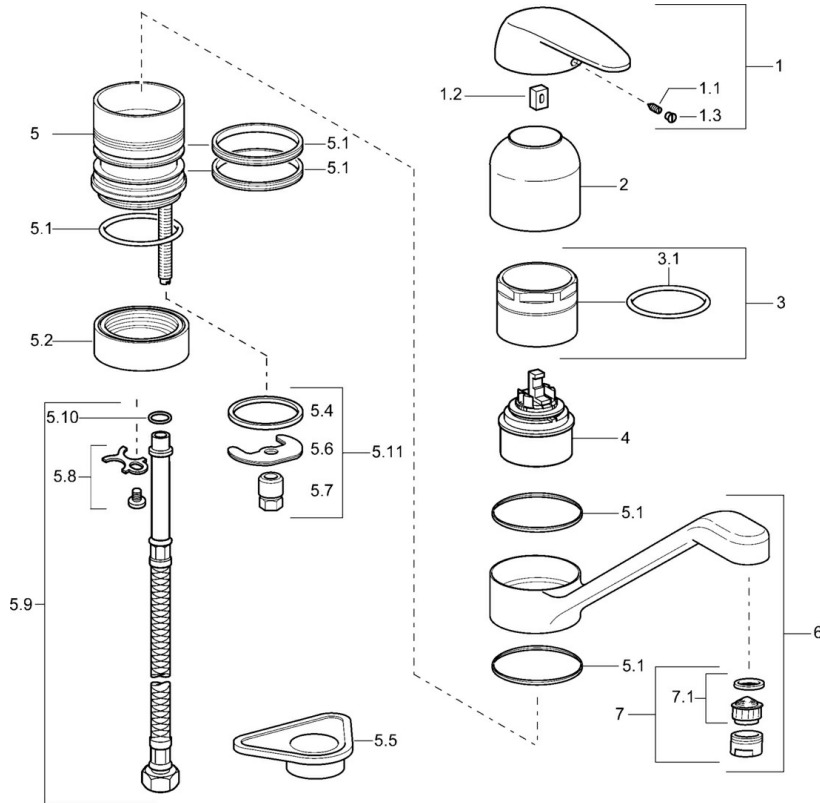

EAN: 4015474038578  
[static.hansa.com/01232204](http://static.hansa.com/01232204)

- Kitchen
- Single-lever
- Deck mounted
- Chrome
- Single operating lever/handle, Hot/Cold symbols
- Limitation option for maximum temperature and flow-rate, Adjustable hot water stop (included, retrofittable)
- $\varnothing$  48 mm ceramic eco cartridge for flow and temperature control
- Flexible inlet pipes

## Technical data

### Technical properties

DN-size (nominal dimension)	<b>DN15</b>
Hot water supply	<b>max. +70°C</b>
Working pressure	<b>0.5-10 bar</b>
Material	<b>Brass</b>

### SP01232204

	Name	Code
1	Lever	59913904
1.1	Screw, M5x8, SW2.5	59904755
1.2	Bushing	59904778
1.3	Plug, hot/cold	59906705
2	Covering cap	59912044
3	Eye screw, M50x1	59912045
4	Cartridge, 4.8 eco	59904601
5.1	Sealing kit	59911498
5.4	Gasket, 37x48x3.5	59911422
5.5	Supporting plate	59910008
5.6	Fixing plate	59904765
5.7	Screw, M8x1, SW13	59904766
5.8	Attachment clamp Discontinued	59911416
5.9	Flexible pipe, L=370, G3/8 Discontinued	59911626
5.10	O-ring, d 6.75x1.78	59902351
5.11	Fixing set	59910749
6	Spout, L=170 Discontinued	59911499
7	Aerator, M24x1 STD HC A	59902366
7.1	Aerator, M22/24 A	59902081