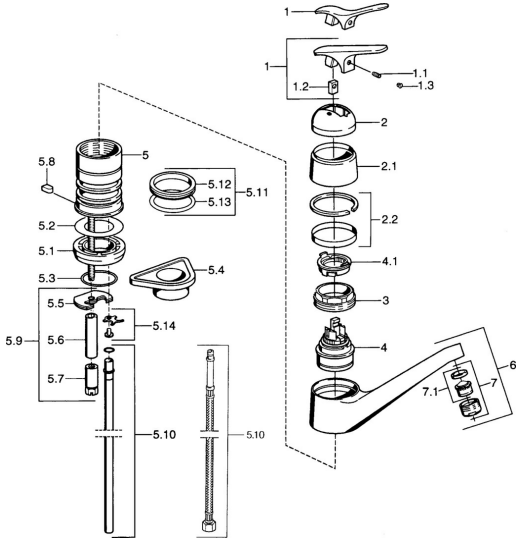

EAN: 4015474661561  
[static.hansa.com/0123210282](http://static.hansa.com/0123210282)

- Kitchen
- Single-lever
- Deck mounted
- White

## Technical data

### Technical properties

Hot water supply	<b>max. +80°C</b>
Working pressure	<b>0.5-10 bar</b>
Material	<b>Brass</b>

### SP01232102

	Name	Code
1.1	Screw, M5x8, SW2.5	59904755
1.2	Bushing	59904778
1.3	Plug, hot/cold	59906705
2	Covering cap Discontinued	59905867
2.1	Covering ring Discontinued	59911424
2.2	Fixing screw, M50x1, SW45	59904890
3	Cartridge, 4.8 eco	59904601
4	Hot water limiter	59904759
4.1	Gasket, 59x26x0.5 Discontinued	59911425
5.1	O-ring, d 38x3.5	59910236
5.2	Supporting plate	59910008
5.3	Fixing plate	59904765
5.4	Screw, M8x1, SW13	59904766
5.5	Retainer Discontinued	59905690
5.6	Fixing set	59910749
5.7	Coupling pipe Discontinued	59910629
5.8	Sealing kit	59904891
5.9	Gasket, 40.3x6	59911387
5.10	O-ring, 47.22x3.53 Discontinued	59911386
5.11	Attachment clamp Discontinued	59911416
6	Spout Discontinued	59910640
7	Aerator, M24x1 Mocha Discontinued	59904998
7	Aerator, M24x1 STD HC A	59902366
7	Aerator, M24x1 A White Discontinued	59905419
7.1	Aerator, M22/24 A	59902081