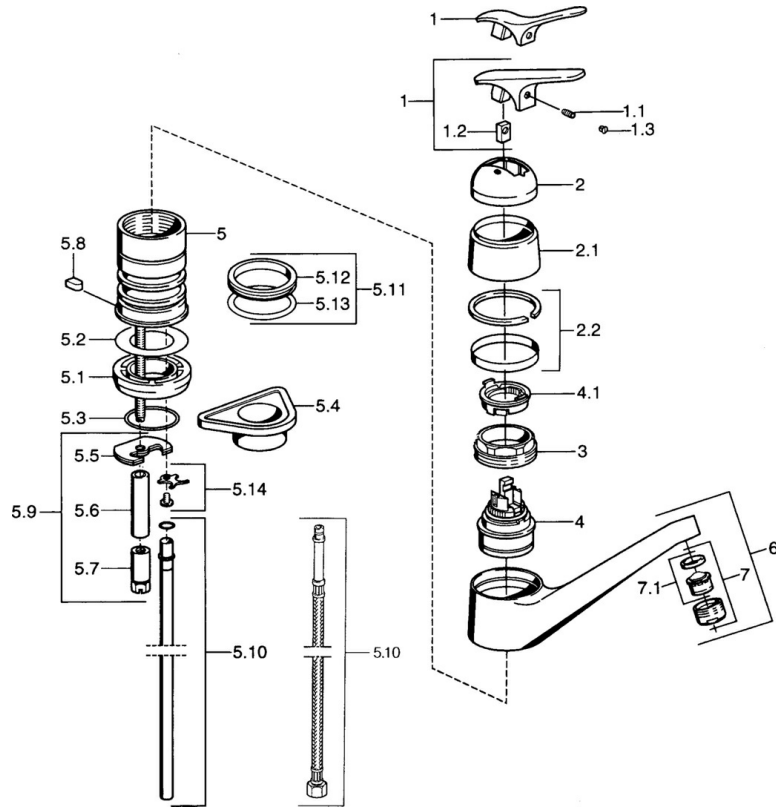

EAN: 4015474661561  
[static.hansa.com/0123210282](http://static.hansa.com/0123210282)

- Kitchen
- Single-lever
- Deck mounted
- White

### Technical properties

Hot water supply	<b>max. +80°C</b>
Working pressure	<b>0.5-10 bar</b>
Material	<b>Brass</b>

## Spare parts

### SP01232102

	Name	Code
1.1	Screw, M5x8, SW2.5	59904755
1.2	Bushing	59904778
1.3	Plug, hot/cold	59906705
2	Covering cap Discontinued	59905867
2.1	Covering ring Discontinued	59911424
2.2	Fixing screw, M50x1, SW45	59904890
3	Cartridge, 4.8 eco	59904601
4	Hot water limiter	59904759
4.1	Gasket, 59x26x0.5 Discontinued	59911425
5.1	O-ring, d 38x3.5	59910236
5.2	Supporting plate	59910008
5.3	Fixing plate	59904765
5.4	Screw, M8x1, SW13	59904766
5.5	Retainer Discontinued	59905690
5.6	Fixing set	59910749
5.7	Coupling pipe Discontinued	59910629
5.8	Sealing kit	59904891
5.9	Gasket, 40.3x6	59911387
5.10	O-ring, 47.22x3.53 Discontinued	59911386
5.11	Attachment clamp Discontinued	59911416
6	Spout Discontinued	59910640
7	Aerator, M24x1 Mocha Discontinued	59904998
7	Aerator, M24x1 STD HC A	59902366
7	Aerator, M24x1 A White Discontinued	59905419
7.1	Aerator, M22/24 A	59902081