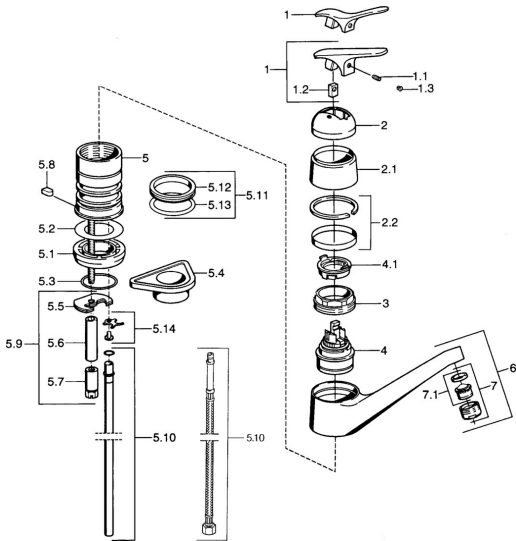

EAN: 4015474661509
static.hansa.com/01232102

- Kitchen
- Single-lever
- Deck mounted
- Chrome

Technical data

Technical properties

Hot water supply	max. +80°C
Working pressure	0.5-10 bar
Material	Brass

Spare parts

SP01232102

	Name	Code
1.1	Screw, M5x8, SW2.5	59904755
1.2	Bushing	59904778
1.3	Plug, hot/cold	59906705
2	Covering cap Discontinued	59905867
2.1	Covering ring Discontinued	59911424
2.2	Fixing screw, M50x1, SW45	59904890
3	Cartridge, 4.8 eco	59904601
4	Hot water limiter	59904759
4.1	Gasket, 59x26x0.5 Discontinued	59911425
5.2	O-ring, d 38x3.5	59910236
5.3	Supporting plate	59910008
5.4	Fixing plate	59904765
5.5	Screw, M8x1, SW13	59904766
5.7	Retainer Discontinued	59905690
5.9	Fixing set	59910749
5.10	Coupling pipe Discontinued	59910629
5.11	Sealing kit	59904891
5.12	Gasket, 40.3x6	59911387
5.13	O-ring, 47.22x3.53 Discontinued	59911386
5.14	Attachment clamp Discontinued	59911416
6	Spout Discontinued	59910640
7	Aerator, M24x1 Mocha Discontinued	59904998
7	Aerator, M24x1 STD HC A	59902366
7	Aerator, M24x1 A White Discontinued	59905419
7.1	Aerator, M22/24 A	59902081