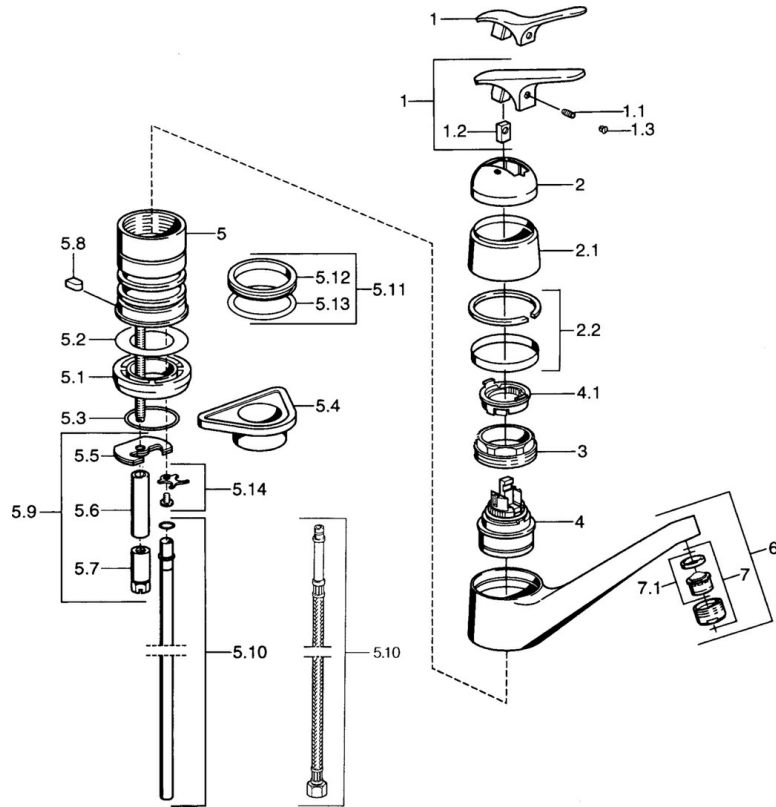

EAN: 4015474661509
static.hansa.com/01232102

- Kitchen
- Single-lever
- Deck mounted
- Chrome

Technical data

Technical properties

Hot water supply	max. +80°C
Working pressure	0.5-10 bar
Material	Brass

Spare parts

SP01232102

	Name	Code
1.1	Screw, M5x8, SW2.5	59904755
1.2	Bushing	59904778
1.3	Plug, hot/cold	59906705
2	Covering cap Discontinued	59905867
2.1	Covering ring Discontinued	59911424
2.2	Fixing screw, M50x1, SW45	59904890
3	Cartridge, 4.8 eco	59904601
4	Hot water limiter	59904759
4.1	Gasket, 59x26x0.5 Discontinued	59911425
5.2	O-ring, d 38x3.5	59910236
5.3	Supporting plate	59910008
5.4	Fixing plate	59904765
5.5	Screw, M8x1, SW13	59904766
5.7	Retainer Discontinued	59905690
5.9	Fixing set	59910749
5.10	Coupling pipe Discontinued	59910629
5.11	Sealing kit	59904891
5.12	Gasket, 40.3x6	59911387
5.13	O-ring, 47.22x3.53 Discontinued	59911386
5.14	Attachment clamp Discontinued	59911416
6	Spout Discontinued	59910640
7	Aerator, M24x1 Mocha Discontinued	59904998
7	Aerator, M24x1 STD HC A	59902366
7	Aerator, M24x1 A White Discontinued	59905419
7.1	Aerator, M22/24 A	59902081