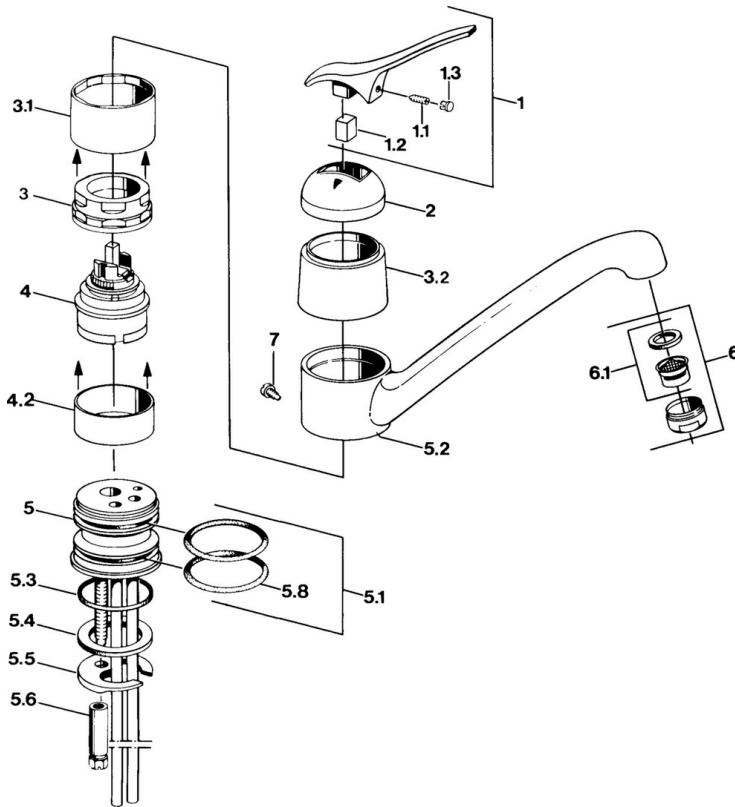

EAN: 4015474574977
static.hansa.com/0123210187

- Kitchen
- Single-lever
- Deck mounted
- Mocha

Technical data

Technical properties

Hot water supply	max. +80°C
Working pressure	0.5-10 bar
Material	Brass

Spare parts

SP01232101

	Name	Code
1.1	Screw, M5x8, SW2.5	59904755
1.2	Bushing	59904778
1.3	Plug, hot/cold	59906705
2	Covering cap Discontinued	59905867
3.1	Screw sleeve Discontinued	59905868
3.2	Protective sleeve Discontinued	59905869
4	Cartridge, 4.8 eco	59904601
4.2	Spacer sleeve Discontinued	59905871
5.1	Sealing kit	59904891
5.3	O-ring, 42x3.5	59904764
5.4	Gasket, 48x33.5x2	59902283
5.5	Fixing plate	59904765
5.6	Screw, M8x1, SW13	59904766
5.7	Fixing set	59910749
5.8	O-ring, 47.22x3.53 Discontinued	59911386
6	Aerator, M24x1 A White Discontinued	59905419
6	Aerator, M24x1 Mocha Discontinued	59904998
6	Aerator, M24x1 STD HC A	59902366
6.1	Aerator, M22/24 A	59902081