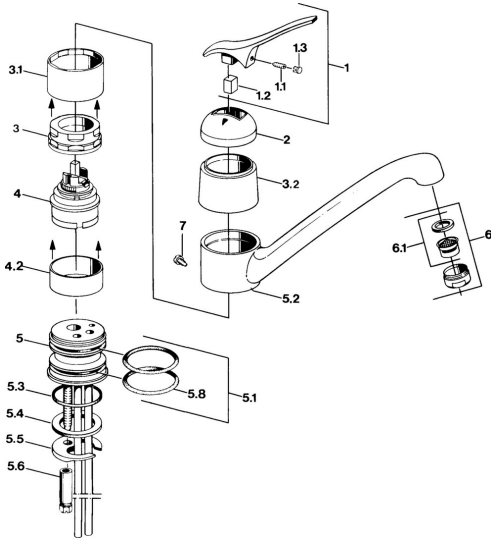

EAN: 4015474574977
static.hansa.com/0123210187

- Kitchen
- Single-lever
- Deck mounted
- Mocha

Technical data

Technical properties

Hot water supply	max. +80°C
Working pressure	0.5-10 bar
Material	Brass

Spare parts

SP01232101

	Name	Code
1.1	Screw, M5x8, SW2.5	59904755
1.2	Bushing	59904778
1.3	Plug, hot/cold	59906705
2	Covering cap Discontinued	59905867
3.1	Screw sleeve Discontinued	59905868
3.2	Protective sleeve Discontinued	59905869
4	Cartridge, 4.8 eco	59904601
4.2	Spacer sleeve Discontinued	59905871
5.1	Sealing kit	59904891
5.3	O-ring, 42x3.5	59904764
5.4	Gasket, 48x33.5x2	59902283
5.5	Fixing plate	59904765
5.6	Screw, M8x1, SW13	59904766
5.7	Fixing set	59910749
5.8	O-ring, 47.22x3.53 Discontinued	59911386
6	Aerator, M24x1 A White Discontinued	59905419
6	Aerator, M24x1 Mocha Discontinued	59904998
6	Aerator, M24x1 STD HC A	59902366
6.1	Aerator, M22/24 A	59902081